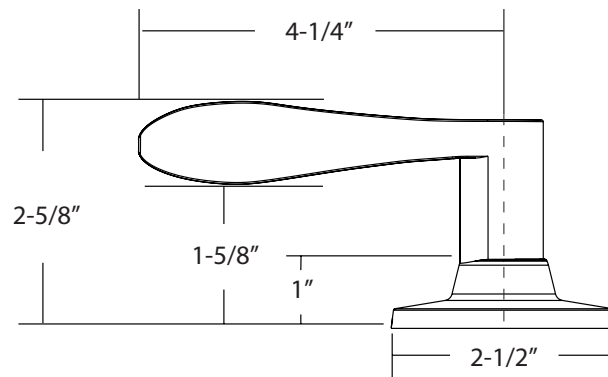

EXPRESSIONS™ SERIES

Rosette
Lever
Finishes

Owen
Brunswick
Oil Rubbed Bronze (US10B)
Satin Nickel (US15)
Flat Black (US19)
Polished Chrome (US26)

Door Specs 2-1/8" Face Bore, 1" Edge Bore
1" x 2-1/4" Radius Corner

Latch 2-3/8" or 2-3/4" Adjustable latch,
Radius Corner

Door Thickness 1-3/8" to 1-3/4"

Cylinder SC1
KW1 Optional
WR5 Optional

Handing Universal handing

Description

Owen Rosette with Brunswick Lever, Schlage Keyway
Owen Rosette with Brunswick Lever, Kwikset Keyway
Owen Rosette with Brunswick Lever, Weiser Keyway
Owen Rosette with Brunswick Lever
Owen Rosette with Brunswick Lever
Owen Rosette with Brunswick Lever