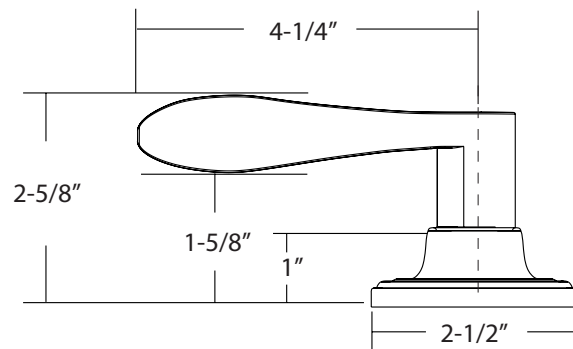

# EXPRESSIONS™ SERIES

Rosette  
Lever  
Finishes

**Maguire**  
Brunswick  
Oil Rubbed Bronze (US10B)  
Satin Nickel (US15)  
Flat Black (US19)  
Polished Chrome (US26)

Door Specs 2-1/8" Face Bore, 1" Edge Bore  
1" x 2-1/4" Radius Corner

Latch 2-3/8" or 2-3/4" Adjustable latch,  
Radius Corner

Door Thickness 1-3/8" to 1-3/4"

Cylinder SC1  
KW1 Optional  
WR5 Optional

Handing Universal handing