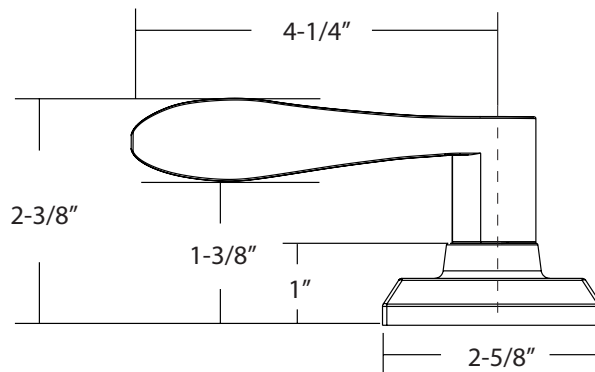

EXPRESSIONS™ SERIES

Rosette
Lever
Finishes

Ellington
Brunswick
Oil Rubbed Bronze (US10B)
Satin Nickel (US15)
Flat Black (US19)
Polished Chrome (US26)

Door Specs 2-1/8" Face Bore, 1" Edge Bore
1" x 2-1/4" Radius Corner

Latch 2-3/8" or 2-3/4" Adjustable latch,
Radius Corner

Door Thickness 1-3/8" to 1-3/4"

Cylinder SC1
KW1 Optional
WR5 Optional

Handing Universal handing

Description

Ellington Rosette with Brunswick Lever, Schlage Keyway
Ellington Rosette with Brunswick Lever, Kwikset Keyway
Ellington Rosette with Brunswick Lever, Weiser Keyway
Ellington Rosette with Brunswick Lever
Ellington Rosette with Brunswick Lever
Ellington Rosette with Brunswick Lever