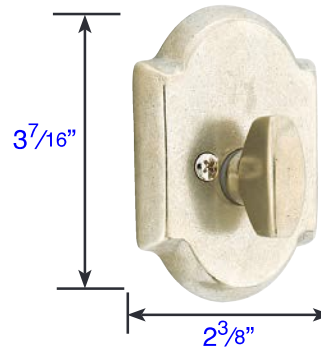

Bronze Regular Style Deadbolt

2³/₈" Dia.

- Exterior Trim (8450)
- Projection is 1"
 - 8350 same on both sides

2¹/₂" Dia.

- Interior Trim (8450)
- Projection is 1¹/₄"
 - Thickness is 5/16"

#1 Style Plate with Flap Deadbolt

- Exterior Trim (8457)
- Projection is 1³/₁₆"
 - 8357 same on both sides

- Interior Trim (8457)
- Projection is 1¹/₄"
 - Thickness is 1/2"

#3 Style Plate with Flap Deadbolt

- Exterior Trim (8465)
- Projection is 1¹/₁₆"
 - 8365 same on both sides

- Interior Trim (8465)
- Projection is 1¹/₄"
 - Thickness is 1/2"