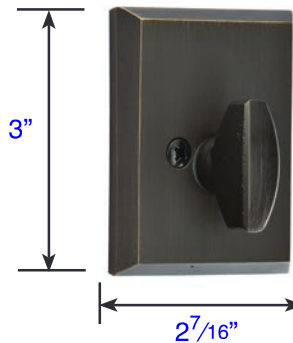

Bronze Regular Style Deadbolt

2³/₈" Dia.

- Exterior Trim (8450)
- Projection is 1"
 - 8350 same on both sides

2¹/₂" Dia.

- Interior Trim (8450)
- Projection is 1¹/₄"
 - Thickness is 5/16"

#1 Style Plate with Flap Deadbolt

- Exterior Trim (8457)
- Projection is 1³/₁₆"
 - 8357 same on both sides

- Interior Trim (8457)
- Projection is 1¹/₄"
 - Thickness is 1/2"

#3 Style Plate with Flap Deadbolt

- Exterior Trim (8465)
- Projection is 1¹/₁₆"
 - 8365 same on both sides

- Interior Trim (8465)
- Projection is 1¹/₄"
 - Thickness is 1/2"