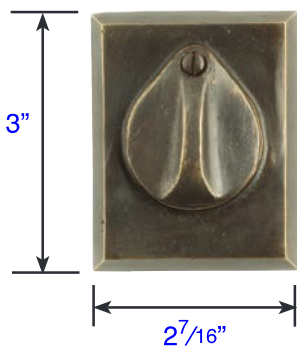

Bronze Regular Style Deadbolt

2³/₈" Dia.

- Exterior Trim (8450)
- Projection is 1"
 - 8350 same on both sides

2¹/₂" Dia.

- Interior Trim (8450)
- Projection is 1¹/₄"
 - Thickness is 5/16"

#1 Style Plate with Flap Deadbolt

- Exterior Trim (8457)
- Projection is 1³/₁₆"
 - 8357 same on both sides

- Interior Trim (8457)
- Projection is 1¹/₄"
 - Thickness is 1/2"

#3 Style Plate with Flap Deadbolt

- Exterior Trim (8465)
- Projection is 1¹/₁₆"
 - 8365 same on both sides

- Interior Trim (8465)
- Projection is 1¹/₄"
 - Thickness is 1/2"