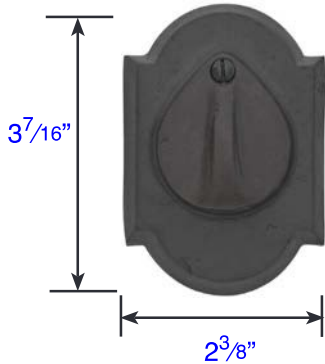

Bronze Regular Style Deadbolt

2³/₈" Dia.

- Exterior Trim (8450)
- Projection is 1"
 - 8350 same on both sides

2¹/₂" Dia.

- Interior Trim (8450)
- Projection is 1¹/₄"
 - Thickness is 5/16"

#1 Style Plate with Flap Deadbolt

- Exterior Trim (8457)
- Projection is 1³/₁₆"
 - 8357 same on both sides

- Interior Trim (8457)
- Projection is 1¹/₄"
 - Thickness is 1/2"

#3 Style Plate with Flap Deadbolt

- Exterior Trim (8465)
- Projection is 1¹/₁₆"
 - 8365 same on both sides

- Interior Trim (8465)
- Projection is 1¹/₄"
 - Thickness is 1/2"