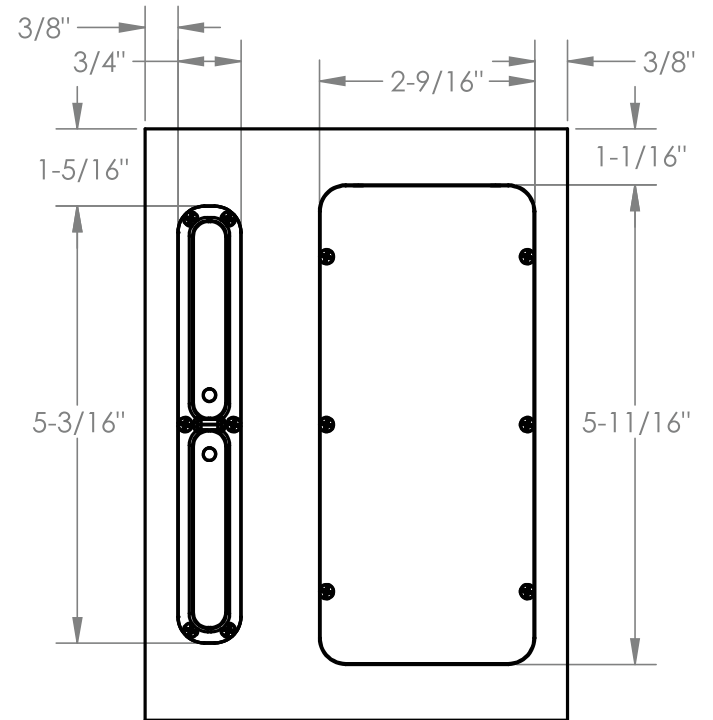

MODERN RECTANGULAR BARN DOOR PRIVACY LOCKS - FLUSH PULL WITH INTEGRATED STRIKE

side view

back view

top view

*Note: For general info only. Not drawn to scale. Do not use as a drilling template.