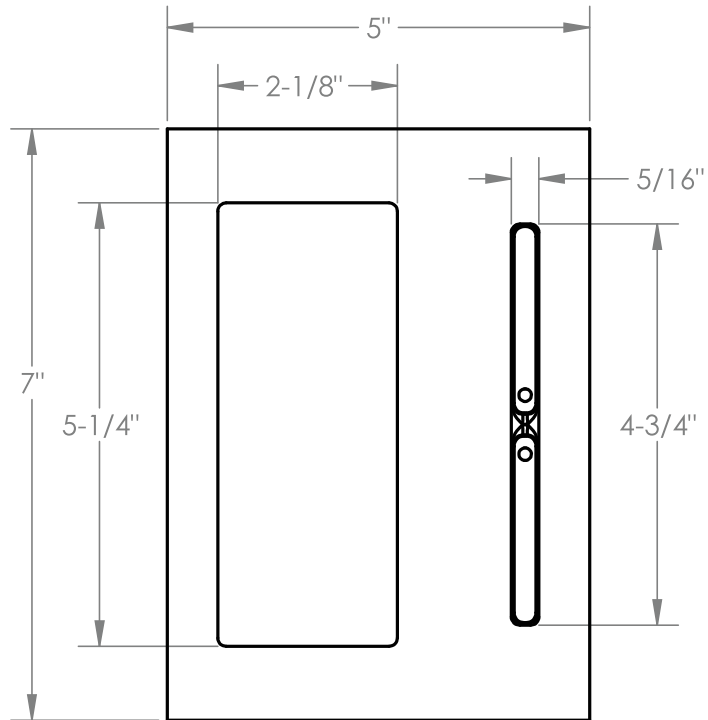

MODERN RECTANGULAR BARN DOOR PRIVACY LOCKS - FLUSH PULL WITH INTEGRATED STRIKE

side view

back view

top view

*Note: For general info only. Not drawn to scale. Do not use as a drilling template.