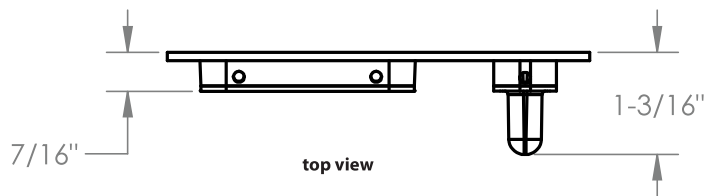

MODERN RECTANGULAR BARN DOOR PRIVACY LOCKS - FLUSH PULL WITH INTEGRATED STRIKE

side view

back view

top view

*Note: For general info only. Not drawn to scale. Do not use as a drilling template.