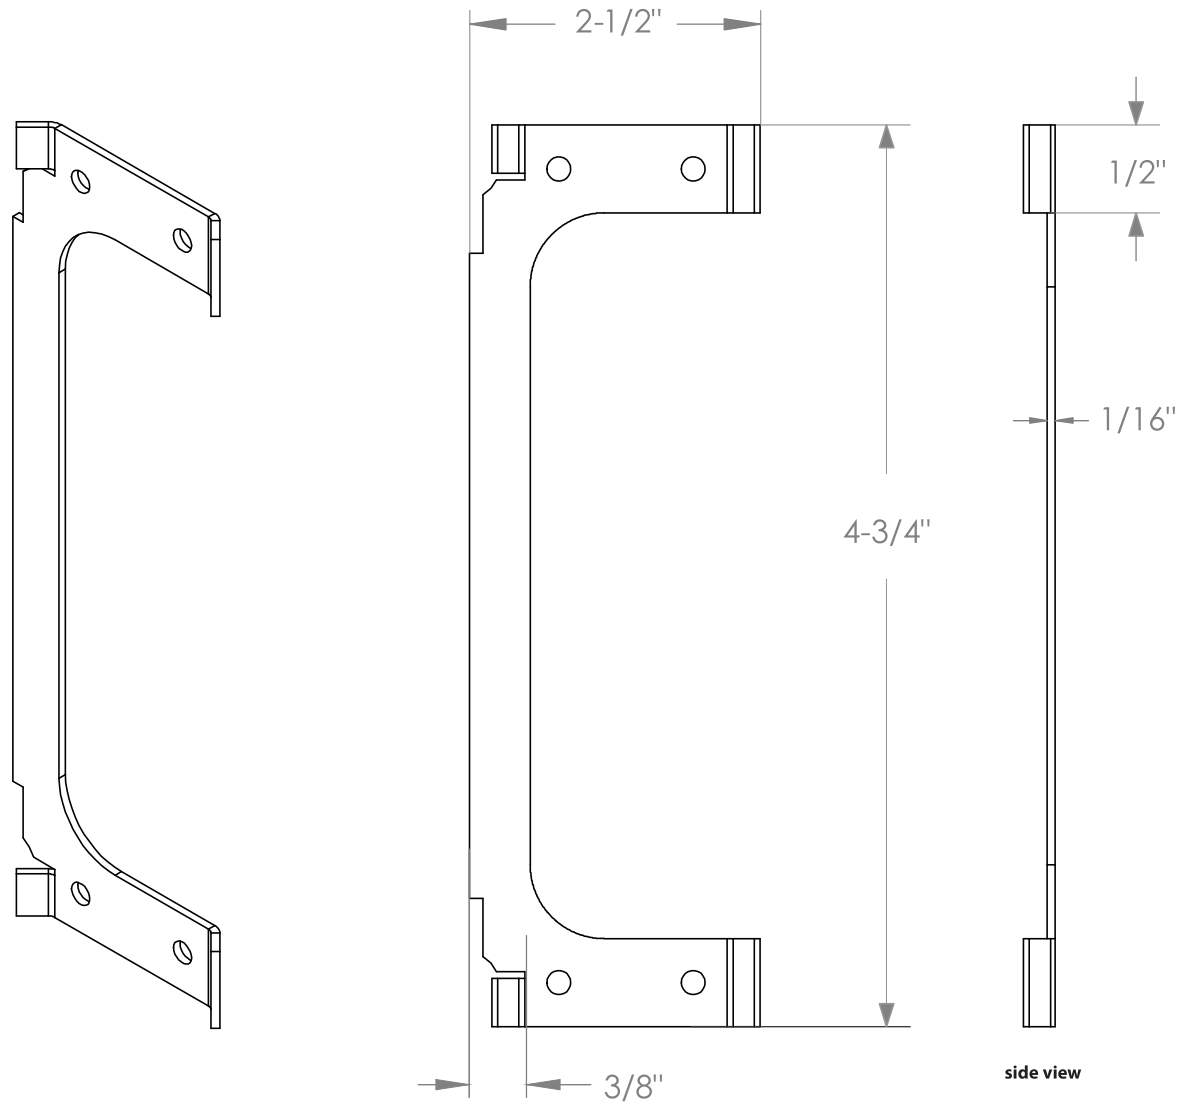

MODERN RECTANGULAR BARN DOOR PRIVACY LOCKS - SURFACE MOUNT BOLT BRACKET

\*Note: For general info only. Not drawn to scale. Do not use as a drilling template.