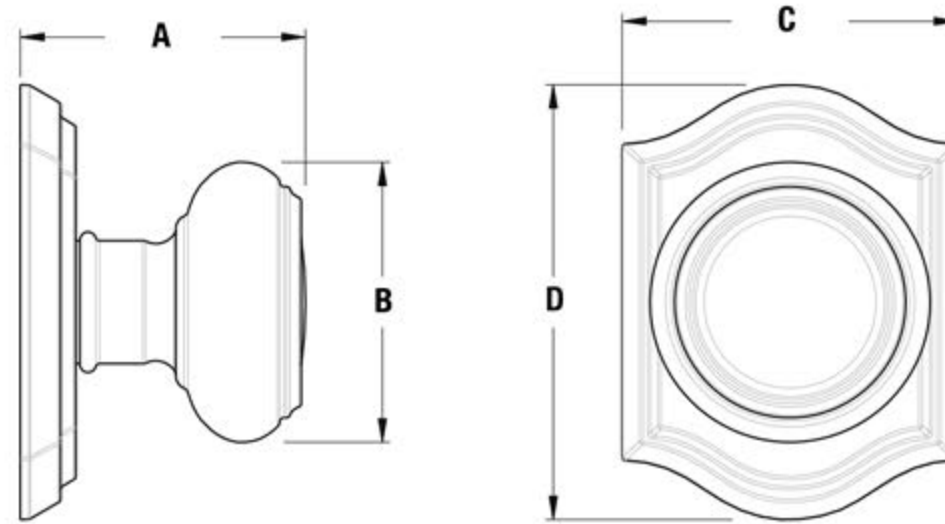

DIMENSIONS & SPECIFICATIONS – KNOBS

KNOBS							
	CRY	ELI	ROU	TRA	CON	RUS	
A	2-29/32"	2-11/32"	2-7/32"	2-1/4"	2-5/32"	2-7/32"	
A (Keyed)	N/A	2-3/16"	2-3/16"	2-3/16"	2-3/16"	2-3/16"	
B	2-3/16"	2-7/16"	Ø 2-3/16"	2-7/32"	2-11/32"	2-11/32"	

ROSES							
	TRR	TAR	TSR	CRR	CSR	RAR	RSR
C	2-9/16"	2-21/32"	2-19/32"	2-9/16"	2-9/16"	2-11/16"	2-5/8"
D	2-9/16"	3-7/16"	2-19/32"	2-9/16"	2-9/16"	4-1/2"	4"