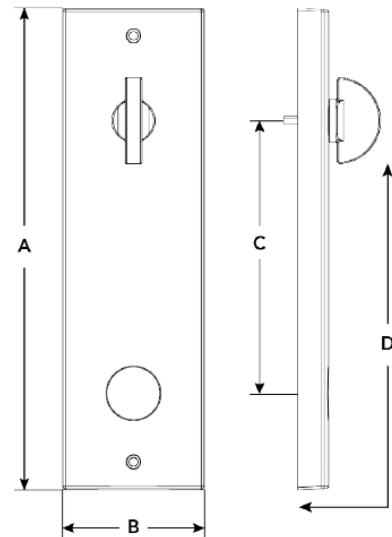

Interior Escutcheon Dimensions Overview

EE Interior

FD Egress style Interior
will not have a turnpiece

EGRESS INTERIOR ESCUTCHEON/TRIMS SPECIFICATIONS

| | EBE | SBE | TAE | CQE | RAE |
|---|----------|----------|-----------|----------|-----------|
| A | 10-1/2" | 9-19/32" | 10-13/32" | 9-1/2" | 10-19/32" |
| B | 2-15/16" | 2-7/8" | 2-7/8" | 2-13/16" | 2-31/32" |
| C | 5-3/8" | 5-3/8" | 5-3/8" | 5-3/8" | 5-3/8" |
| D | 1-5/8" | 1-5/8" | 1-5/8" | 1-5/8" | 1-5/8" |