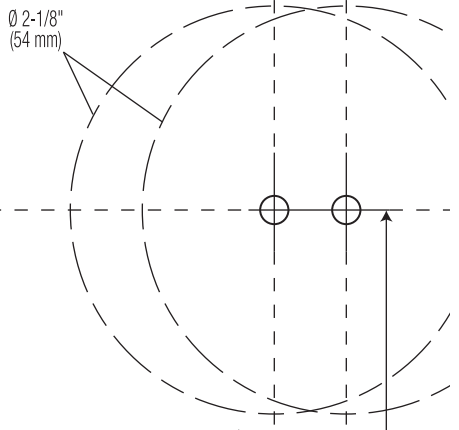

68594-001 Rev 01

Door Preparation

If your door requires drilling, use the supplied template below with the door preparation instructions available at www.baldwinhardware.com

Door Thickness

Centerline
Ligne médiane
Linea central

2-3/8" 60mm

2-3/4" 70mm

5-1/2" 140mm

Fold
Doble
Plier

Door Thickness

Centerline
Ligne médiane
Linea central

Ø 2-1/8" (54 mm)

2-3/8" 60mm

2-3/4" 70mm

8-13/32" 214mm

Fold
Doble
Plier

Ø 5/16" (8 mm)