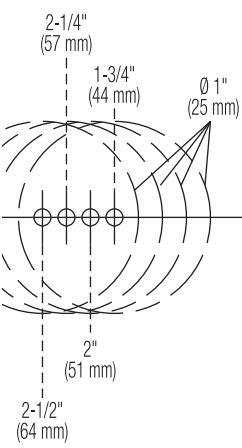

68594-001 Rev 01

Door Preparation

If your door requires drilling, use the supplied template below with the door preparation instructions available at www.baldwinhardware.com

Door Thickness

Centerline
Ligne médiane
Linea central

2-3/8" 60mm

2-3/4" 70mm

5-1/2" 140mm

Fold
Doble
Plier

Door Thickness

Centerline
Ligne médiane
Linea central

Ø 2-1/8" (54 mm)

2-3/8" 60mm

2-3/4" 70mm

8-13/32" 214mm

Fold
Doble
Plier

Ø 5/16" (8 mm)