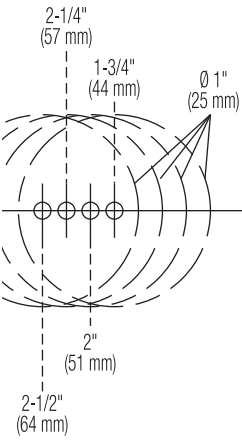

68594-001 Rev 01

Door Preparation

If your door requires drilling, use the supplied template below with the door preparation instructions available at www.baldwinhardware.com

Door Thickness

Centerline
Ligne médiane
Linea central

2-3/8" 60mm

2-3/4" 70mm

5-1/2" 140mm

Fold
Doble
Plier

Door Thickness

Centerline
Ligne médiane
Linea central

Ø 2-1/8" (54 mm)

2-3/8" 60mm

2-3/4" 70mm

8-13/32" 214mm

Fold
Doble
Plier

Ø 5/16" (8 mm)