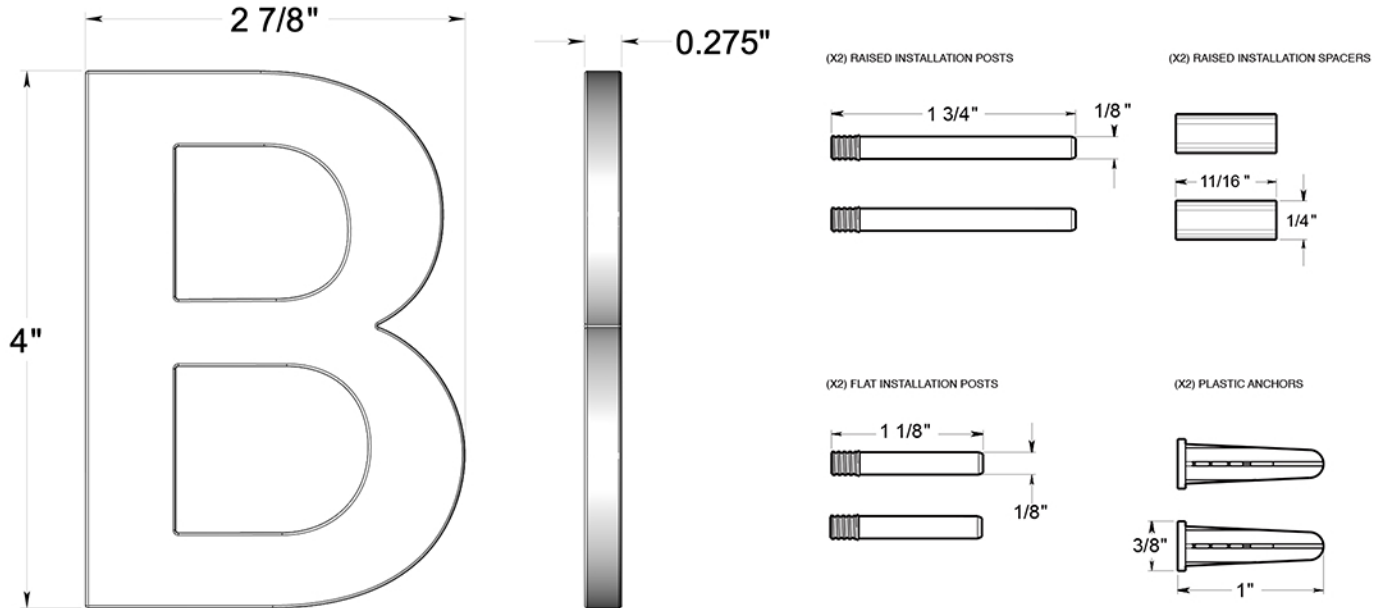

RNB-B

4" LETTER B / B SERIES WITH RISERS / STAINLESS STEEL

DRAWING NOT TO SCALE

NOTE: Deltana reserves the right to constantly improve its products and is not responsible for differences between the product in-hand and the specifications contained in this drawing. We do not recommend to pre-drill holes or pre-cut woods or metals based on the drawing information if the veracity of the specifications has not been proven by the live product.