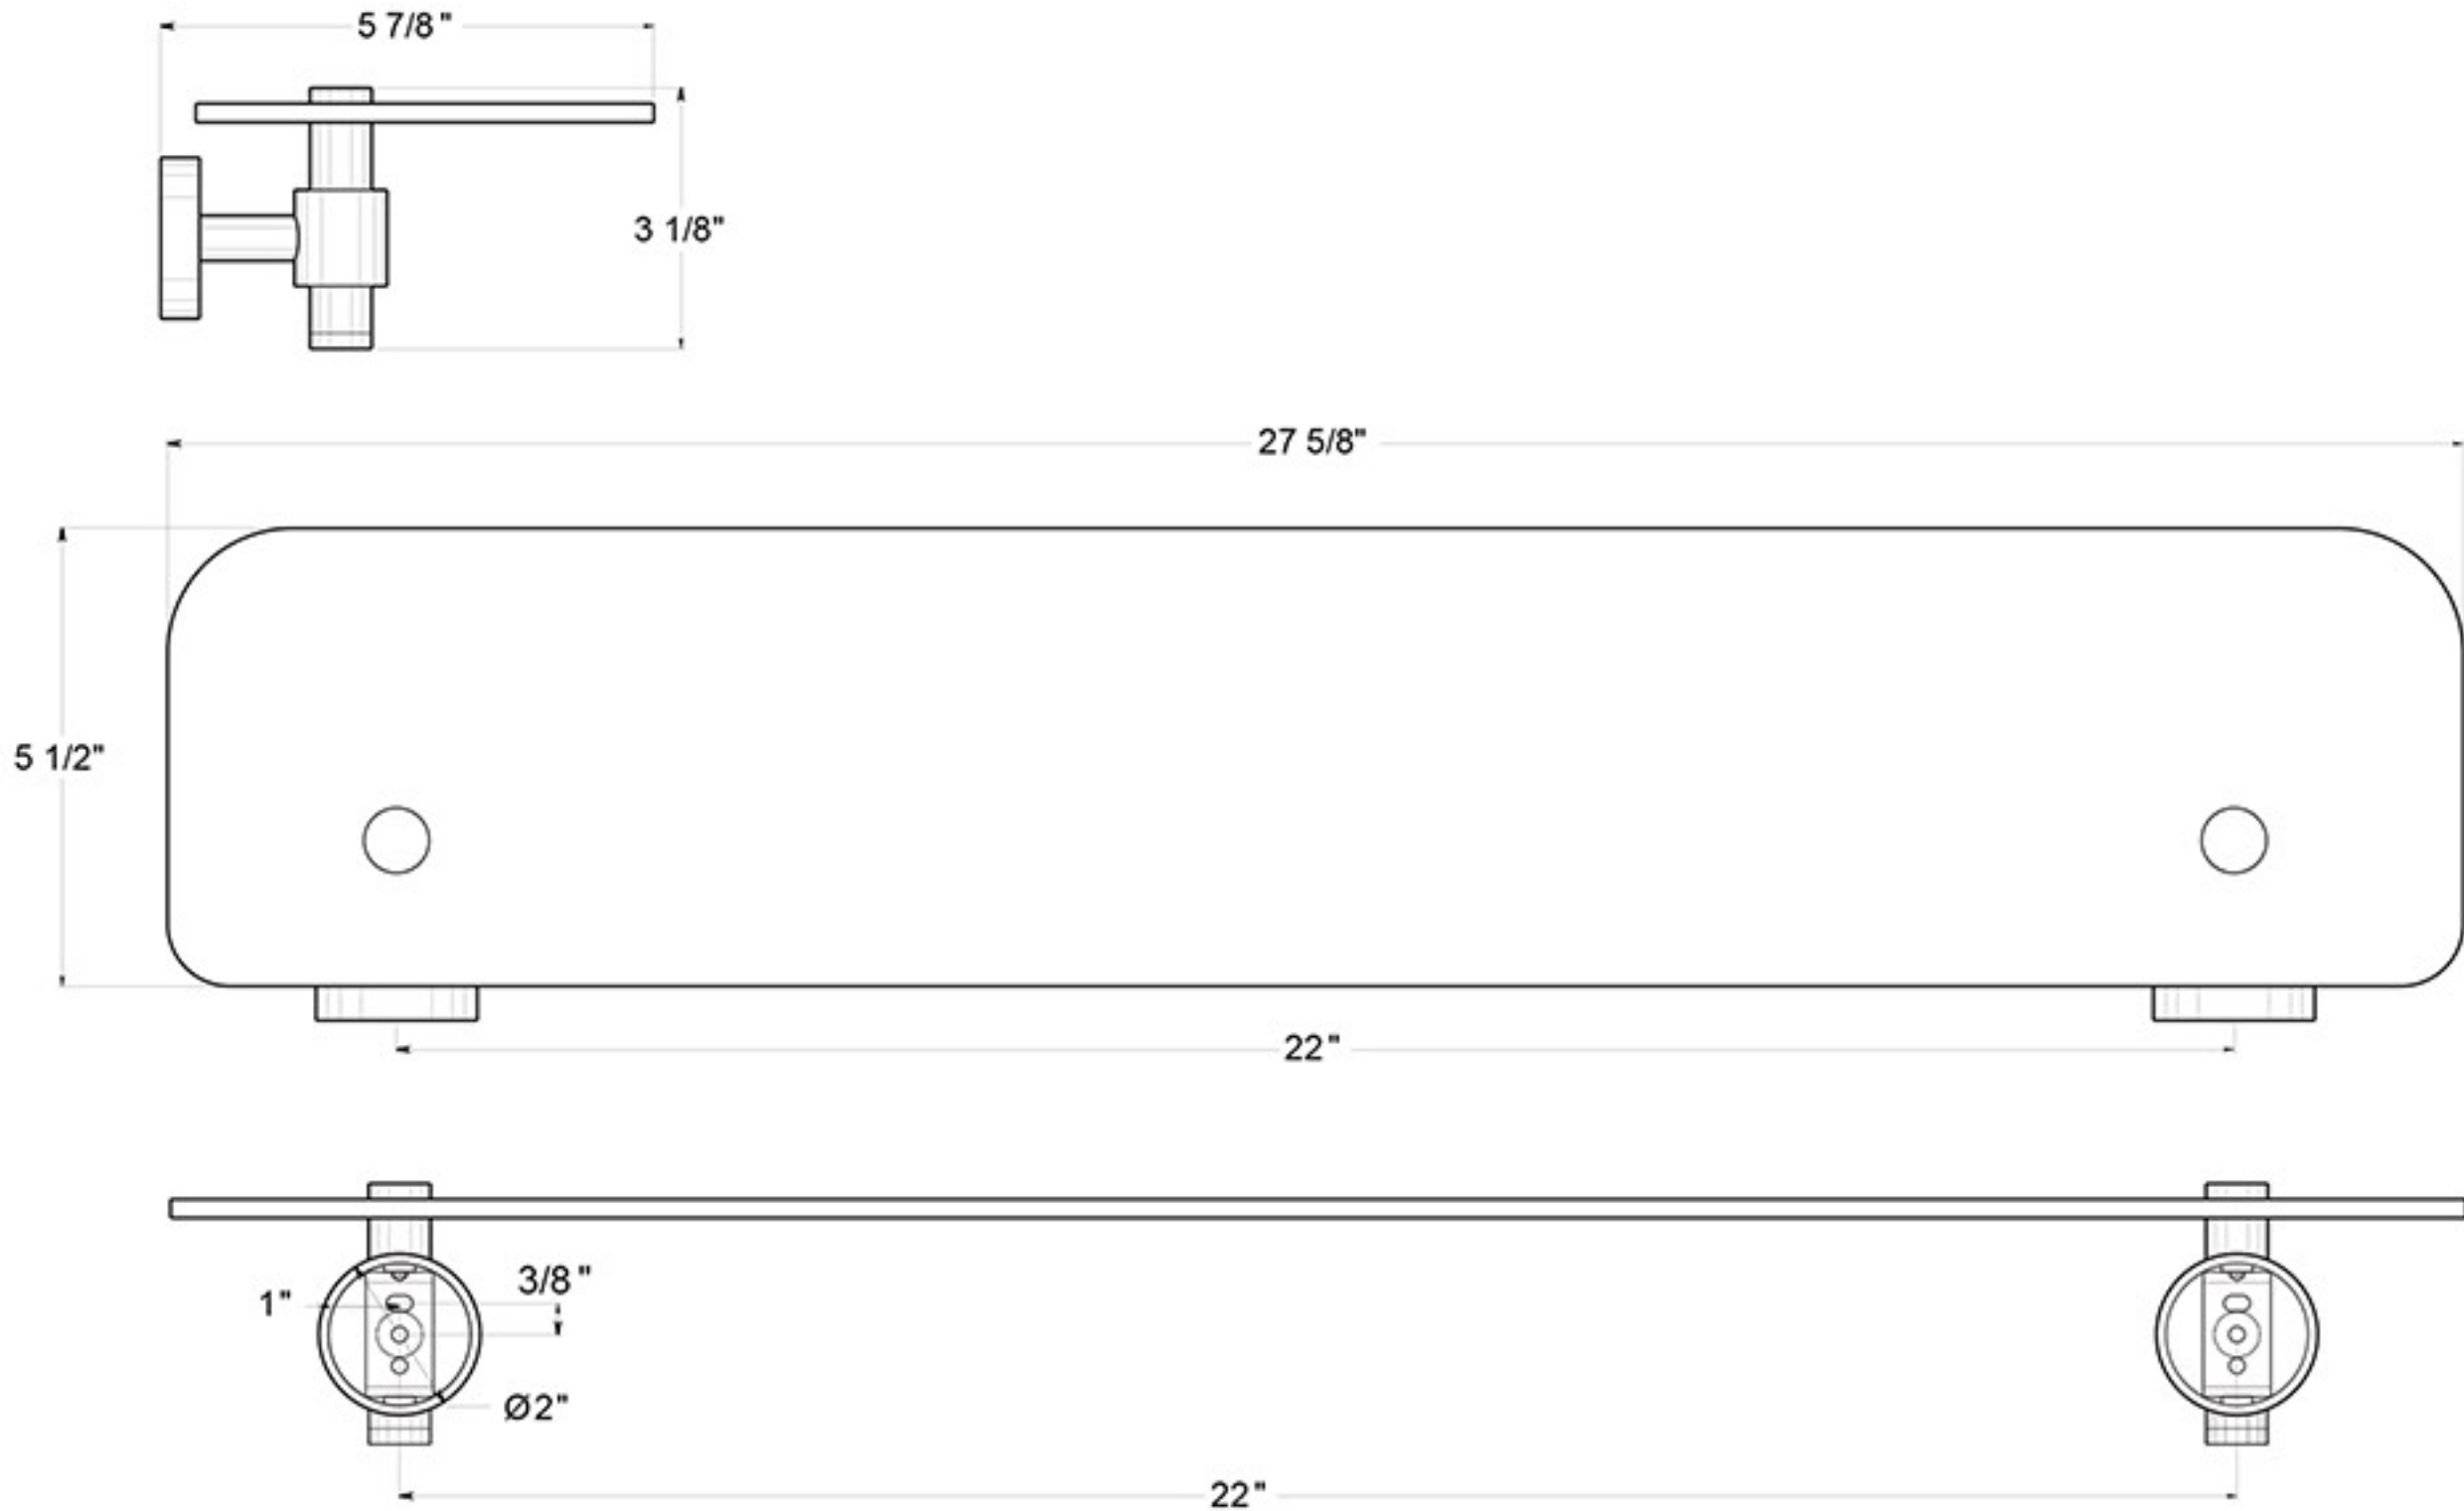

BBS2750

27-1/2" GLASS SHELF / SOLID BRASS

DRAWING NOT TO SCALE

NOTE: Deltana reserves the right to constantly improve its products and is not responsible for differences between the product in-hand and the specifications contained in this drawing. We do not recommend to pre-drill holes or pre-cut woods or metals based on the drawing information if the veracity of the specifications has not been proven by the live product.