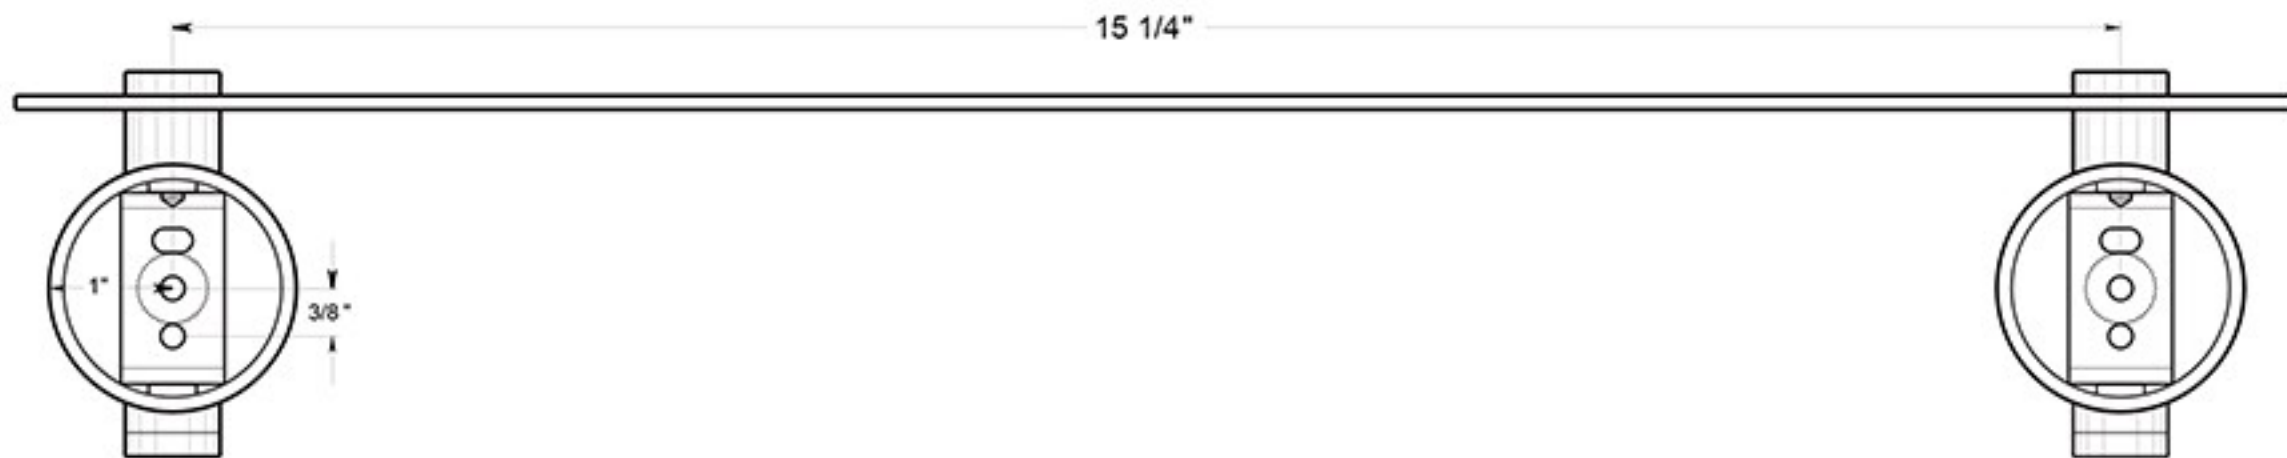

BBS2019

18" SHELF / SOLID BRASS

DRAWING NOT TO SCALE

NOTE: Deltana reserves the right to constantly improve its products and is not responsible for differences between the product in-hand and the specifications contained in this drawing. We do not recommend to pre-drill holes or pre-cut woods or metals based on the drawing information if the veracity of the specifications has not been proven by the live product.