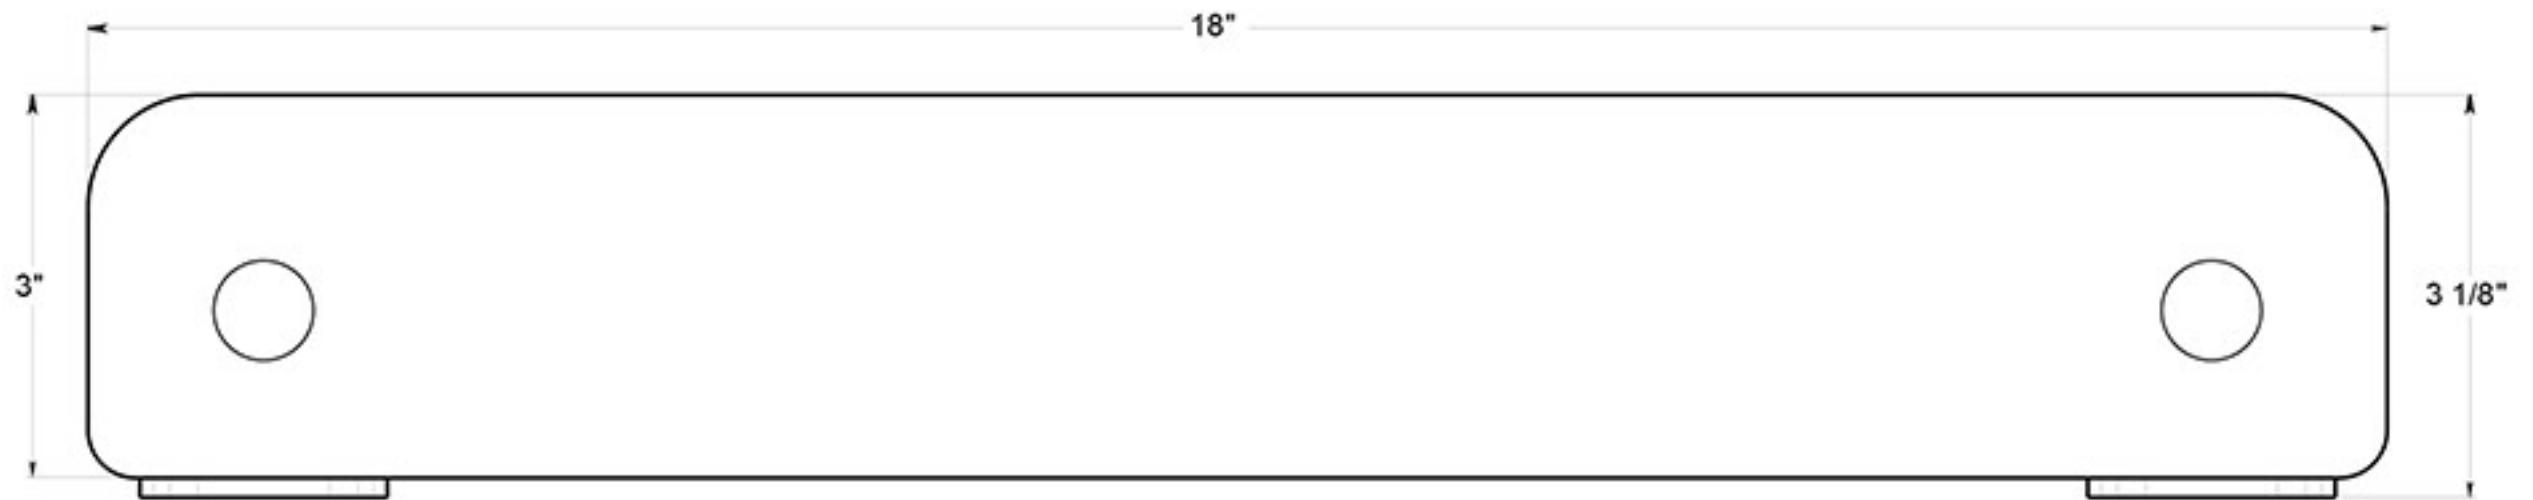

BBS2019

18" SHELF / SOLID BRASS

DRAWING NOT TO SCALE

NOTE: Deltana reserves the right to constantly improve its products and is not responsible for differences between the product in-hand and the specifications contained in this drawing. We do not recommend to pre-drill holes or pre-cut woods or metals based on the drawing information if the veracity of the specifications has not been proven by the live product.