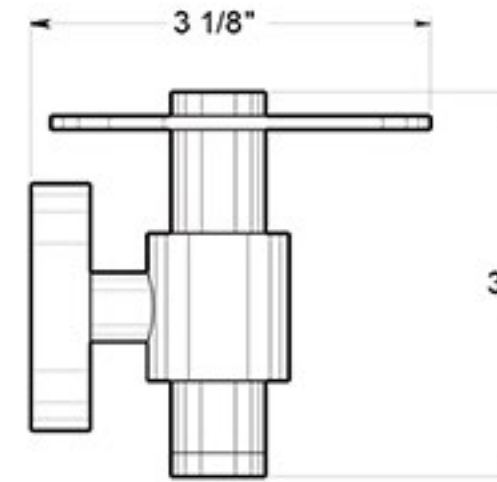

BBS2019

18" SHELF / SOLID BRASS

DRAWING NOT TO SCALE

NOTE: Deltana reserves the right to constantly improve its products and is not responsible for differences between the product in-hand and the specifications contained in this drawing. We do not recommend to pre-drill holes or pre-cut woods or metals based on the drawing information if the veracity of the specifications has not been proven by the live product.