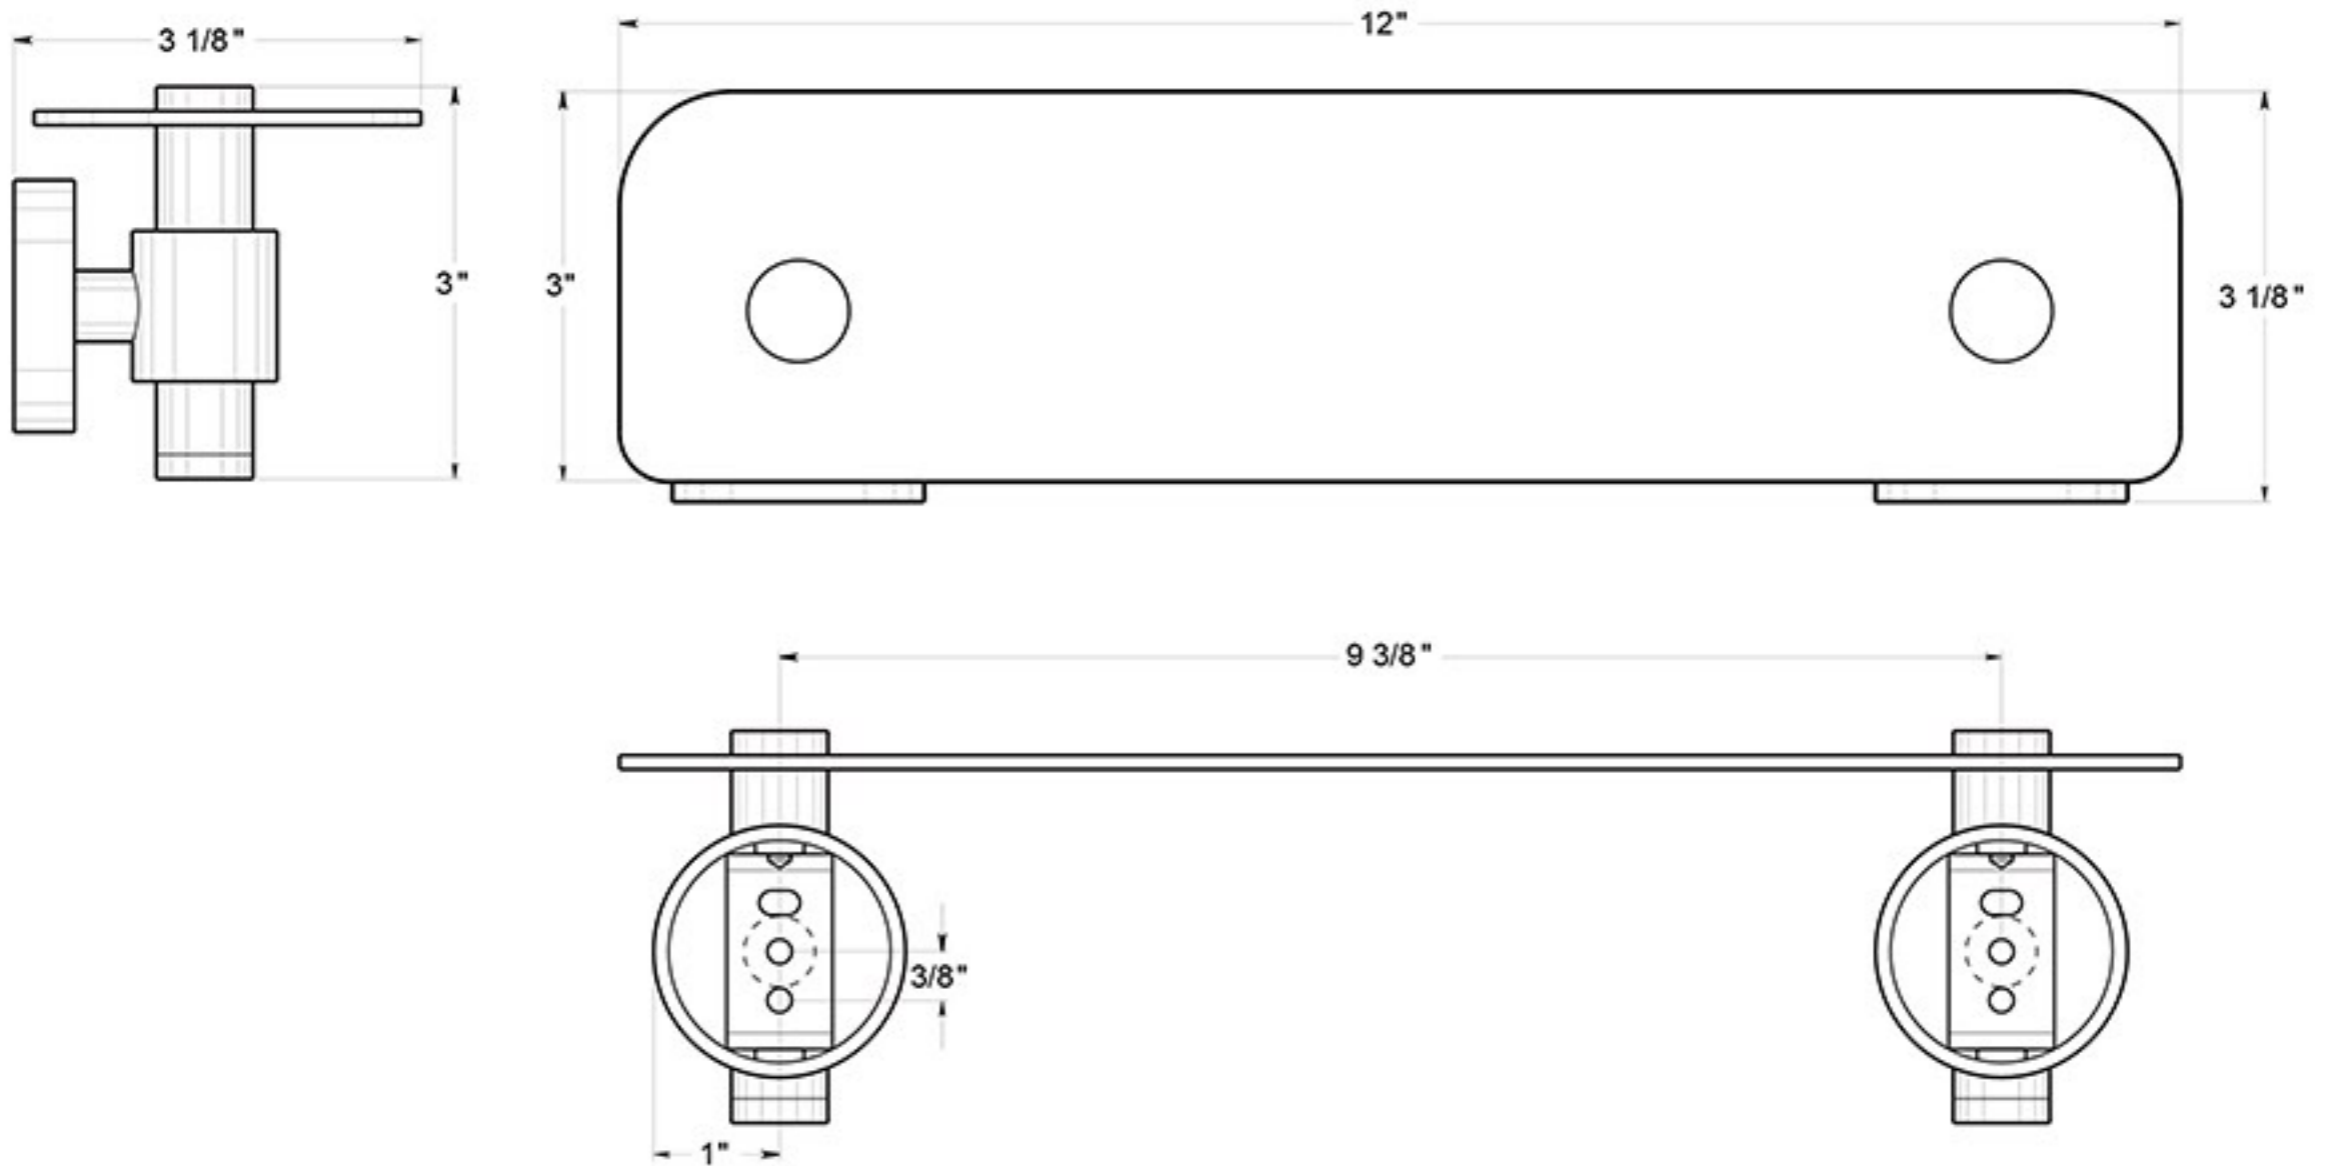

BBS2018

12" SHELF / SOLID BRASS

DRAWING NOT TO SCALE

NOTE: Deltana reserves the right to constantly improve its products and is not responsible for differences between the product in-hand and the specifications contained in this drawing. We do not recommend to pre-drill holes or pre-cut woods or metals based on the drawing information if the veracity of the specifications has not been proven by the live product.