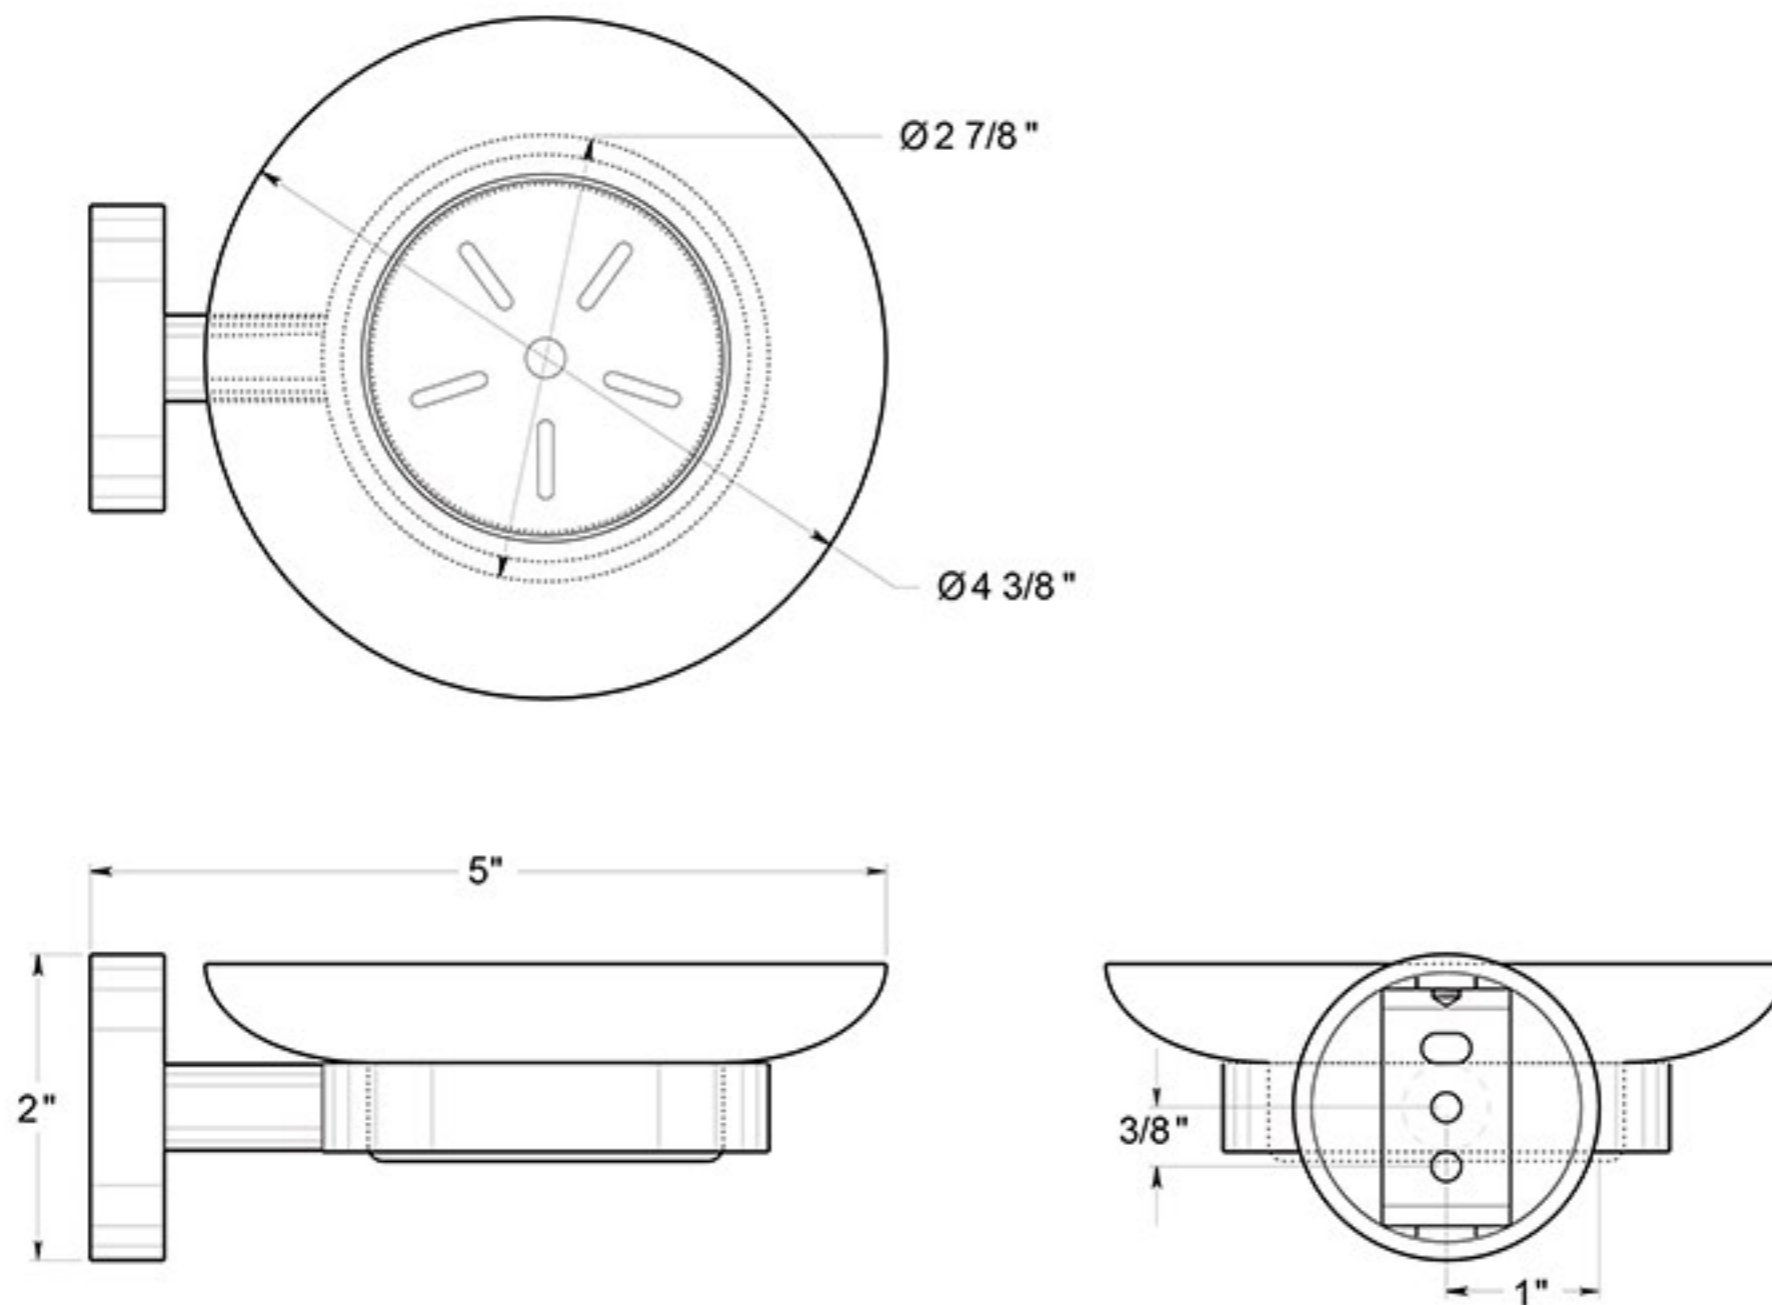

# BBS2012

SOAP HOLDER WITH GLASS / SOLID BRASS

DRAWING NOT TO SCALE

NOTE: Deltana reserves the right to constantly improve its products and is not responsible for differences between the product in-hand and the specifications contained in this drawing. We do not recommend to pre-drill holes or pre-cut woods or metals based on the drawing information if the veracity of the specifications has not been proven by the live product.