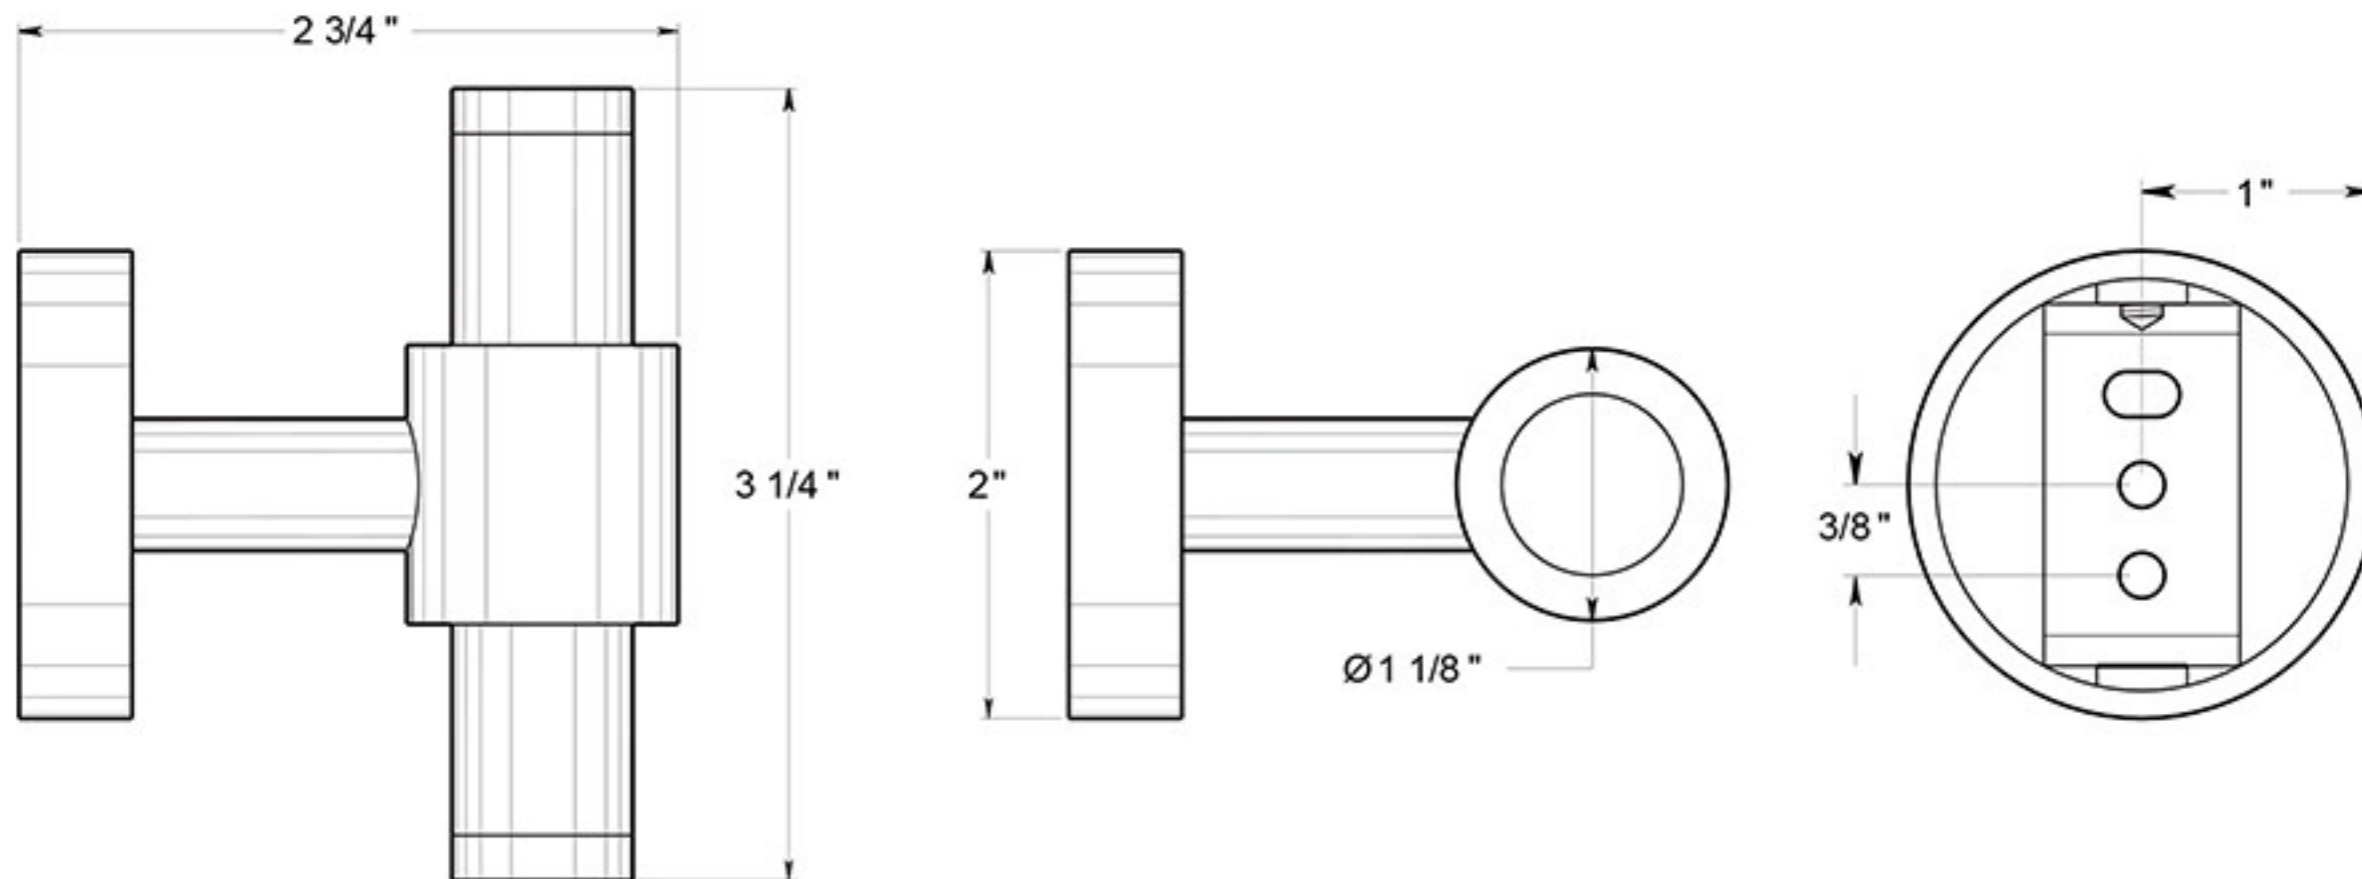

BBS2010

DOUBLE ROBE HOOK / SOLID BRASS

DRAWING NOT TO SCALE

NOTE: Deltana reserves the right to constantly improve its products and is not responsible for differences between the product in-hand and the specifications contained in this drawing. We do not recommend to pre-drill holes or pre-cut woods or metals based on the drawing information if the veracity of the specifications has not been proven by the live product.