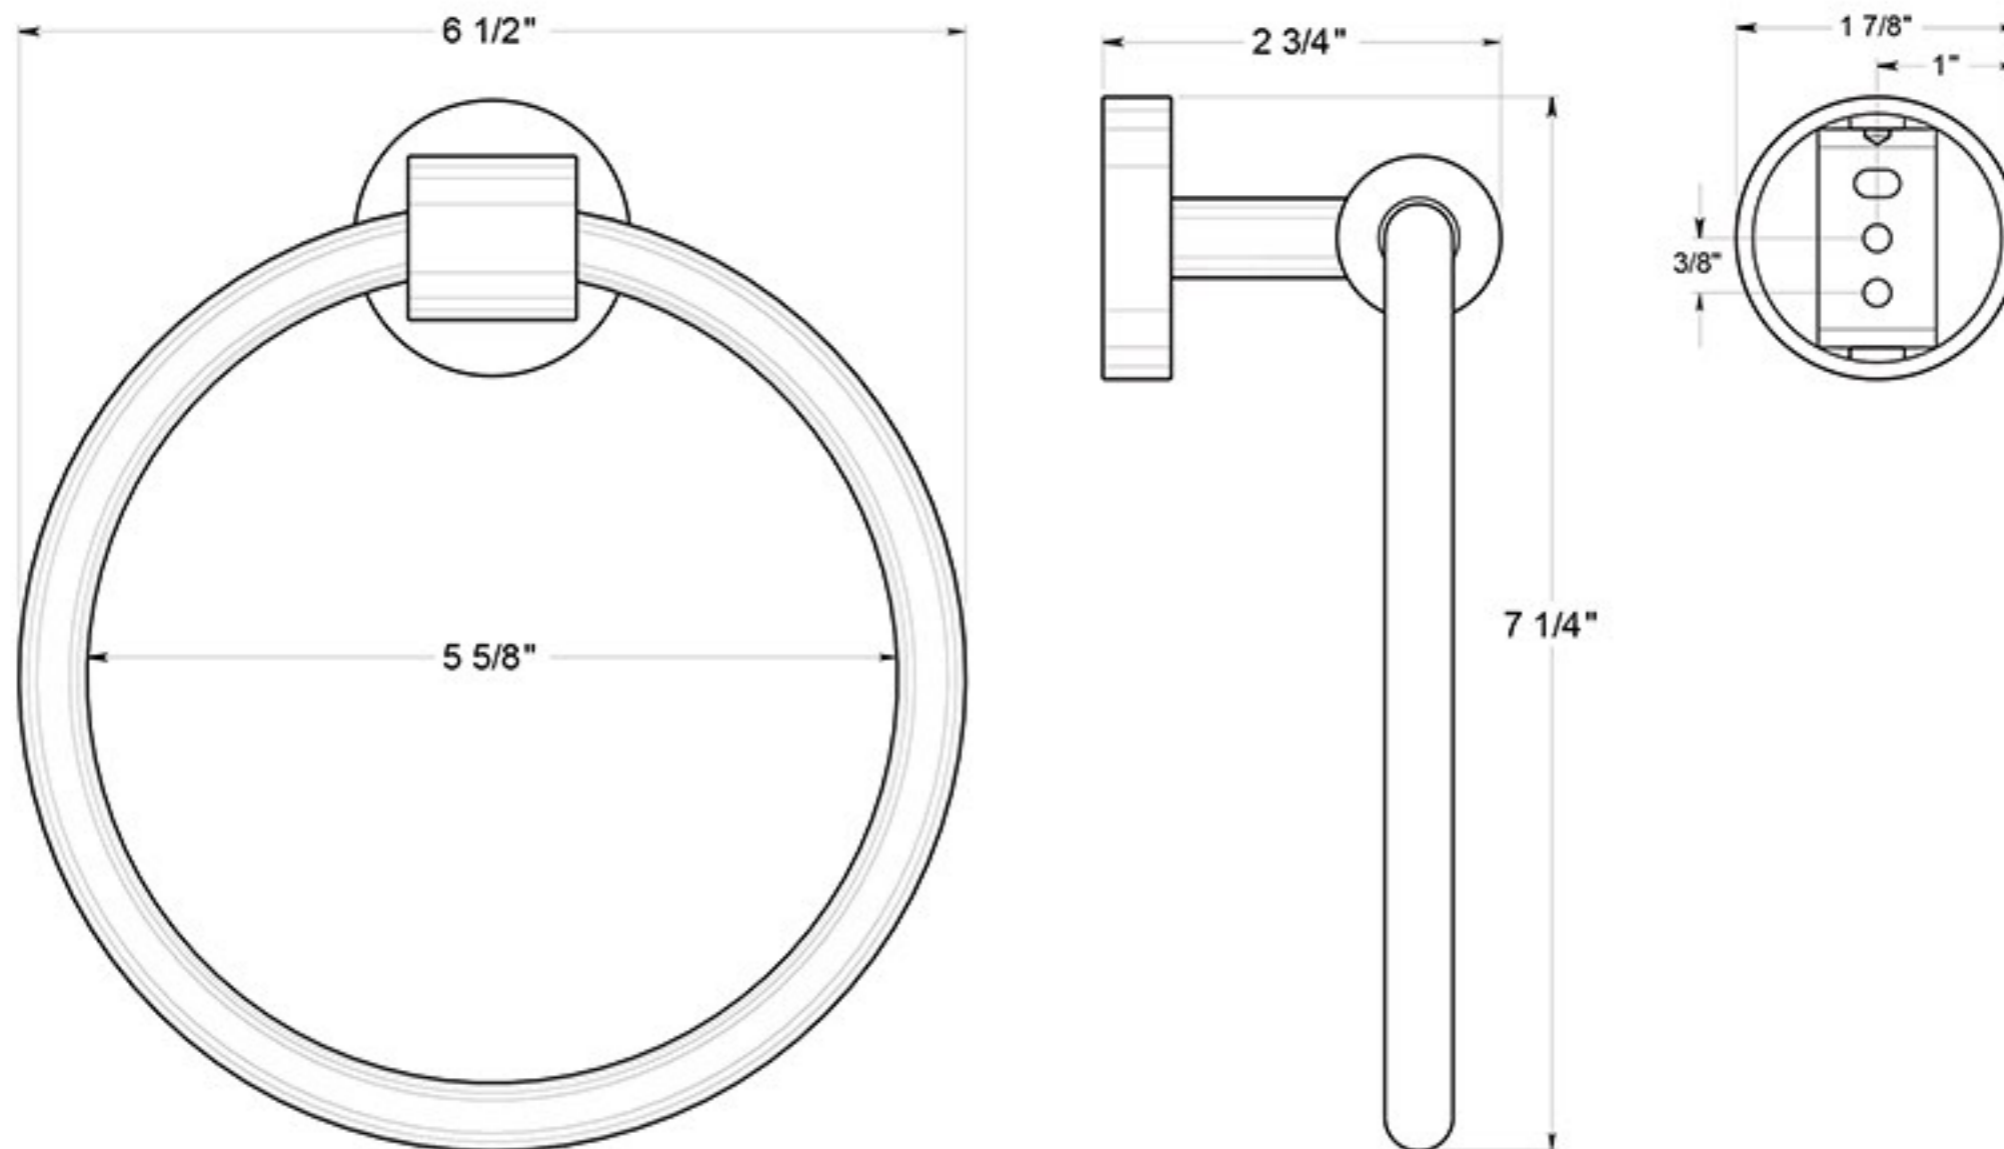

BBS2008

6" TOWEL RING / SOLID BRASS

DRAWING NOT TO SCALE

NOTE: Deltana reserves the right to constantly improve its products and is not responsible for differences between the product in-hand and the specifications contained in this drawing. We do not recommend to pre-drill holes or pre-cut woods or metals based on the drawing information if the veracity of the specifications has not been proven by the live product.