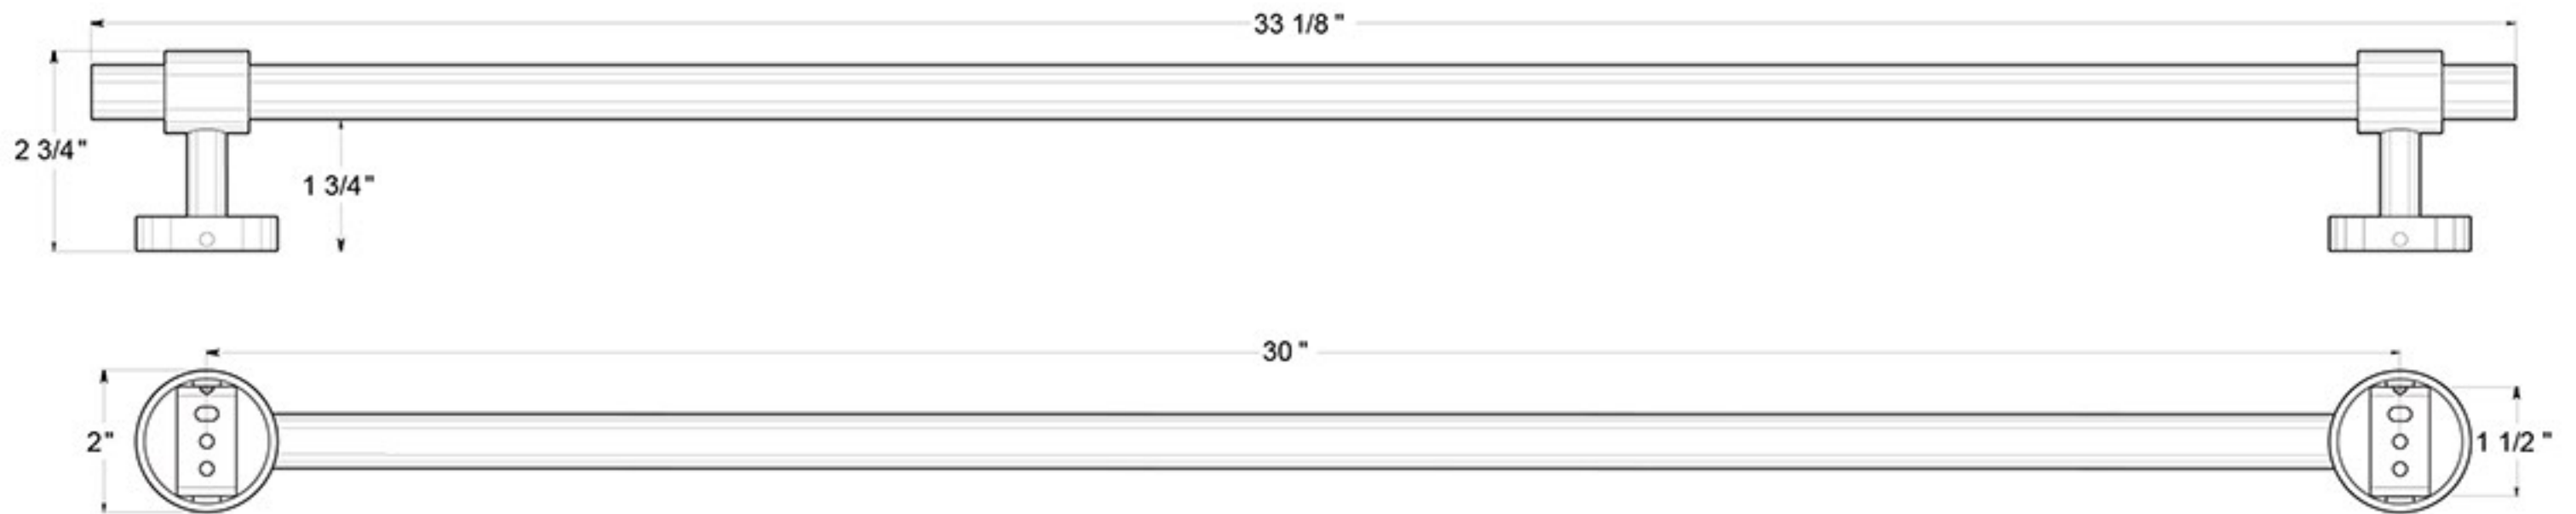

# BBS2004-30

30" TOWEL BAR / SOLID BRASS

DRAWING NOT TO SCALE

NOTE: Deltana reserves the right to constantly improve its products and is not responsible for differences between the product in-hand and the specifications contained in this drawing. We do not recommend to pre-drill holes or pre-cut woods or metals based on the drawing information if the veracity of the specifications has not been proven by the live product.