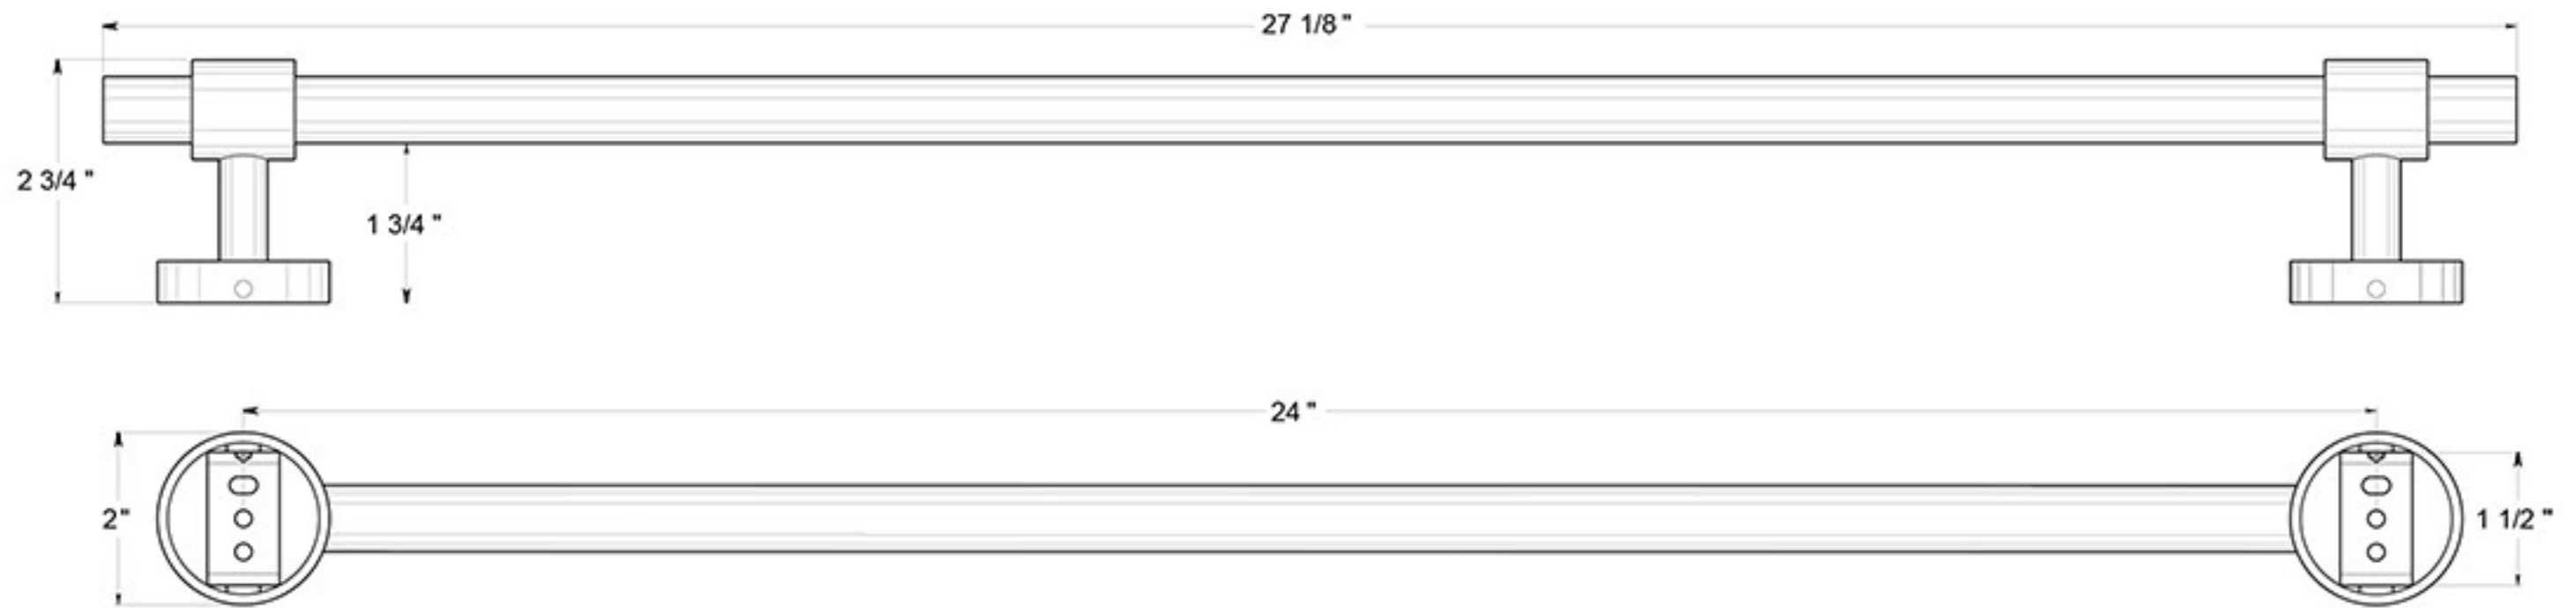

BBS2003/24

24" TOWEL BAR / SOLID BRASS

DRAWING NOT TO SCALE

NOTE: Deltana reserves the right to constantly improve its products and is not responsible for differences between the product in-hand and the specifications contained in this drawing. We do not recommend to pre-drill holes or pre-cut woods or metals based on the drawing information if the veracity of the specifications has not been proven by the live product.