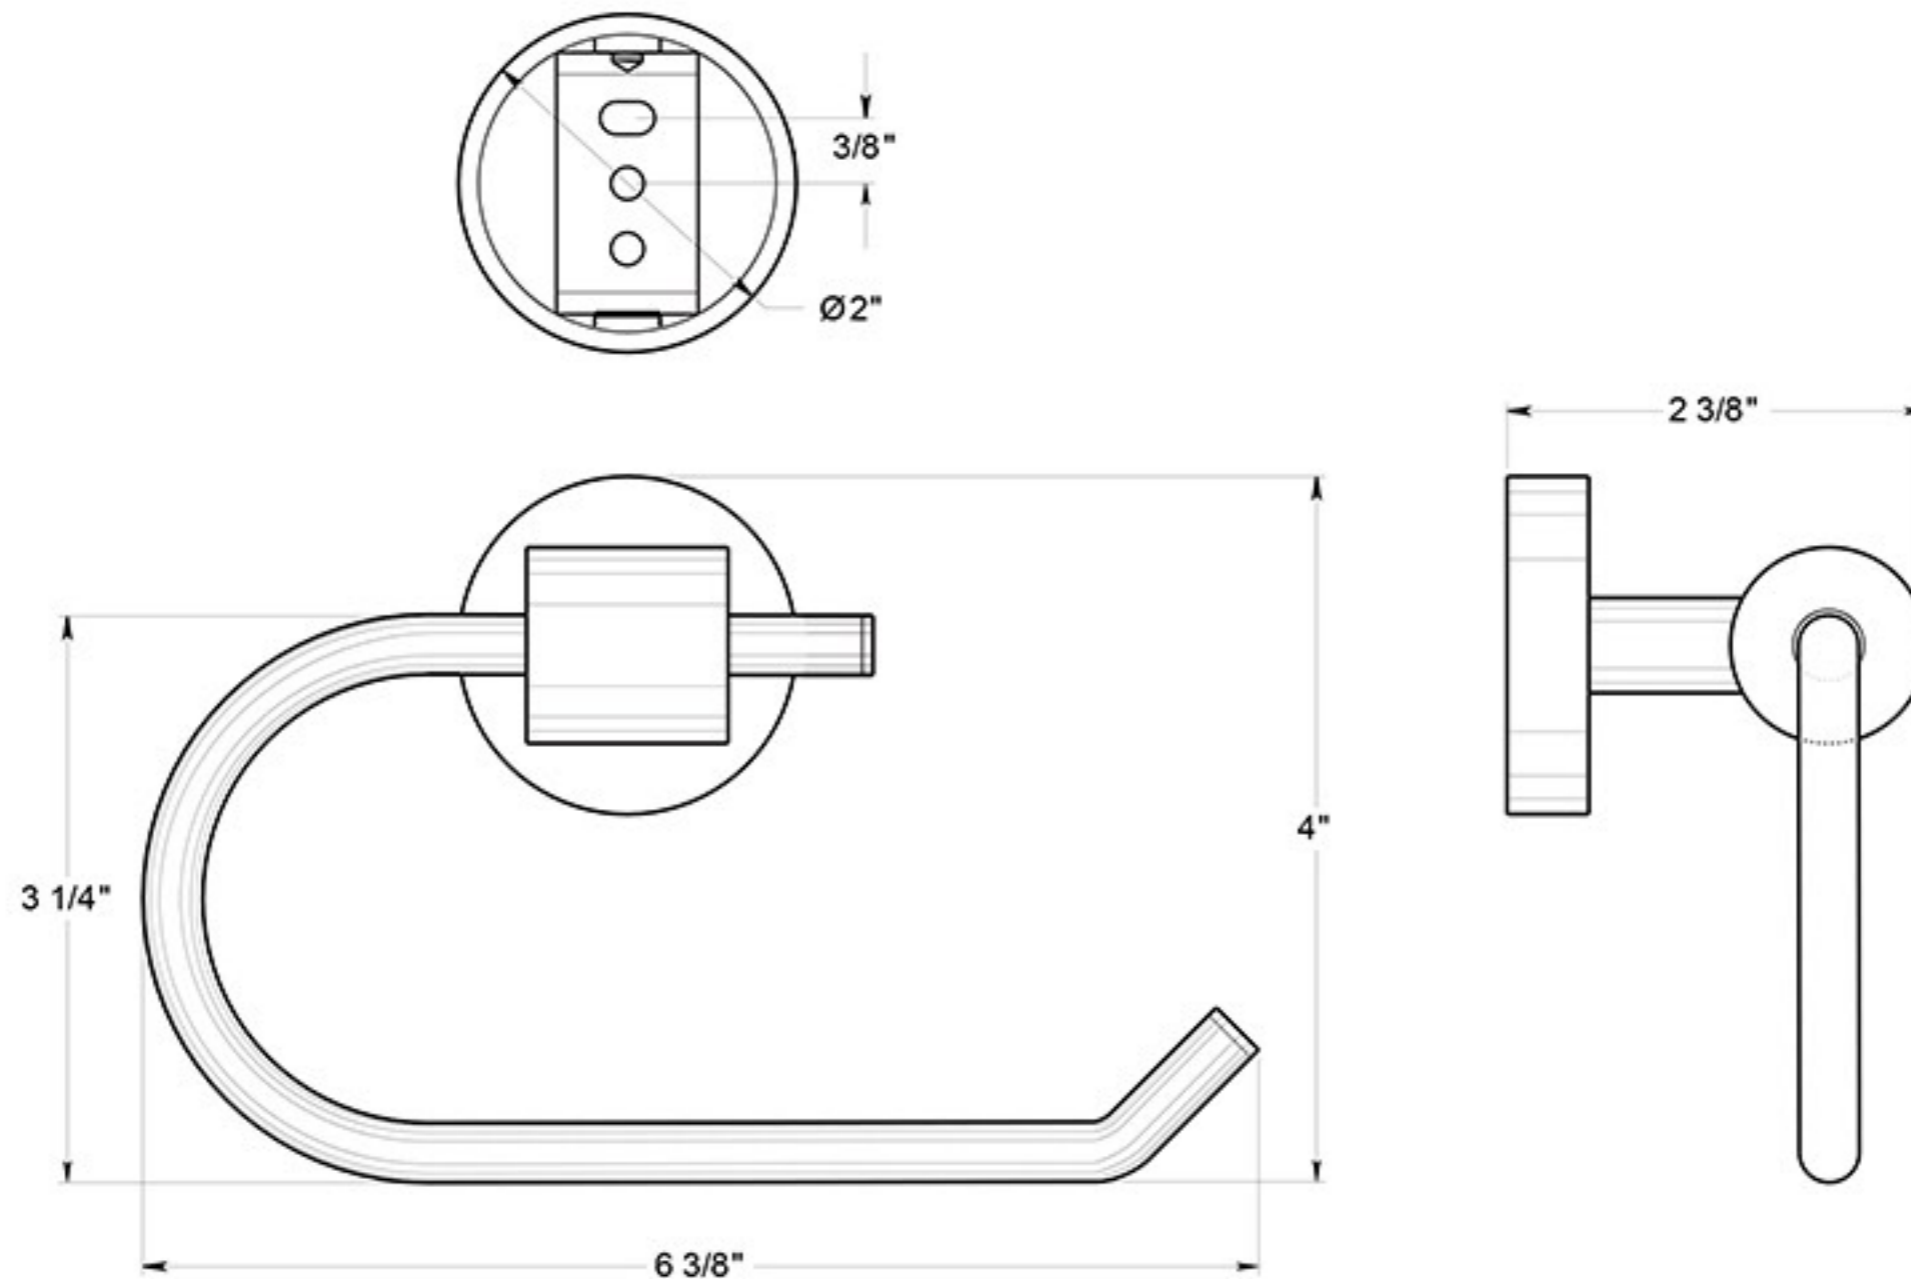

BBS2001

TOILET PAPER HOLDER / SINGLE POST / SOLID BRASS

DRAWING NOT TO SCALE

NOTE: Deltana reserves the right to constantly improve its products and is not responsible for differences between the product in-hand and the specifications contained in this drawing. We do not recommend to pre-drill holes or pre-cut woods or metals based on the drawing information if the veracity of the specifications has not been proven by the live product.