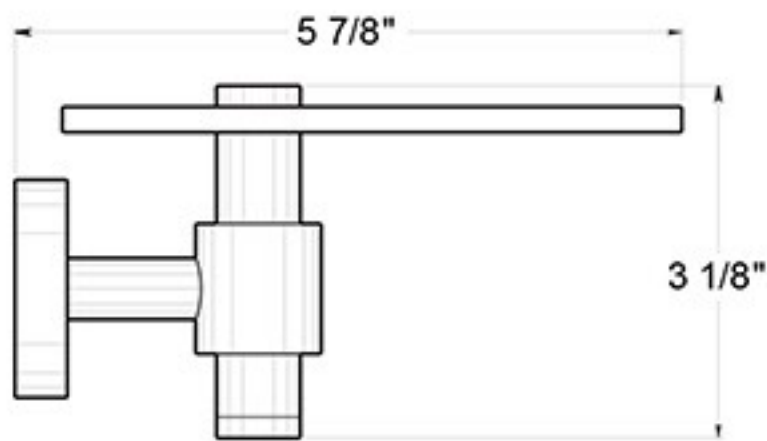

# BBS1575

15 3/4" GLASS SHELF / SOLID BRASS

DRAWING NOT TO SCALE

NOTE: Deltana reserves the right to constantly improve its products and is not responsible for differences between the product in-hand and the specifications contained in this drawing. We do not recommend to pre-drill holes or pre-cut woods or metals based on the drawing information if the veracity of the specifications has not been proven by the live product.