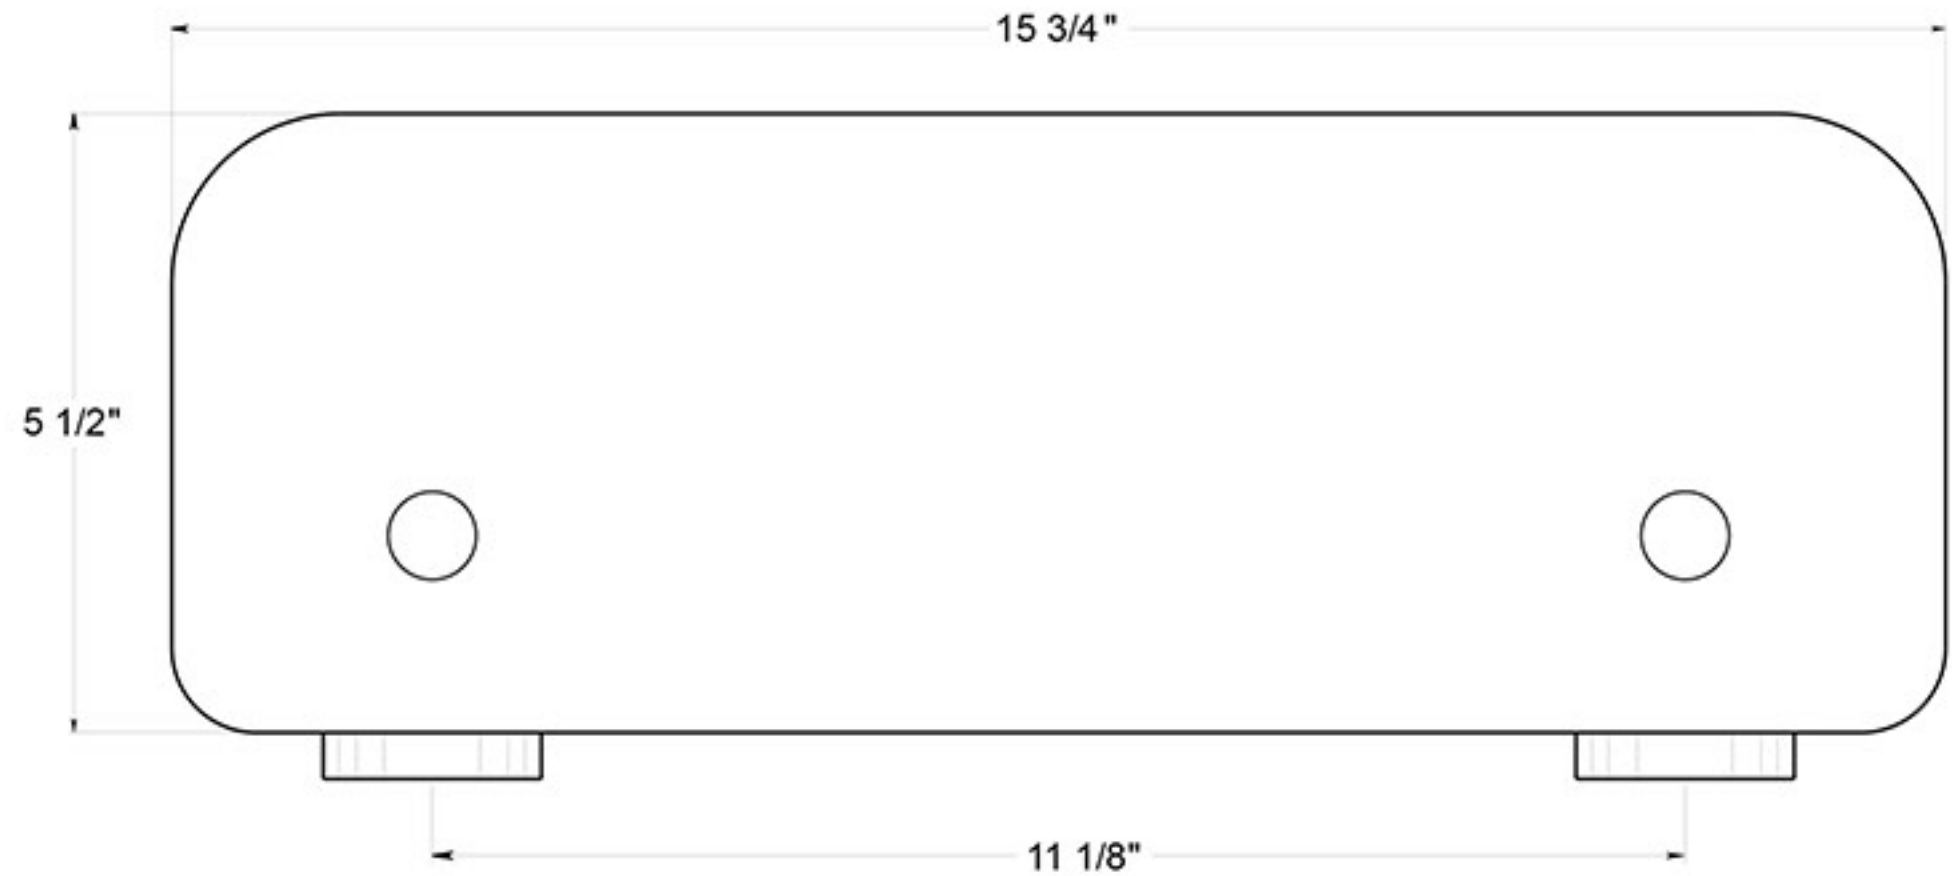

# BBS1575

15 3/4" GLASS SHELF / SOLID BRASS

DRAWING NOT TO SCALE

NOTE: Deltana reserves the right to constantly improve its products and is not responsible for differences between the product in-hand and the specifications contained in this drawing. We do not recommend to pre-drill holes or pre-cut woods or metals based on the drawing information if the veracity of the specifications has not been proven by the live product.