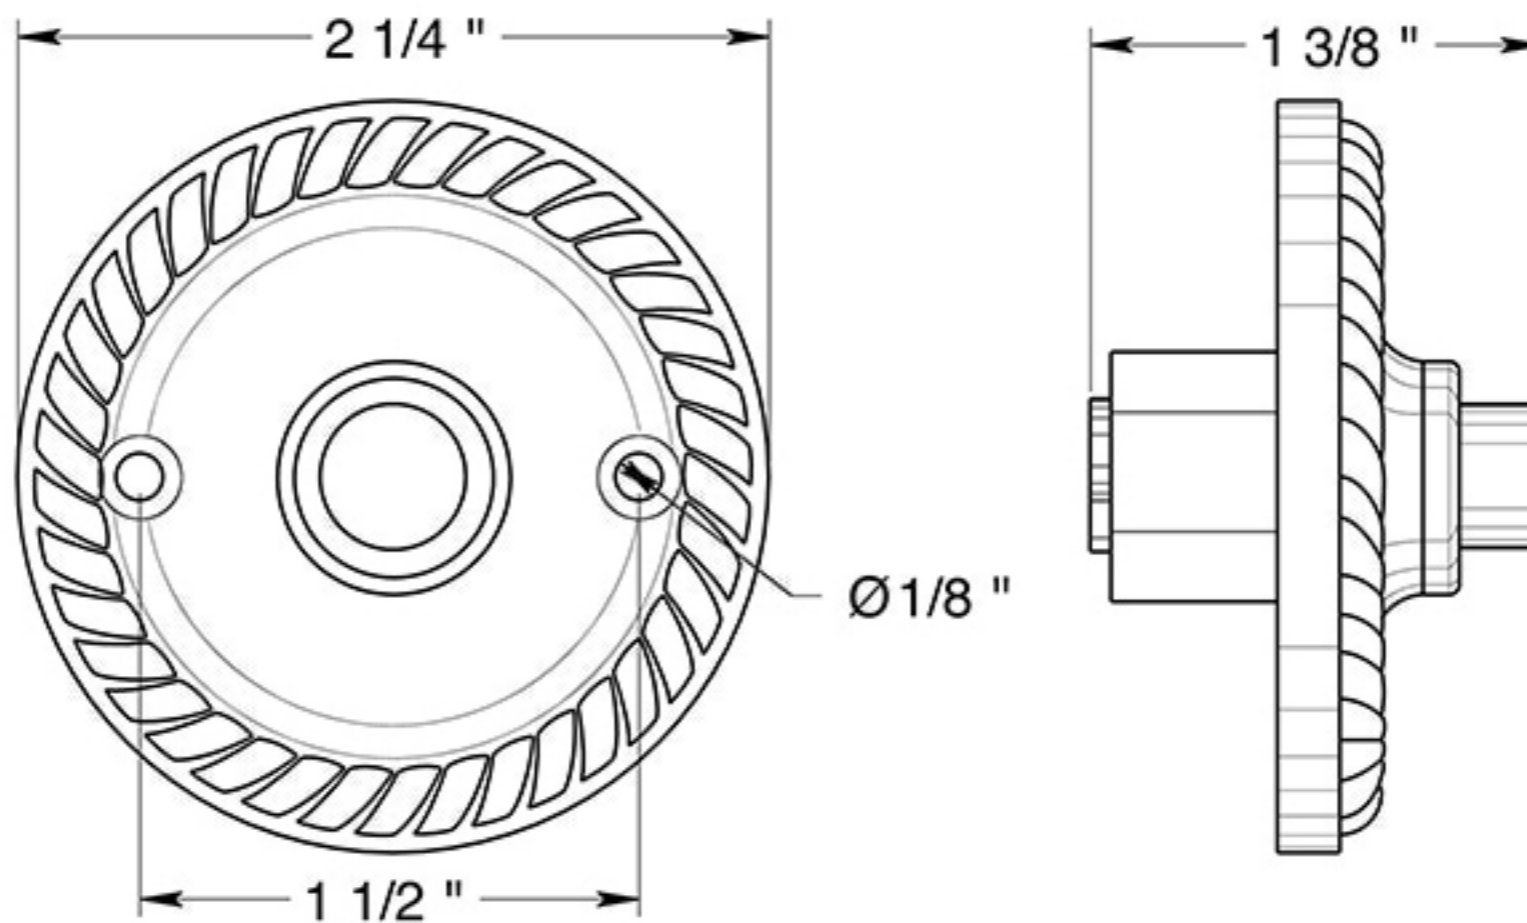

BBRR213

2-1/4" ROUND BELL BUTTON / ROPE PATTERN / SOLID BRASS

DRAWING NOT TO SCALE

NOTE: Deltana reserves the right to constantly improve its products and is not responsible for differences between the product in-hand and the specifications contained in this drawing. We do not recommend to pre-drill holes or pre-cut woods or metals based on the drawing information if the veracity of the specifications has not been proven by the live product.