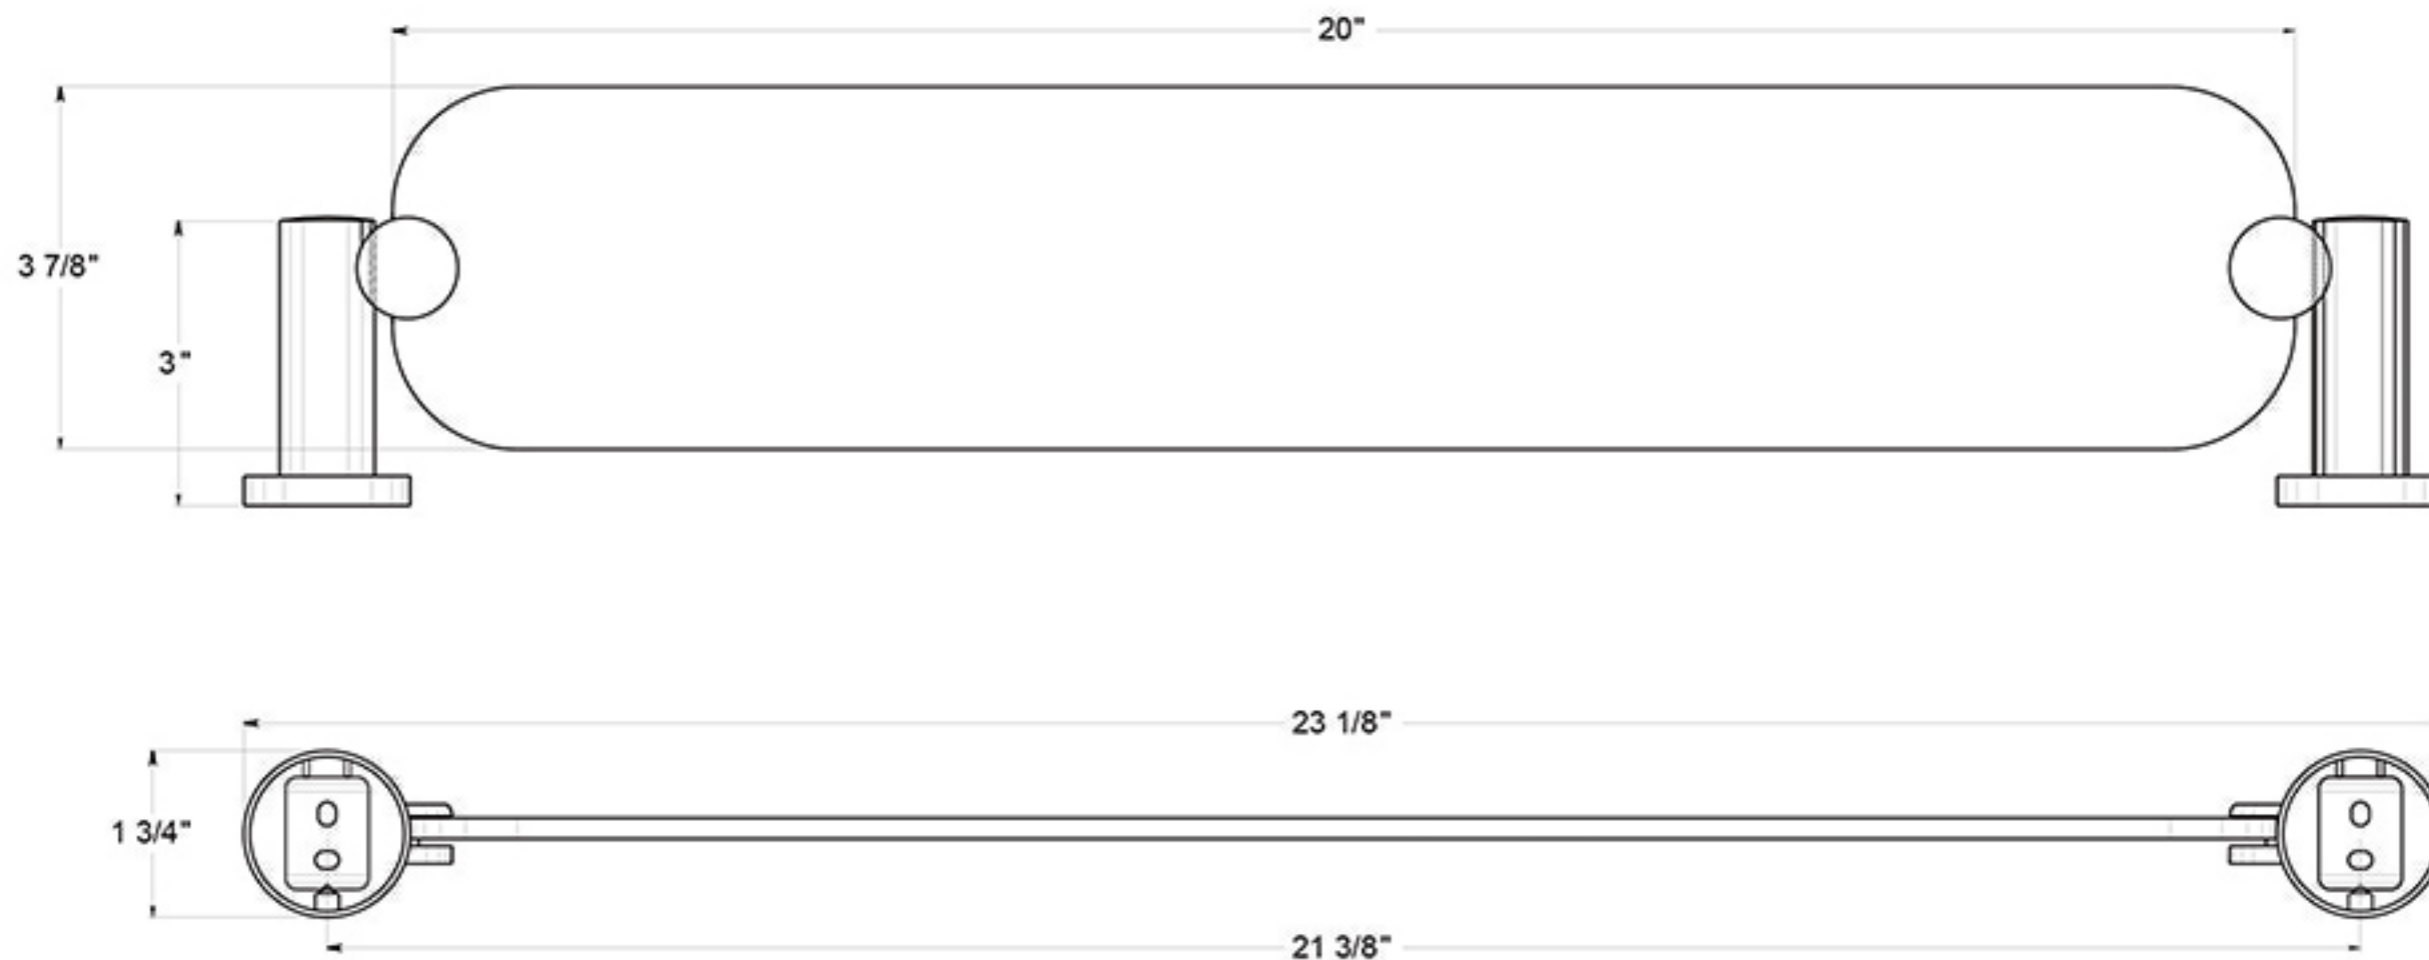

BBN2015

TUMBLER HOLDER WITH GLASS / ZINC

DRAWING NOT TO SCALE

NOTE: Deltana reserves the right to constantly improve its products and is not responsible for differences between the product in-hand and the specifications contained in this drawing. We do not recommend to pre-drill holes or pre-cut woods or metals based on the drawing information if the veracity of the specifications has not been proven by the live product.