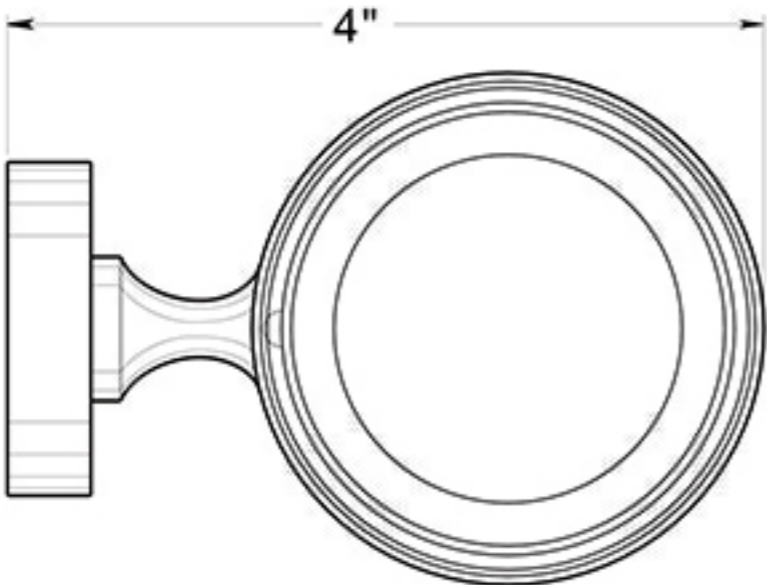

BBN2014

TUMBLER HOLDER WITH GLASS / ZINC

<p>DRAWING NOT TO SCALE</p>	<p>NOTE: Deltana reserves the right to constantly improve its products and is not responsible for differences between the product in-hand and the specifications contained in this drawing. We do not recommend to pre-drill holes or pre-cut woods or metals based on the drawing information if the veracity of the specifications has not been proven by the live product.</p>
-----------------------------	---