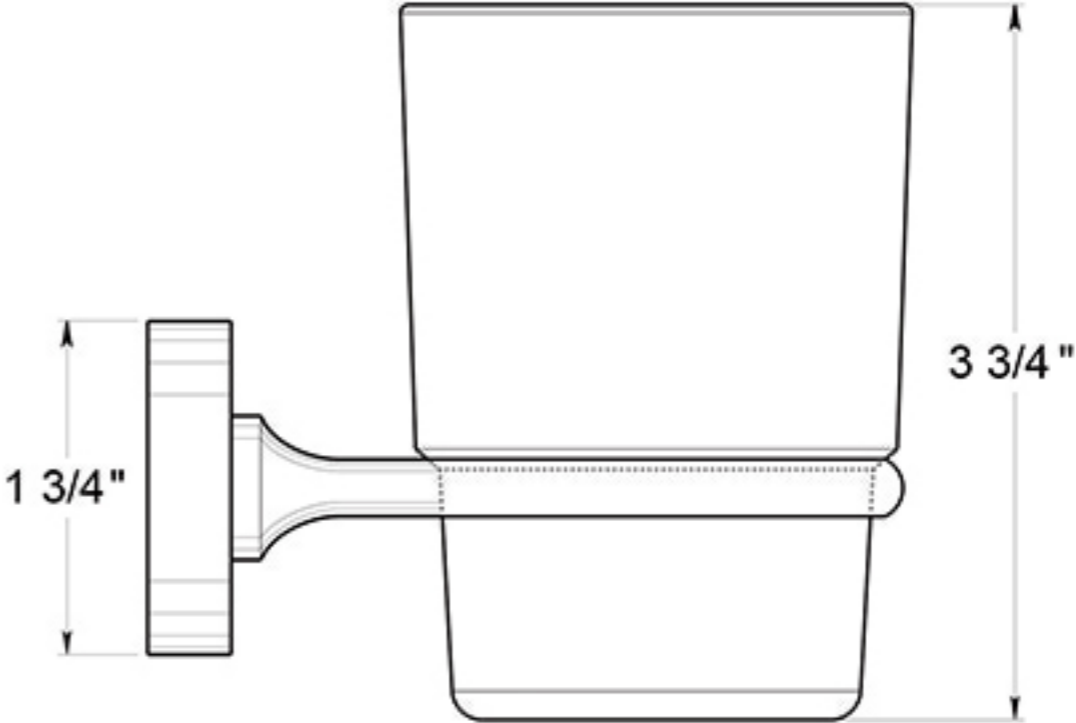

BBN2014

TUMBLER HOLDER WITH GLASS / ZINC

<p>DRAWING NOT TO SCALE</p>	<p>NOTE: Deltana reserves the right to constantly improve its products and is not responsible for differences between the product in-hand and the specifications contained in this drawing. We do not recommend to pre-drill holes or pre-cut woods or metals based on the drawing information if the veracity of the specifications has not been proven by the live product.</p>
-----------------------------	---