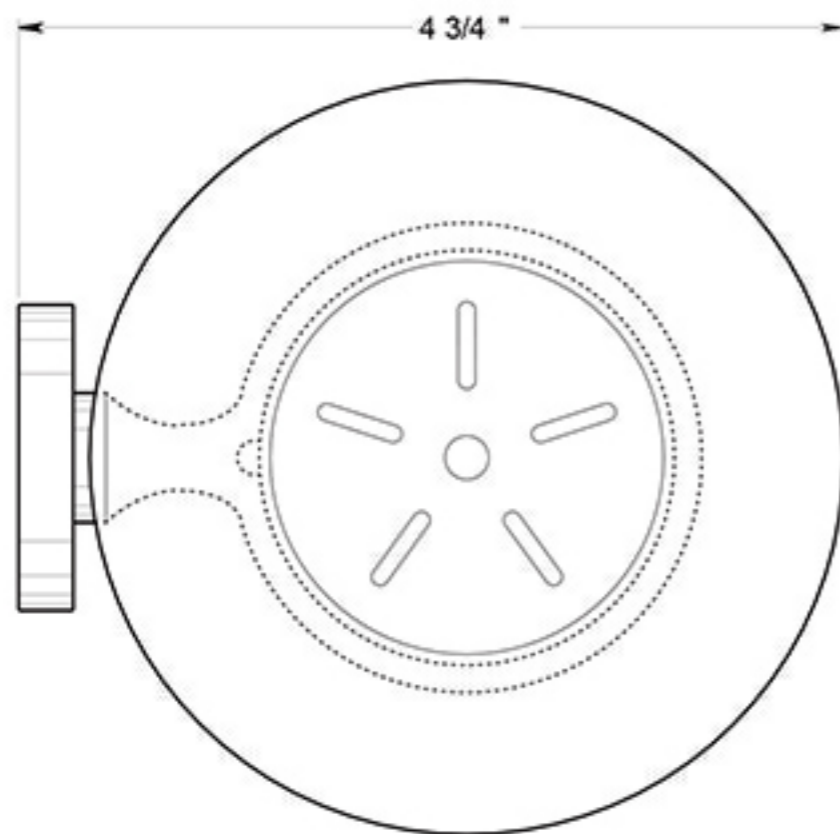

# BBN2012

SOAP HOLDER WITH GLASS / ZINC

DRAWING NOT TO SCALE

NOTE: Deltana reserves the right to constantly improve its products and is not responsible for differences between the product in-hand and the specifications contained in this drawing. We do not recommend to pre-drill holes or pre-cut woods or metals based on the drawing information if the veracity of the specifications has not been proven by the live product.