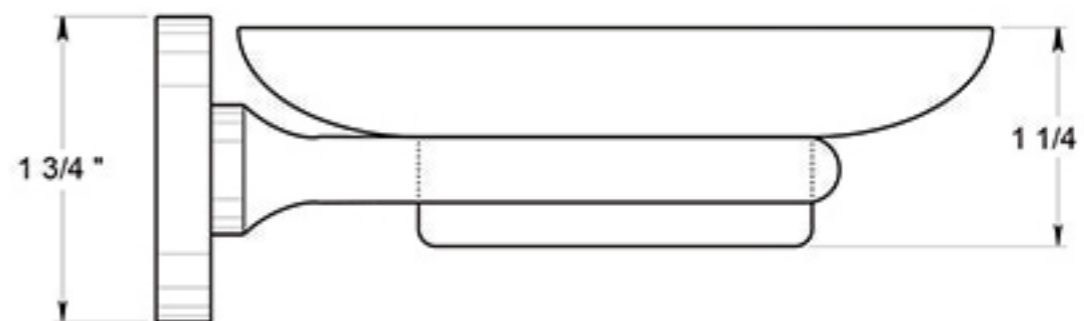

# BBN2012

SOAP HOLDER WITH GLASS / ZINC

DRAWING NOT TO SCALE

NOTE: Deltana reserves the right to constantly improve its products and is not responsible for differences between the product in-hand and the specifications contained in this drawing. We do not recommend to pre-drill holes or pre-cut woods or metals based on the drawing information if the veracity of the specifications has not been proven by the live product.