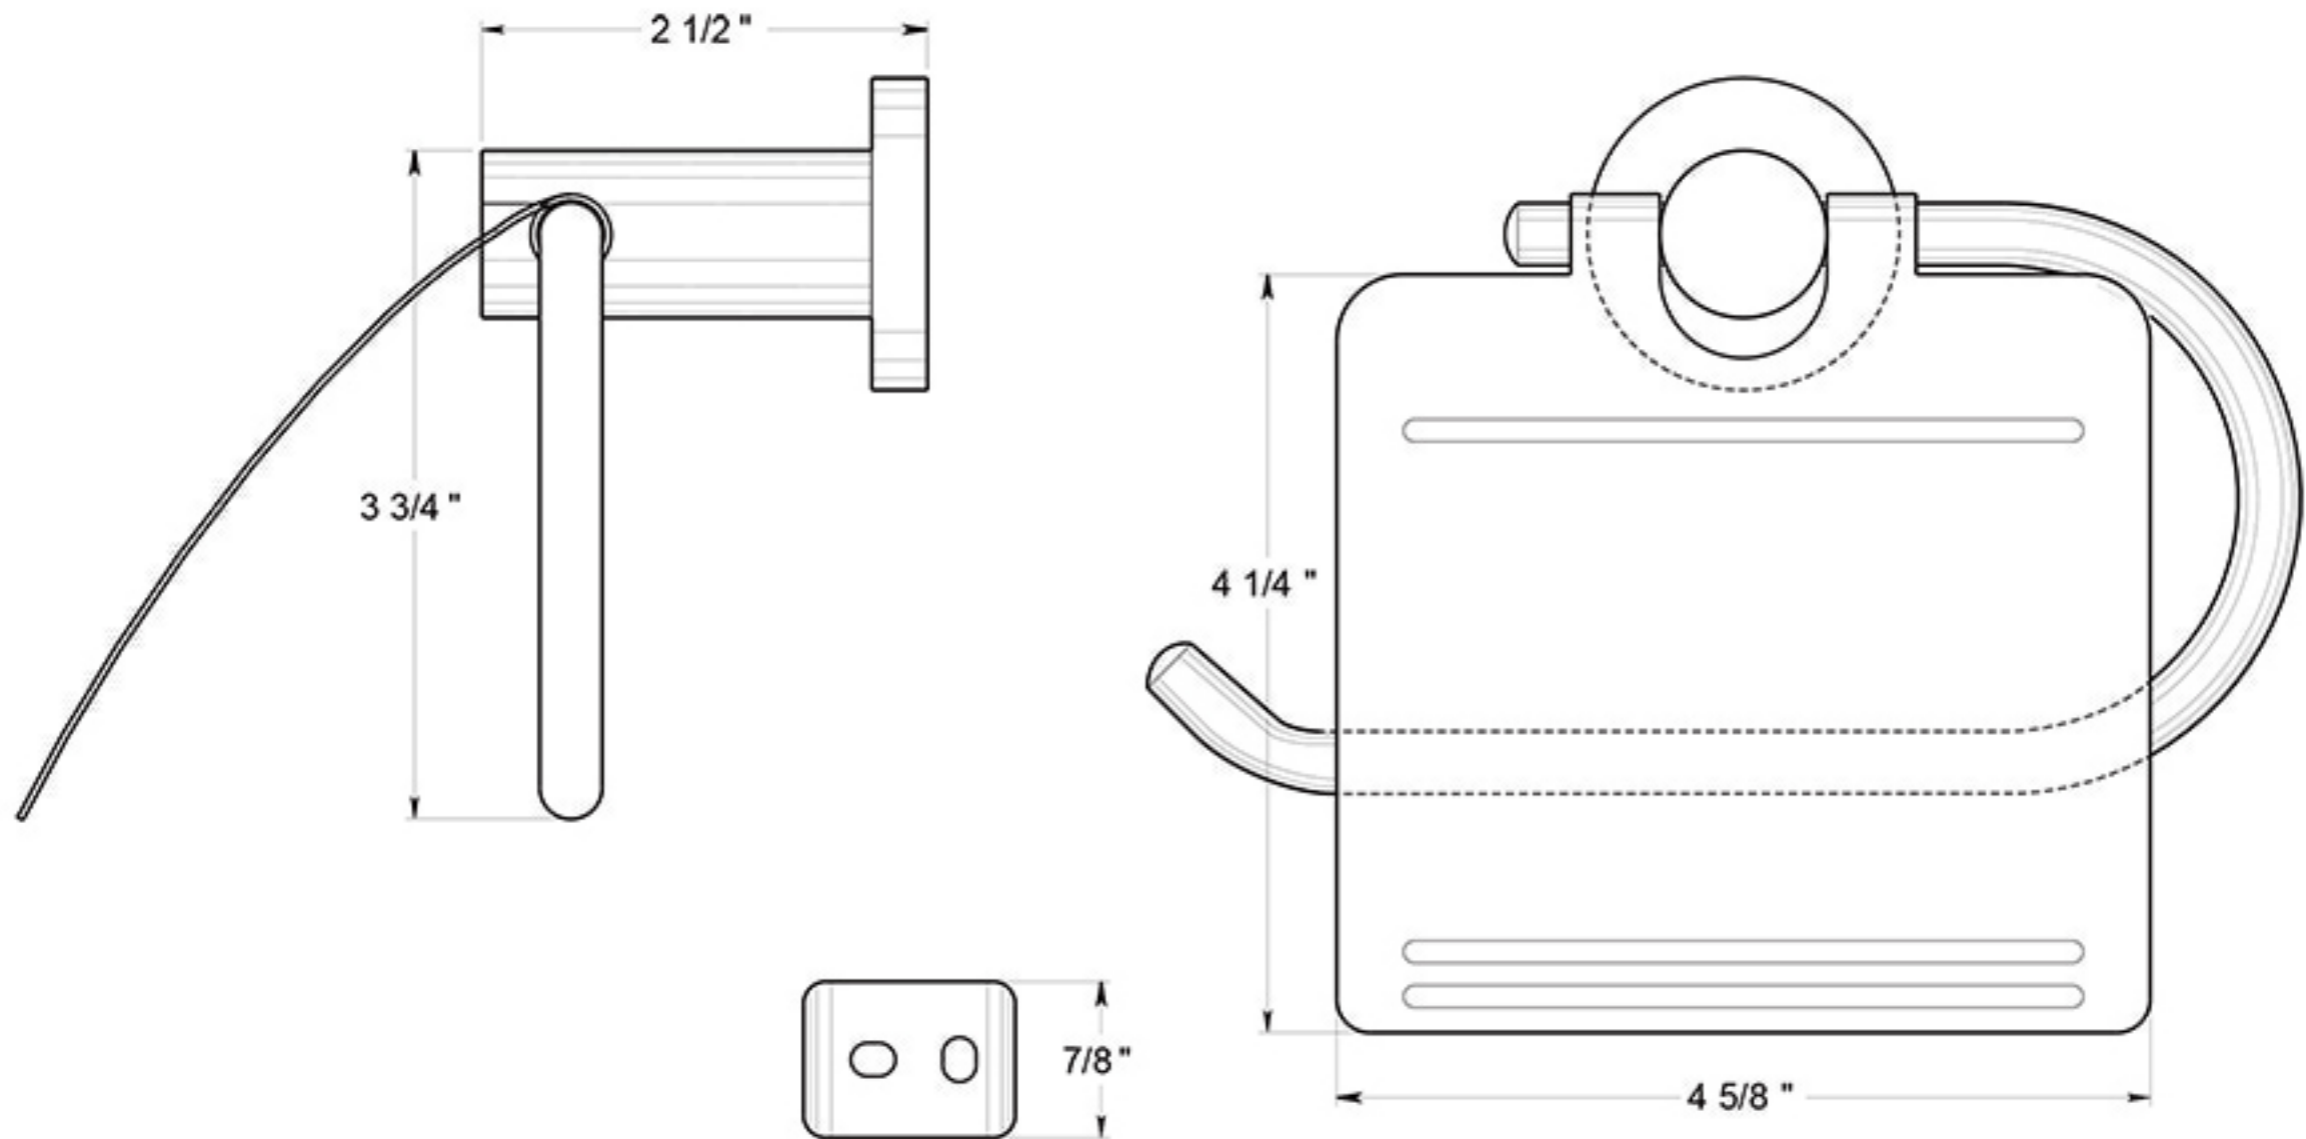

BBN2011

TOILET PAPER HOLDER / SINGLE POST / ZINC

DRAWING NOT TO SCALE

NOTE: Deltana reserves the right to constantly improve its products and is not responsible for differences between the product in-hand and the specifications contained in this drawing. We do not recommend to pre-drill holes or pre-cut woods or metals based on the drawing information if the veracity of the specifications has not been proven by the live product.