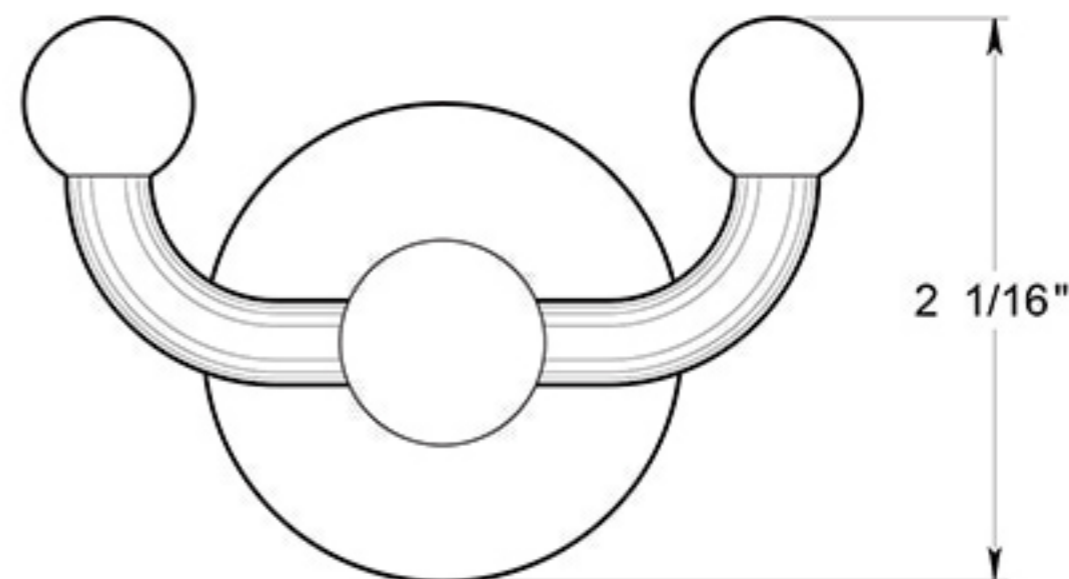

BBN2010

DOUBLE ROBE HOOK / ZINC

DRAWING NOT TO SCALE

NOTE: Deltana reserves the right to constantly improve its products and is not responsible for differences between the product in-hand and the specifications contained in this drawing. We do not recommend to pre-drill holes or pre-cut woods or metals based on the drawing information if the veracity of the specifications has not been proven by the live product.