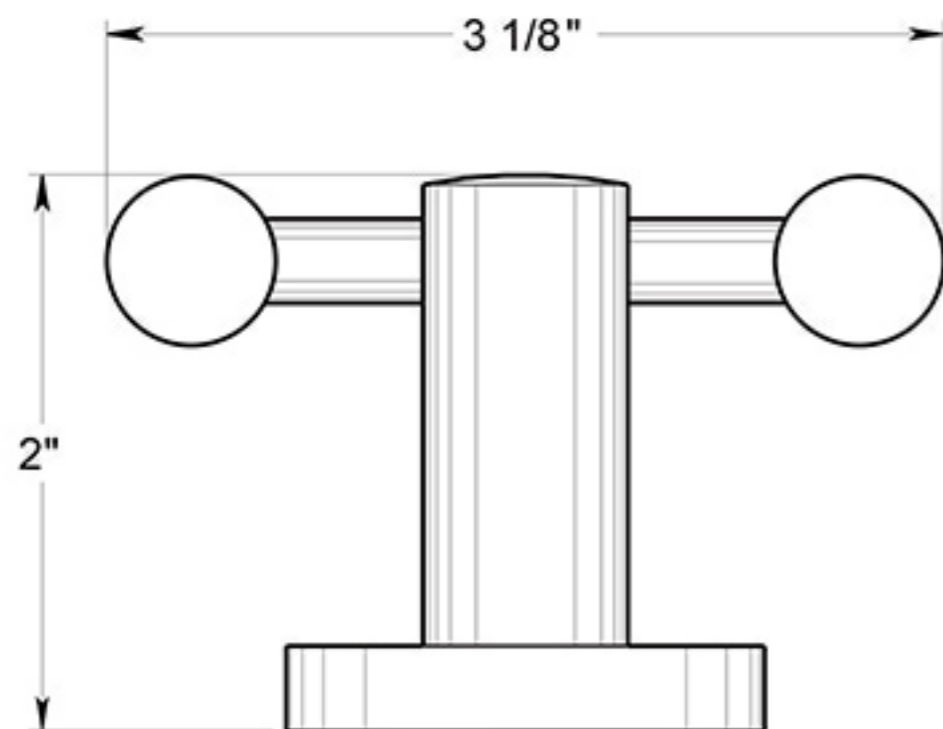

BBN2010

DOUBLE ROBE HOOK / ZINC

DRAWING NOT TO SCALE

NOTE: Deltana reserves the right to constantly improve its products and is not responsible for differences between the product in-hand and the specifications contained in this drawing. We do not recommend to pre-drill holes or pre-cut woods or metals based on the drawing information if the veracity of the specifications has not been proven by the live product.