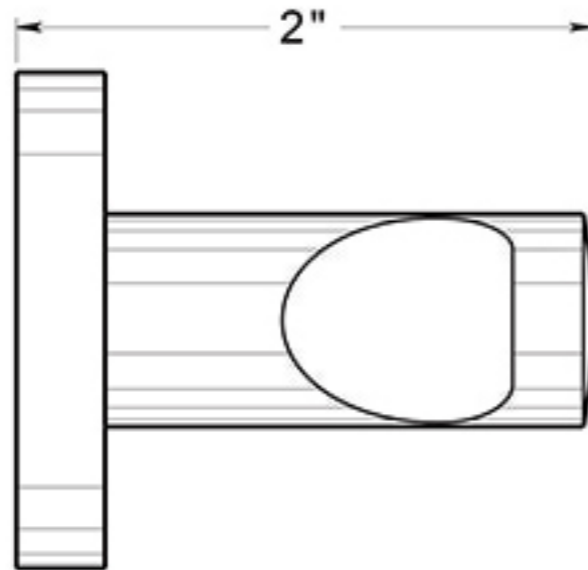

BBN2009

SINGLE ROBE HOOK / ZINC

DRAWING NOT TO SCALE

NOTE: Deltana reserves the right to constantly improve its products and is not responsible for differences between the product in-hand and the specifications contained in this drawing. We do not recommend to pre-drill holes or pre-cut woods or metals based on the drawing information if the veracity of the specifications has not been proven by the live product.