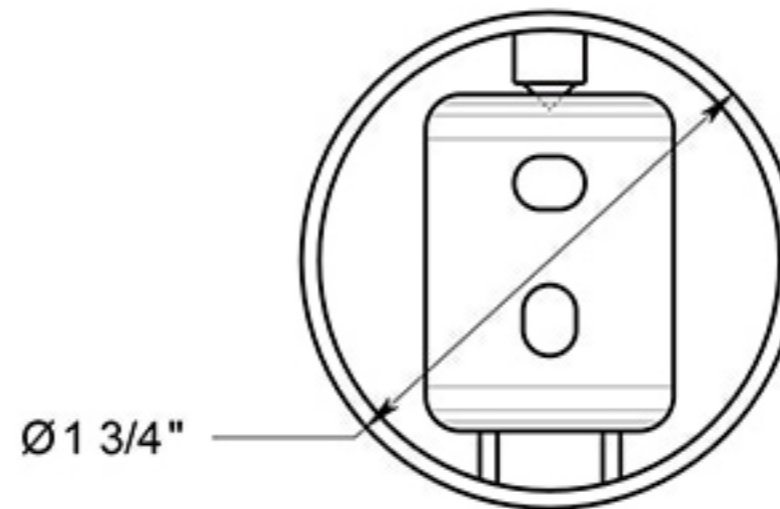

BBN2009

SINGLE ROBE HOOK / ZINC

DRAWING NOT TO SCALE

NOTE: Deltana reserves the right to constantly improve its products and is not responsible for differences between the product in-hand and the specifications contained in this drawing. We do not recommend to pre-drill holes or pre-cut woods or metals based on the drawing information if the veracity of the specifications has not been proven by the live product.