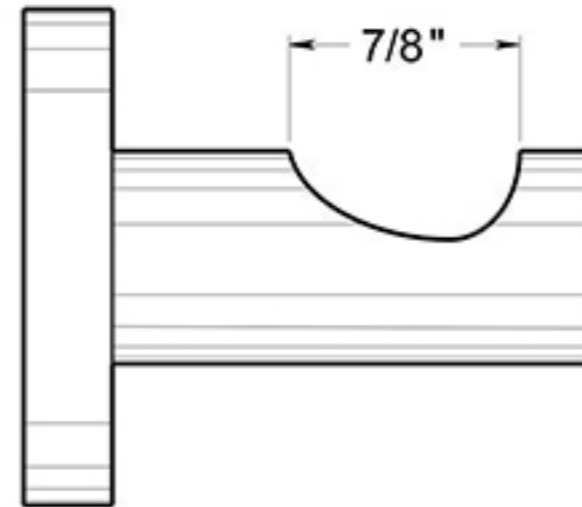

BBN2009

SINGLE ROBE HOOK / ZINC

DRAWING NOT TO SCALE

NOTE: Deltana reserves the right to constantly improve its products and is not responsible for differences between the product in-hand and the specifications contained in this drawing. We do not recommend to pre-drill holes or pre-cut woods or metals based on the drawing information if the veracity of the specifications has not been proven by the live product.