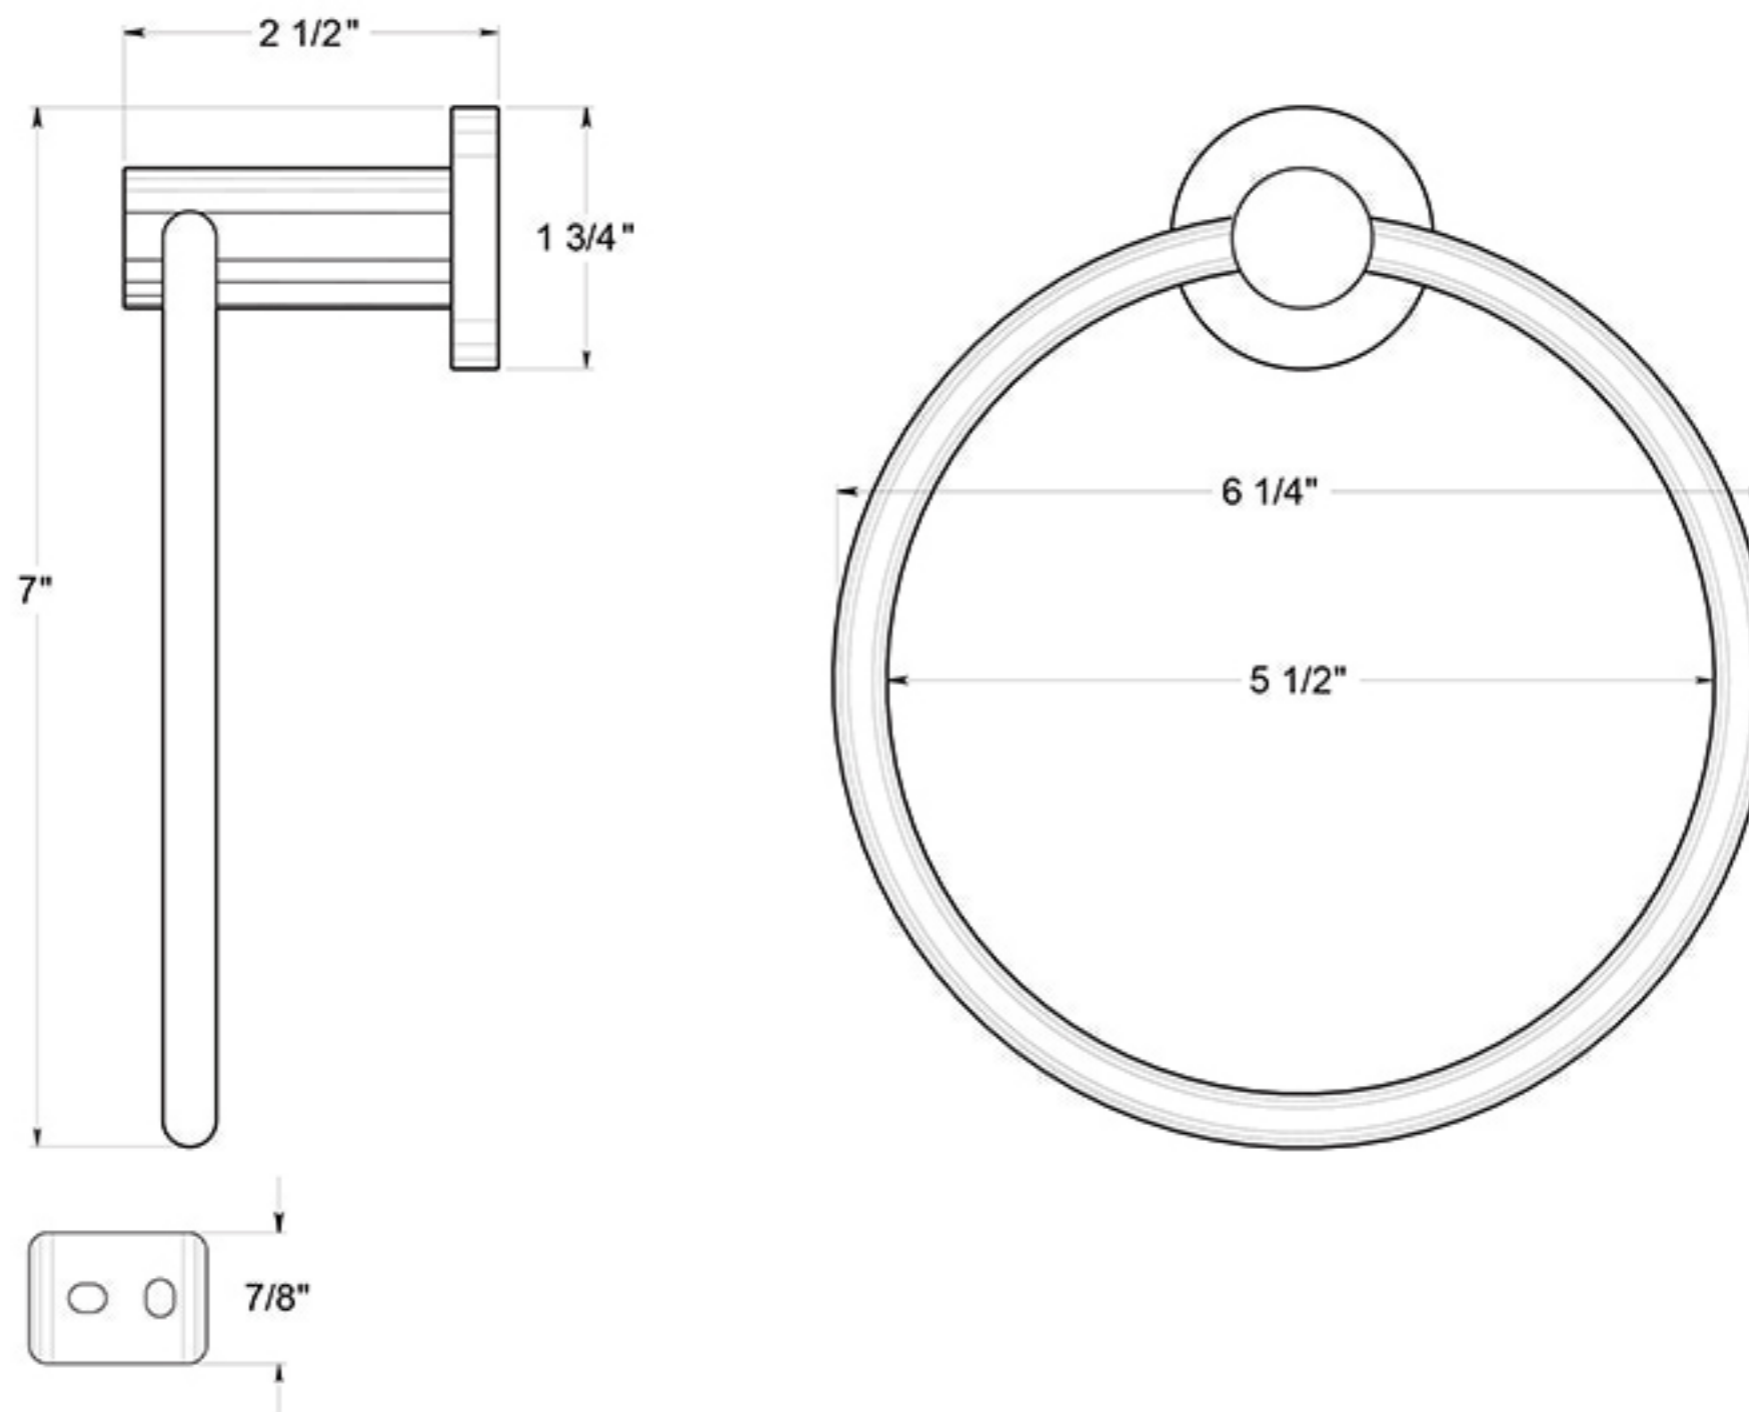

BBN2008

6-1/4" TOWEL RING / ZINC

DRAWING NOT TO SCALE

NOTE: Deltana reserves the right to constantly improve its products and is not responsible for differences between the product in-hand and the specifications contained in this drawing. We do not recommend to pre-drill holes or pre-cut woods or metals based on the drawing information if the veracity of the specifications has not been proven by the live product.