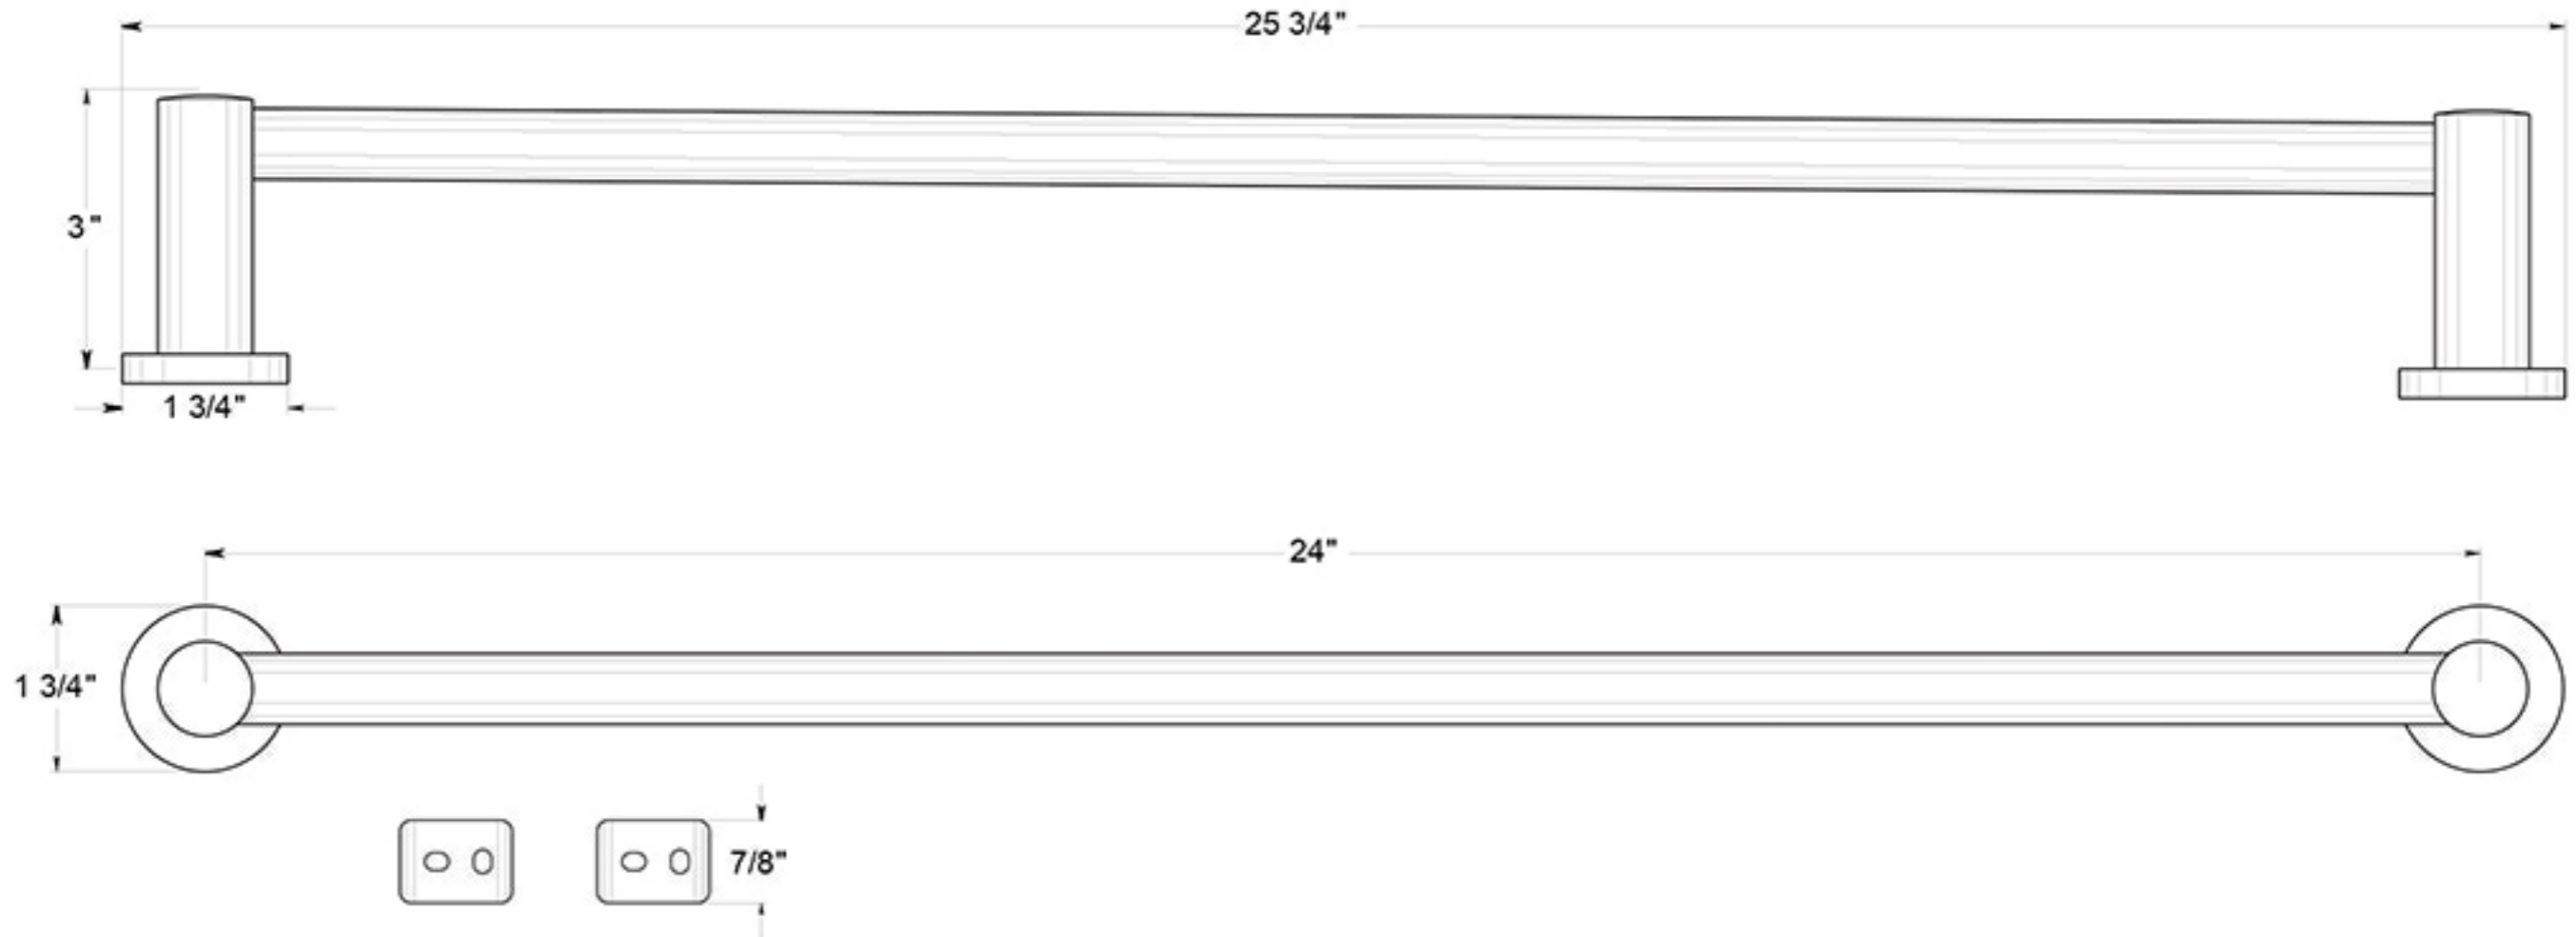

**BBN2003-24**  
24" TOWEL BAR / ZINC

DRAWING NOT TO SCALE

NOTE: Deltana reserves the right to constantly improve its products and is not responsible for differences between the product in-hand and the specifications contained in this drawing. We do not recommend to pre-drill holes or pre-cut woods or metals based on the drawing information if the veracity of the specifications has not been proven by the live product.