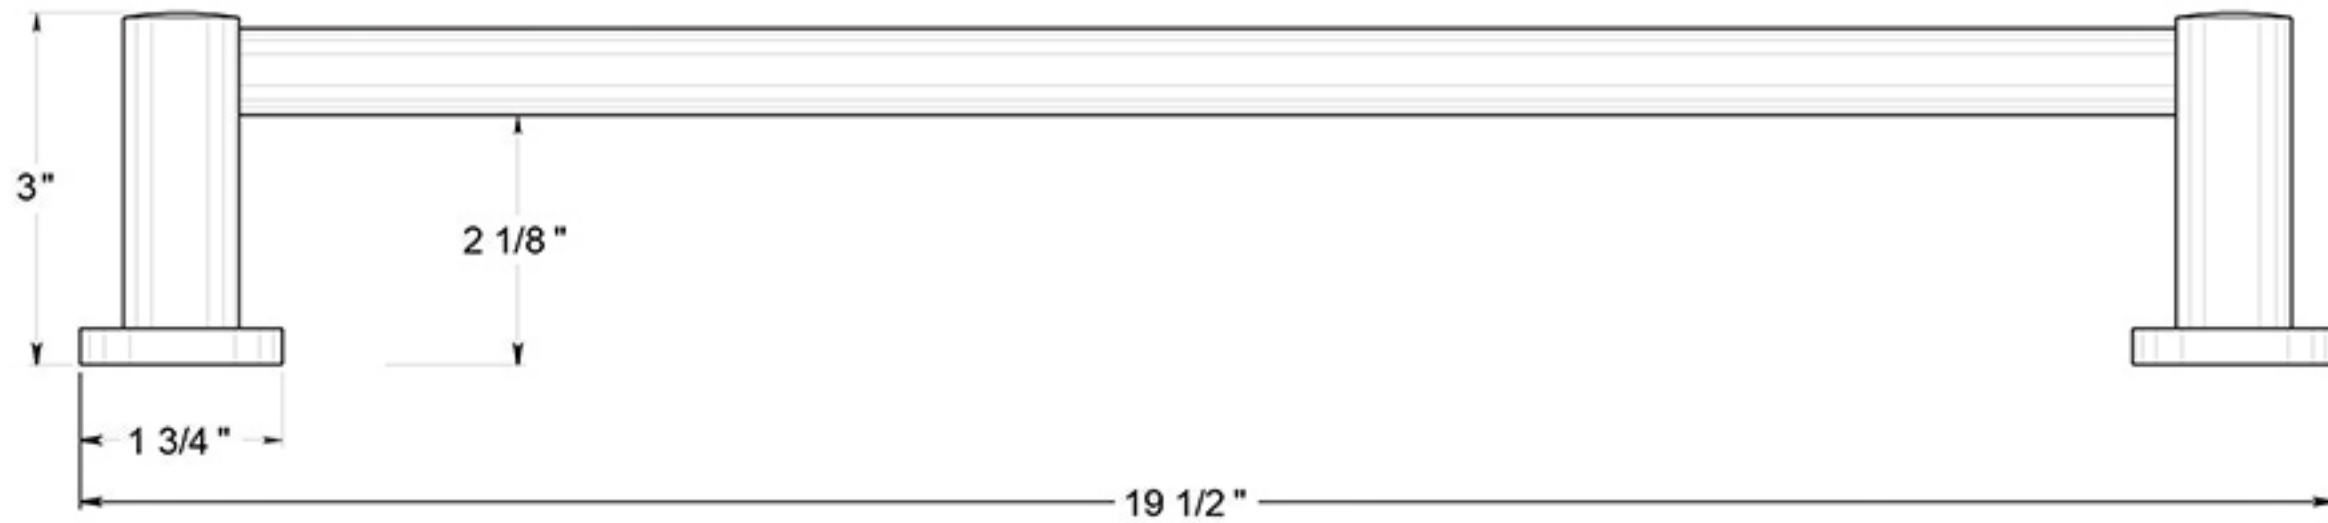

# BBN2002-18

18" TOWEL BAR / ZINC

DRAWING NOT TO SCALE

NOTE: Deltana reserves the right to constantly improve its products and is not responsible for differences between the product in-hand and the specifications contained in this drawing. We do not recommend to pre-drill holes or pre-cut woods or metals based on the drawing information if the veracity of the specifications has not been proven by the live product.