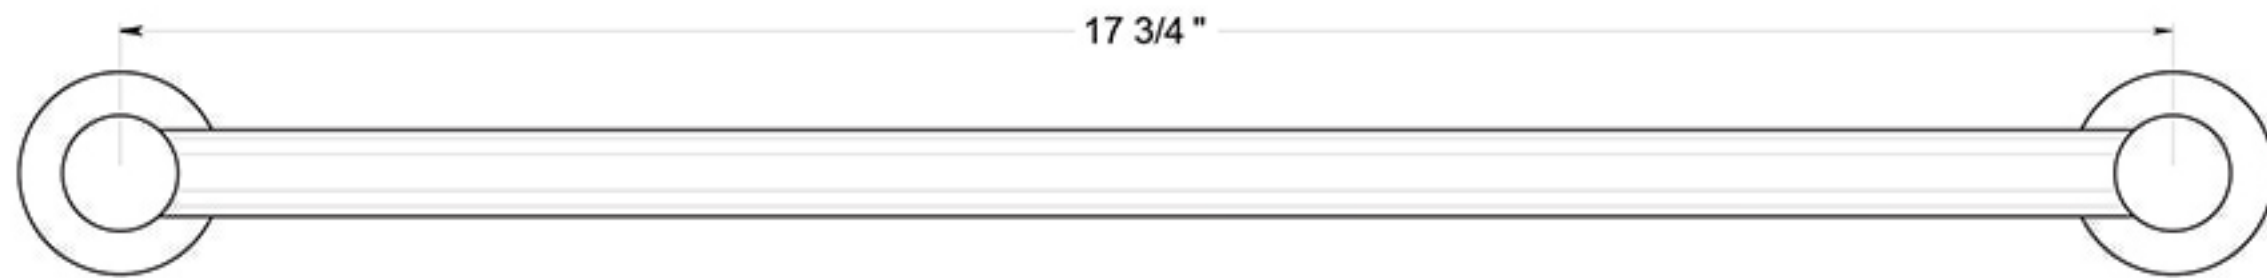

# BBN2002-18

18" TOWEL BAR / ZINC

DRAWING NOT TO SCALE

NOTE: Deltana reserves the right to constantly improve its products and is not responsible for differences between the product in-hand and the specifications contained in this drawing. We do not recommend to pre-drill holes or pre-cut woods or metals based on the drawing information if the veracity of the specifications has not been proven by the live product.