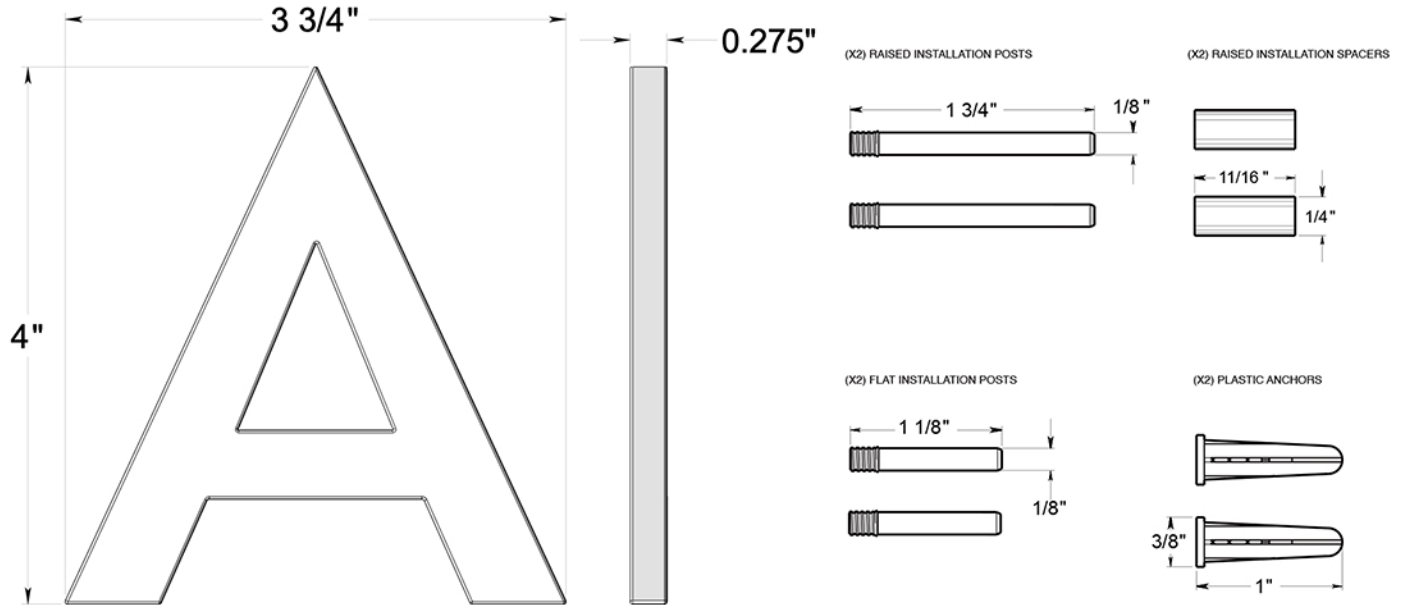

RNB-A

4" LETTER A / B SERIES WITH RISERS / STAINLESS STEEL

DRAWING NOT TO SCALE

NOTE: Deltana reserves the right to constantly improve its products and is not responsible for differences between the product in-hand and the specifications contained in this drawing. We do not recommend to pre-drill holes or pre-cut woods or metals based on the drawing information if the veracity of the specifications has not been proven by the live product.