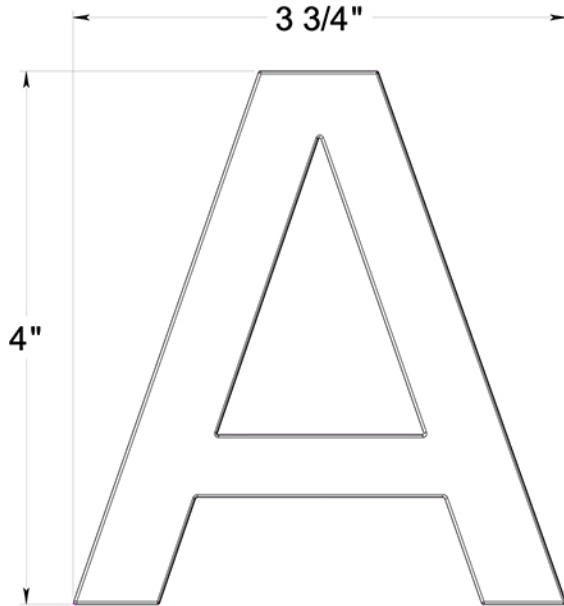

RNE-A

4" LETTER A / E SERIES WITH RISERS / STAINLESS STEEL

(X2) RAISED INSTALLATION POSTS

(X2) RAISED INSTALLATION SPACERS

(X2) FLAT INSTALLATION POSTS

(X2) PLASTIC ANCHORS

DRAWING NOT TO SCALE

NOTE: Deltana reserves the right to constantly improve its products and is not responsible for differences between the product in-hand and the specifications contained in this drawing. We do not recommend to pre-drill holes or pre-cut woods or metals based on the drawing information if the veracity of the specifications has not been proven by the live product.