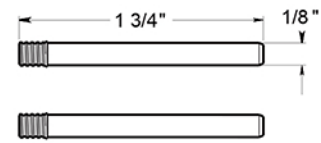

RNE-A

4" LETTER A / E SERIES WITH RISERS / STAINLESS STEEL

(X2) RAISED INSTALLATION POSTS

(X2) RAISED INSTALLATION SPACERS

(X2) FLAT INSTALLATION POSTS

(X2) PLASTIC ANCHORS

DRAWING NOT TO SCALE

NOTE: Deltana reserves the right to constantly improve its products and is not responsible for differences between the product in-hand and the specifications contained in this drawing. We do not recommend to pre-drill holes or pre-cut woods or metals based on the drawing information if the veracity of the specifications has not been proven by the live product.