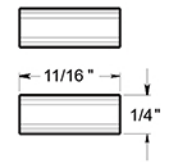

RNE-A

4" LETTER A / E SERIES WITH RISERS / STAINLESS STEEL

(X2) RAISED INSTALLATION POSTS

(X2) RAISED INSTALLATION SPACERS

(X2) FLAT INSTALLATION POSTS

(X2) PLASTIC ANCHORS

DRAWING NOT TO SCALE

NOTE: Deltana reserves the right to constantly improve its products and is not responsible for differences between the product in-hand and the specifications contained in this drawing. We do not recommend to pre-drill holes or pre-cut woods or metals based on the drawing information if the veracity of the specifications has not been proven by the live product.