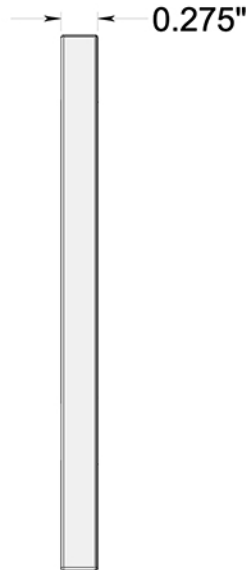

RNE-A

4" LETTER A / E SERIES WITH RISERS / STAINLESS STEEL

(X2) RAISED INSTALLATION POSTS

(X2) RAISED INSTALLATION SPACERS

(X2) FLAT INSTALLATION POSTS

(X2) PLASTIC ANCHORS

DRAWING NOT TO SCALE

NOTE: Deltana reserves the right to constantly improve its products and is not responsible for differences between the product in-hand and the specifications contained in this drawing. We do not recommend to pre-drill holes or pre-cut woods or metals based on the drawing information if the veracity of the specifications has not been proven by the live product.