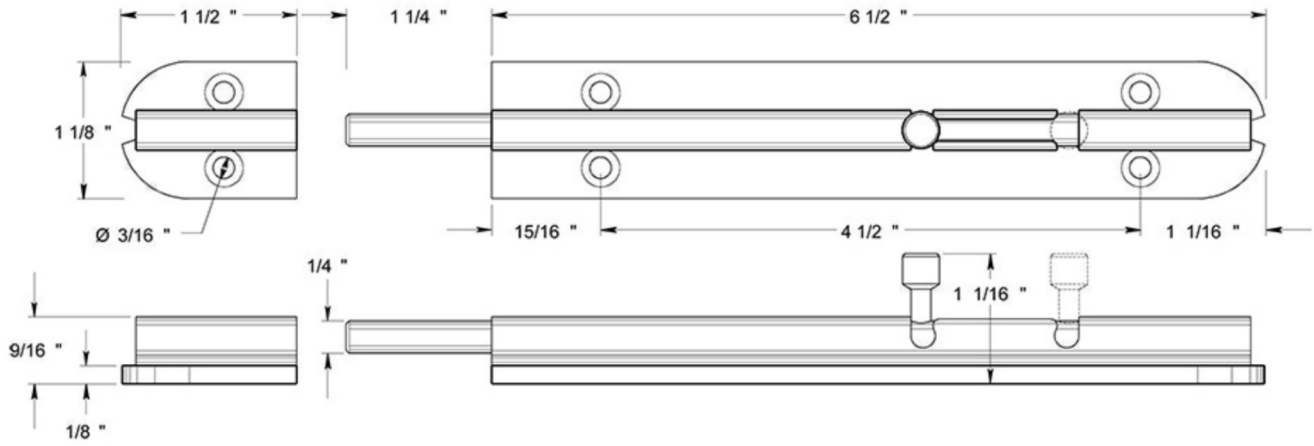

# 8BB32D

8" BARREL BOLT / STAINLESS STEEL

DRAWING NOT TO SCALE

NOTE: Deltana reserves the right to constantly improve its products and is not responsible for differences between the product in-hand and the specifications contained in this drawing. We do not recommend to pre-drill holes or pre-cut woods or metals based on the drawing information if the veracity of the specifications has not been proven by the live product.