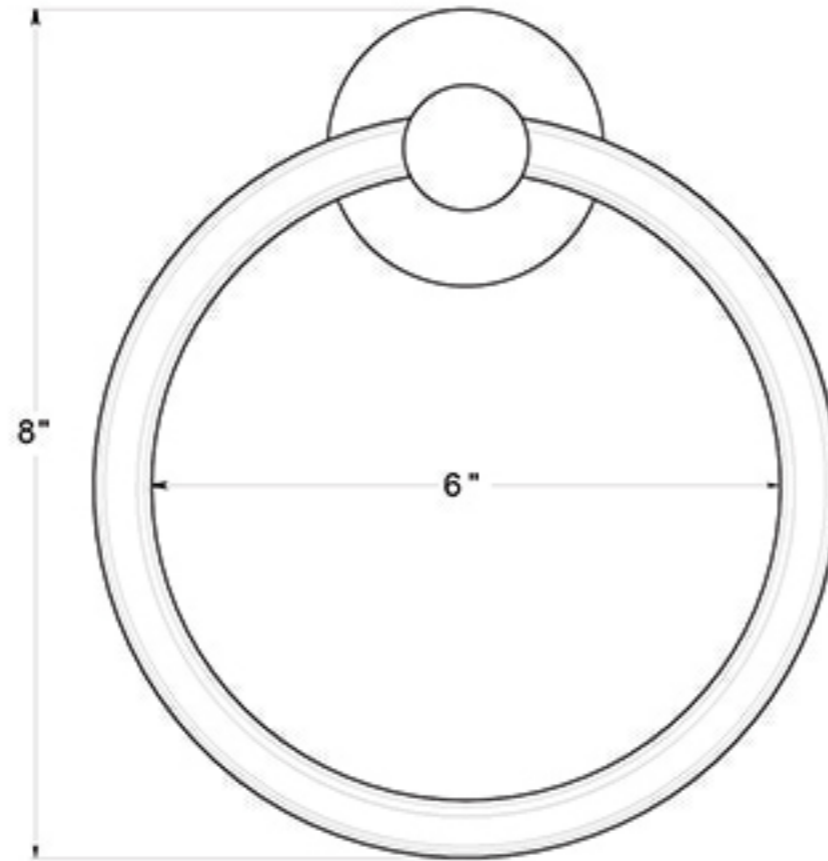

88TR6

6" TOWEL RING / SOLID BRASS

DRAWING NOT TO SCALE

NOTE: Deltana reserves the right to constantly improve its products and is not responsible for differences between the product in-hand and the specifications contained in this drawing. We do not recommend to pre-drill holes or pre-cut woods or metals based on the drawing information if the veracity of the specifications has not been proven by the live product.