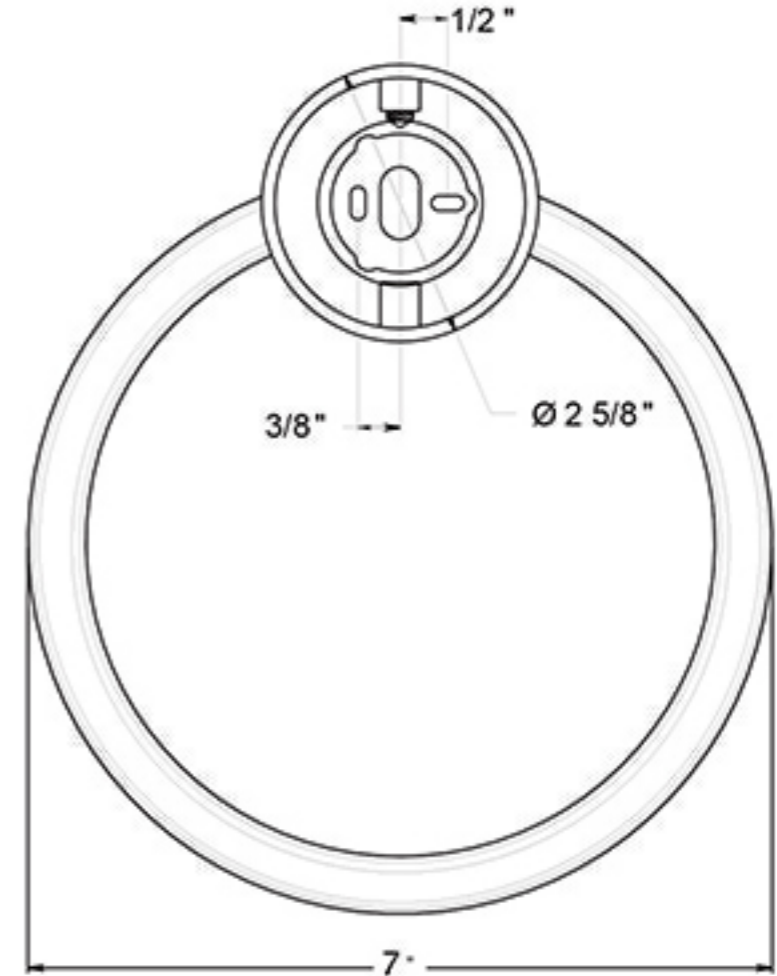

88TR6

6" TOWEL RING / SOLID BRASS

DRAWING NOT TO SCALE

NOTE: Deltana reserves the right to constantly improve its products and is not responsible for differences between the product in-hand and the specifications contained in this drawing. We do not recommend to pre-drill holes or pre-cut woods or metals based on the drawing information if the veracity of the specifications has not been proven by the live product.