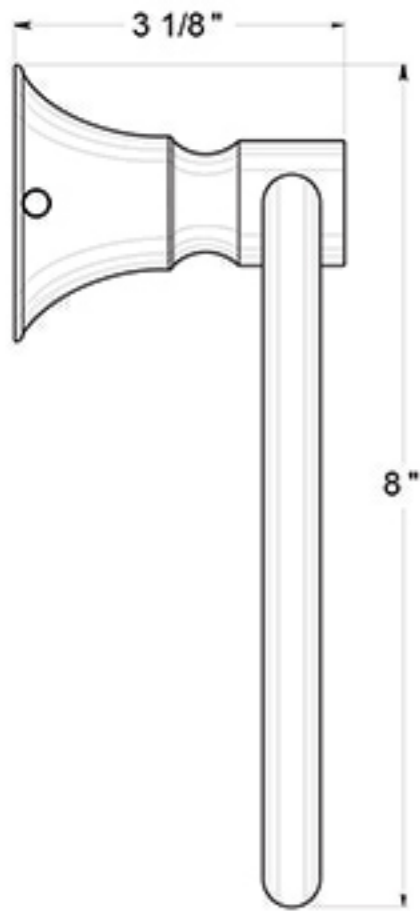

88TR6

6" TOWEL RING / SOLID BRASS

DRAWING NOT TO SCALE

NOTE: Deltana reserves the right to constantly improve its products and is not responsible for differences between the product in-hand and the specifications contained in this drawing. We do not recommend to pre-drill holes or pre-cut woods or metals based on the drawing information if the veracity of the specifications has not been proven by the live product.