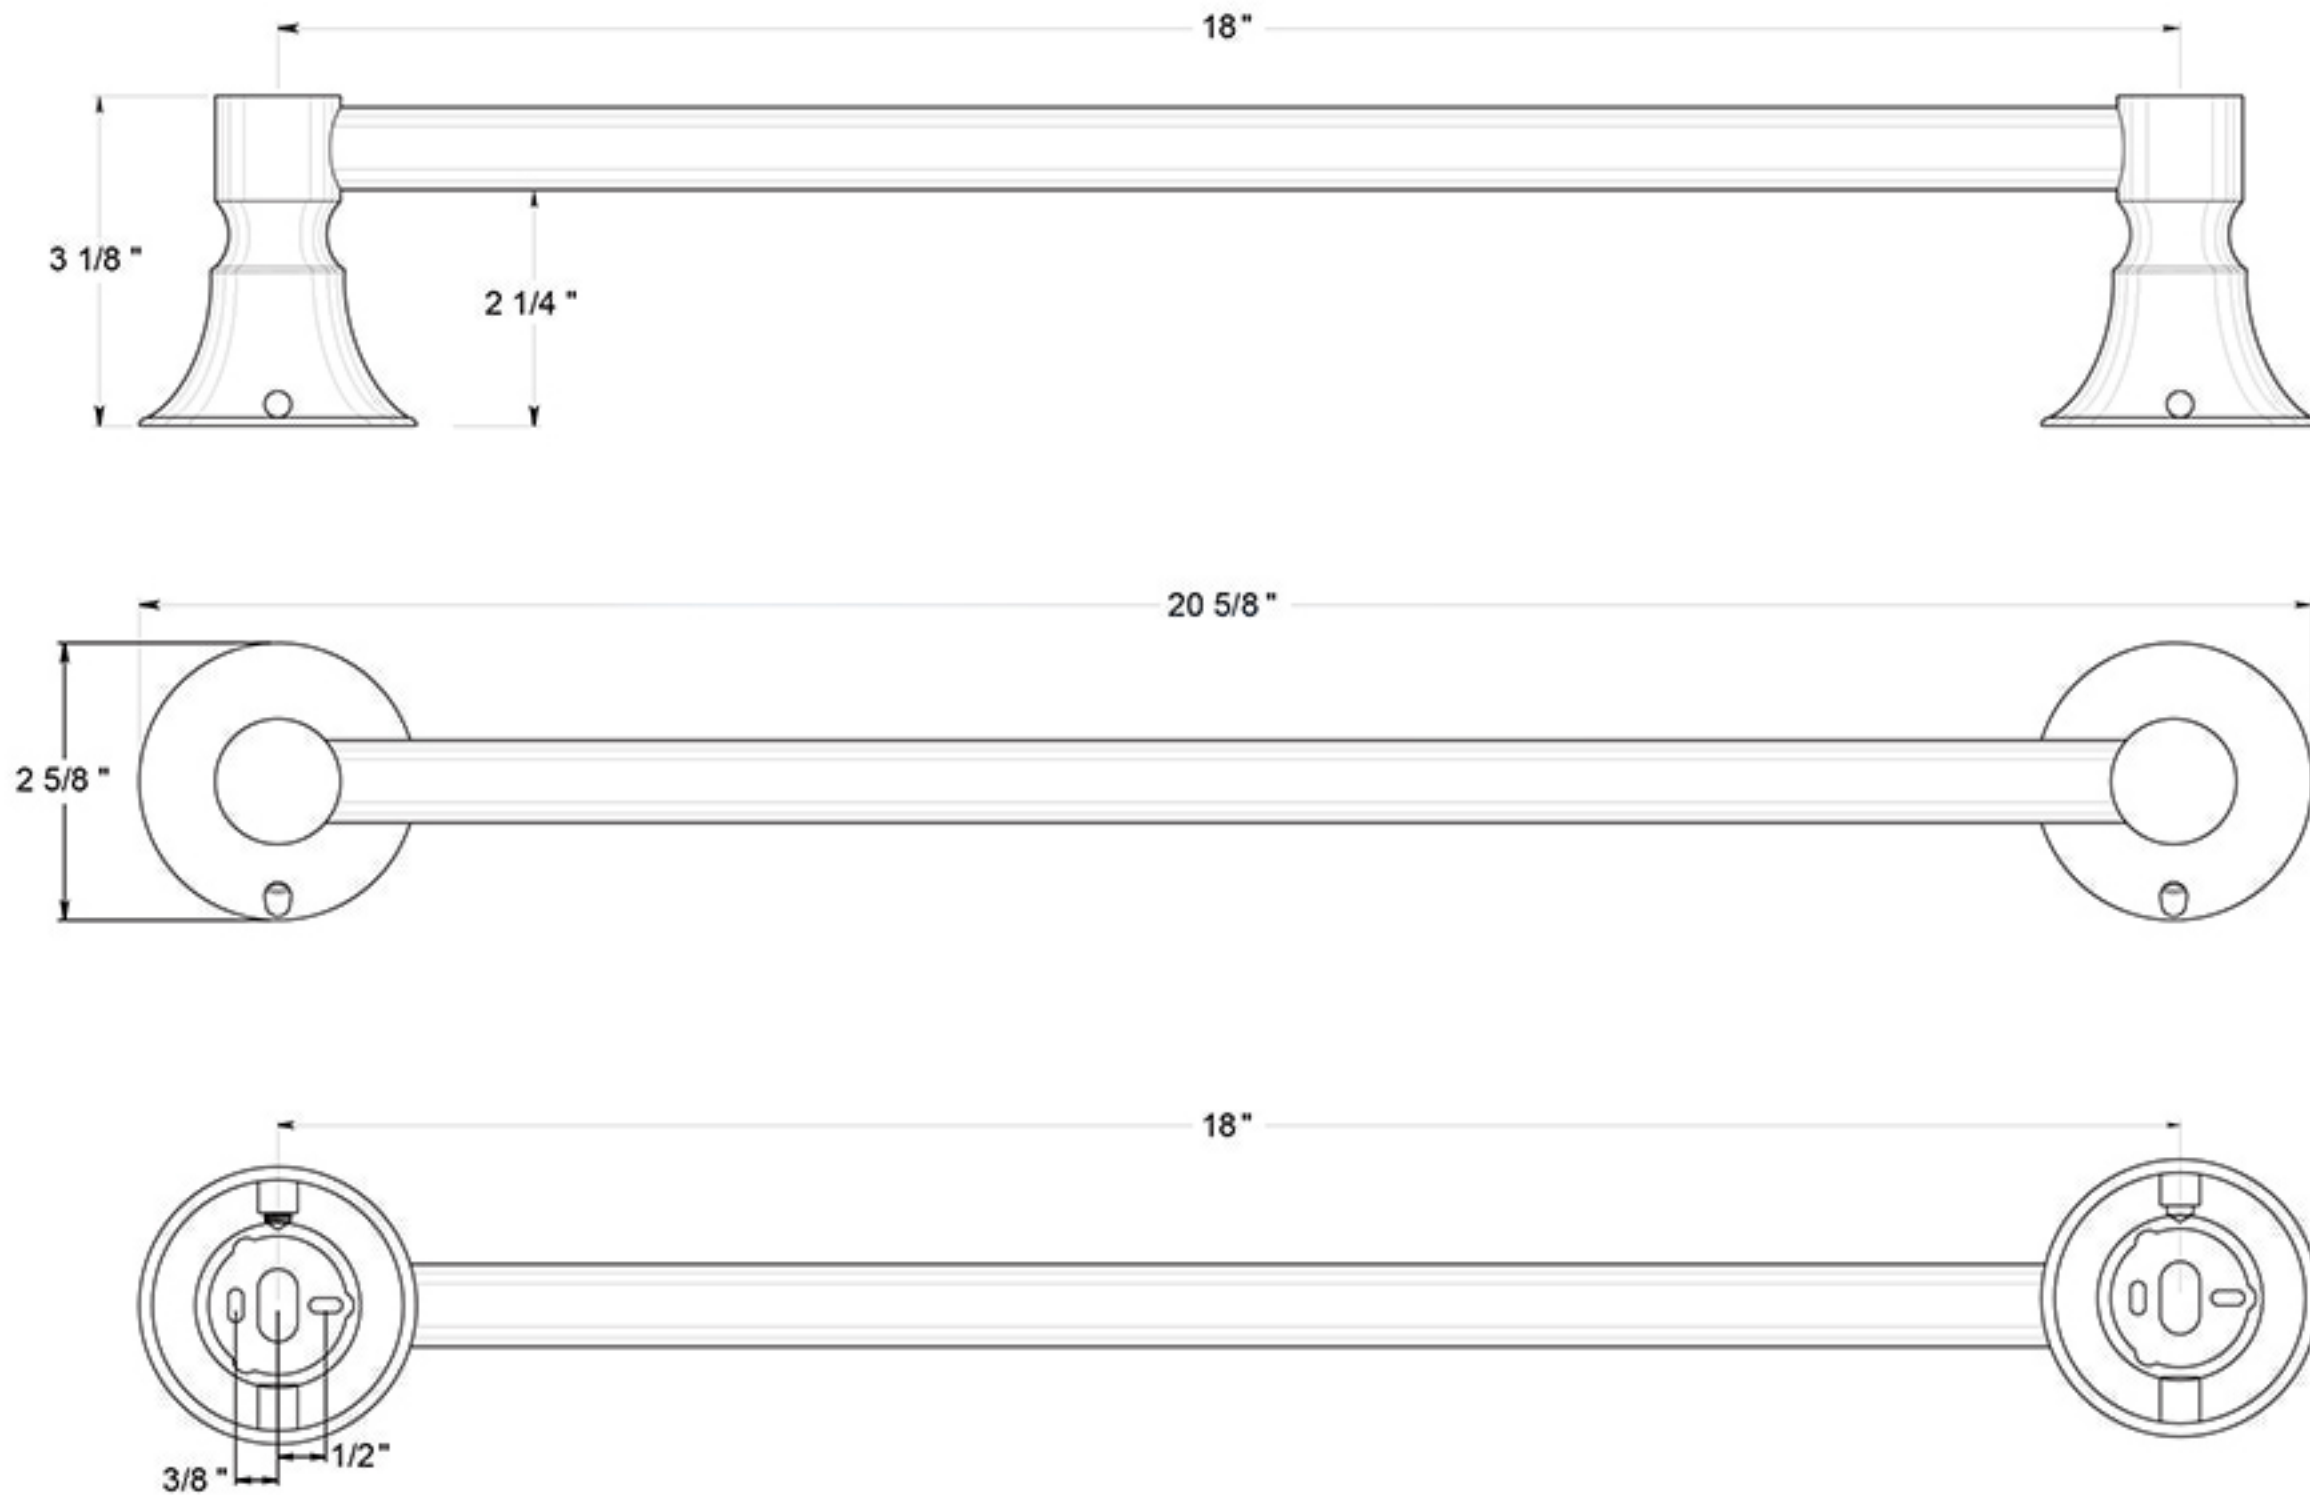

88TB18

18" TOWEL BAR / SOLID BRASS

DRAWING NOT TO SCALE

NOTE: Deltana reserves the right to constantly improve its products and is not responsible for differences between the product in-hand and the specifications contained in this drawing. We do not recommend to pre-drill holes or pre-cut woods or metals based on the drawing information if the veracity of the specifications has not been proven by the live product.