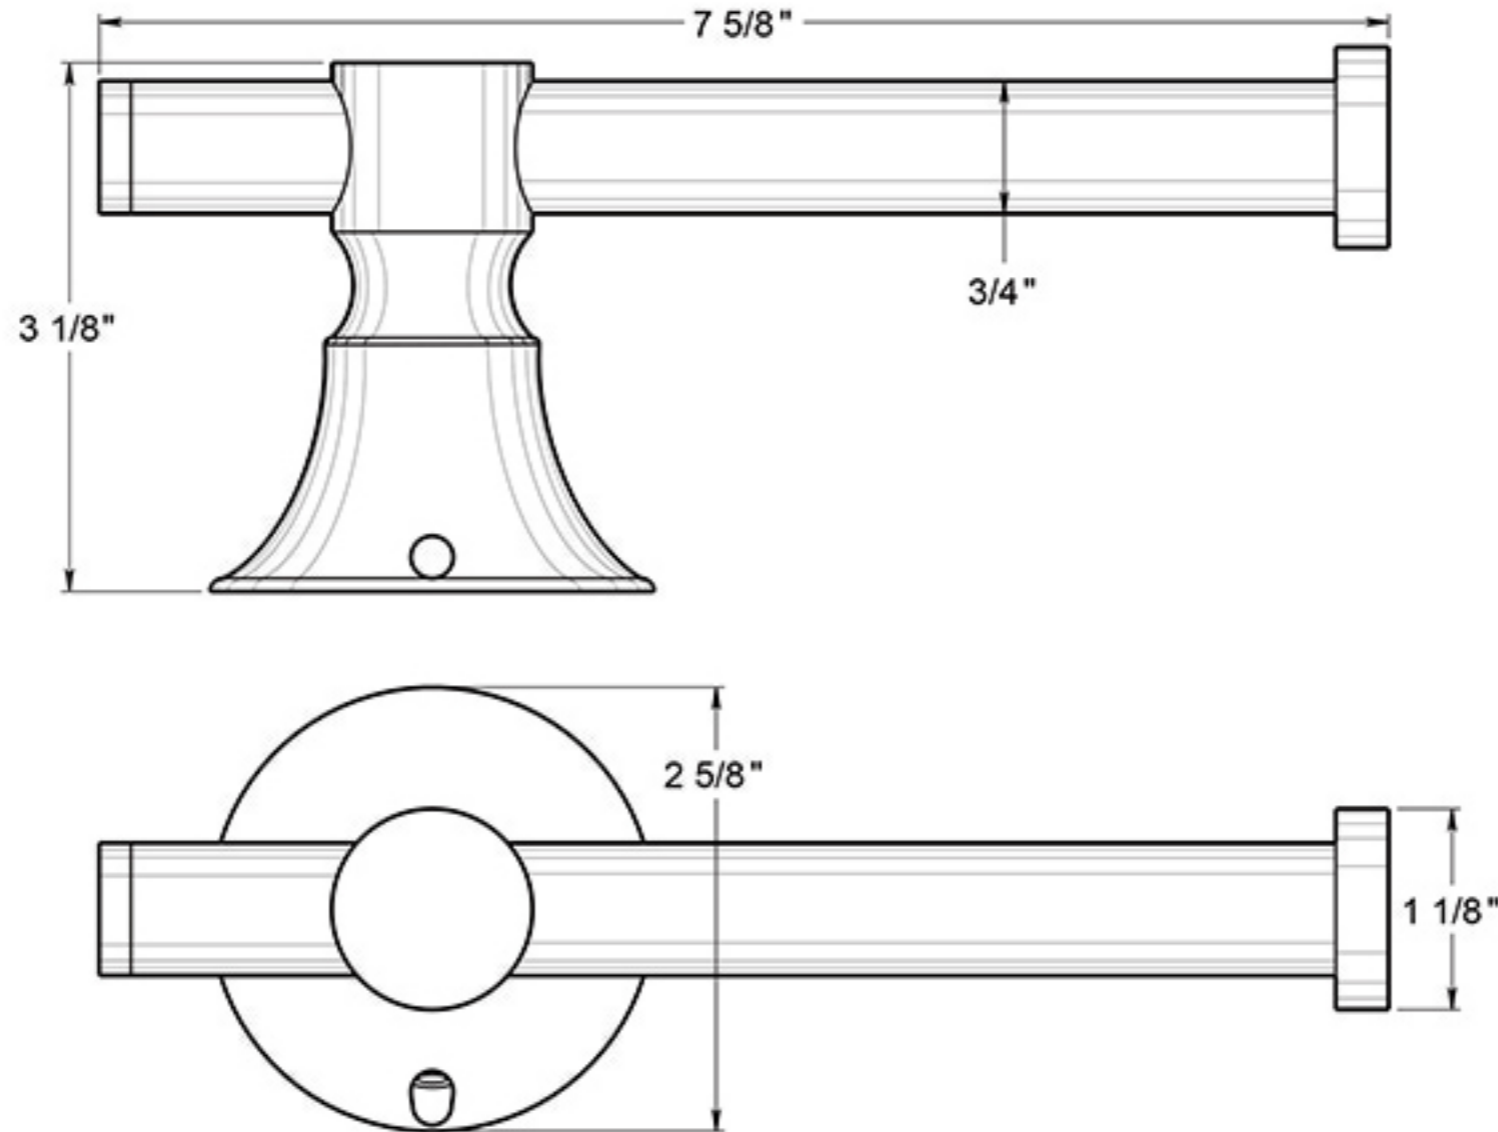

88STPH

TOILER PAPER HOLDER / SINGLE POST / SOLID BRASS

DRAWING NOT TO SCALE

NOTE: Deltana reserves the right to constantly improve its products and is not responsible for differences between the product in-hand and the specifications contained in this drawing. We do not recommend to pre-drill holes or pre-cut woods or metals based on the drawing information if the veracity of the specifications has not been proven by the live product.