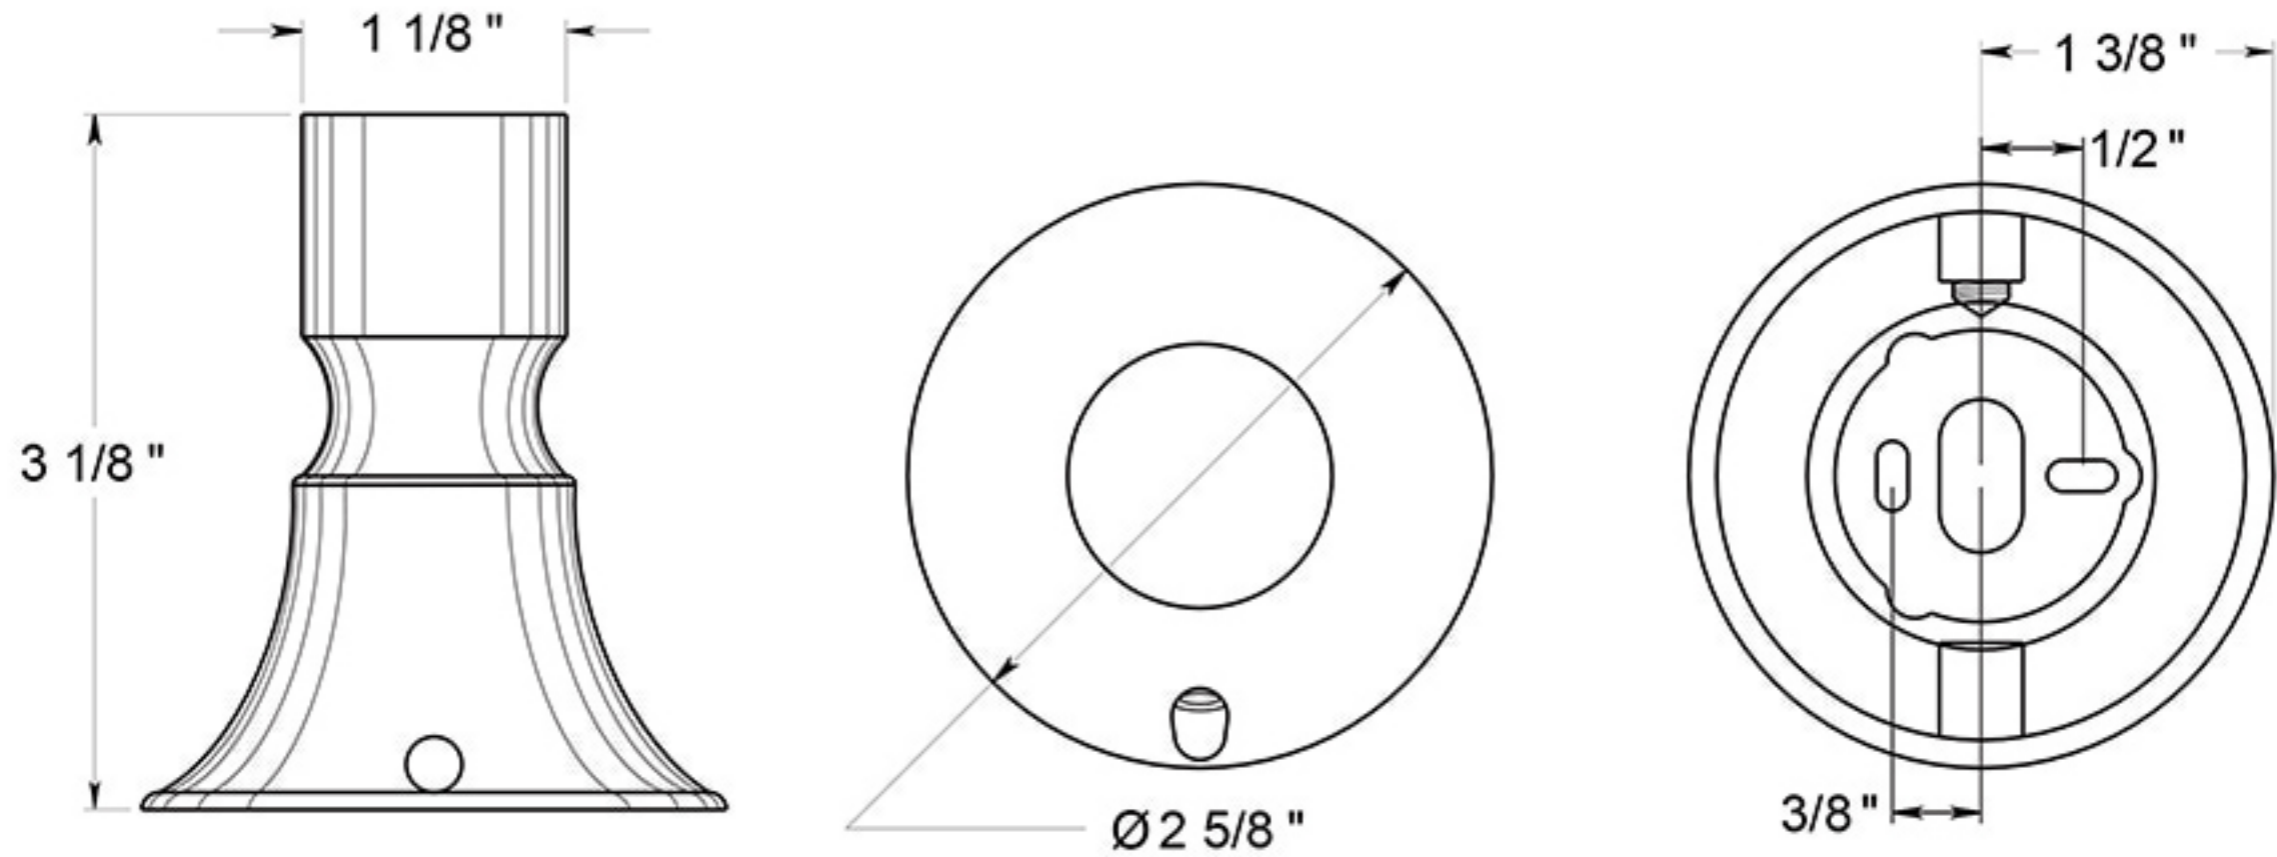

# 88SRH

SINGLE ROBE HOOK / SOLID BRASS

DRAWING NOT TO SCALE

NOTE: Deltana reserves the right to constantly improve its products and is not responsible for differences between the product in-hand and the specifications contained in this drawing. We do not recommend to pre-drill holes or pre-cut woods or metals based on the drawing information if the veracity of the specifications has not been proven by the live product.