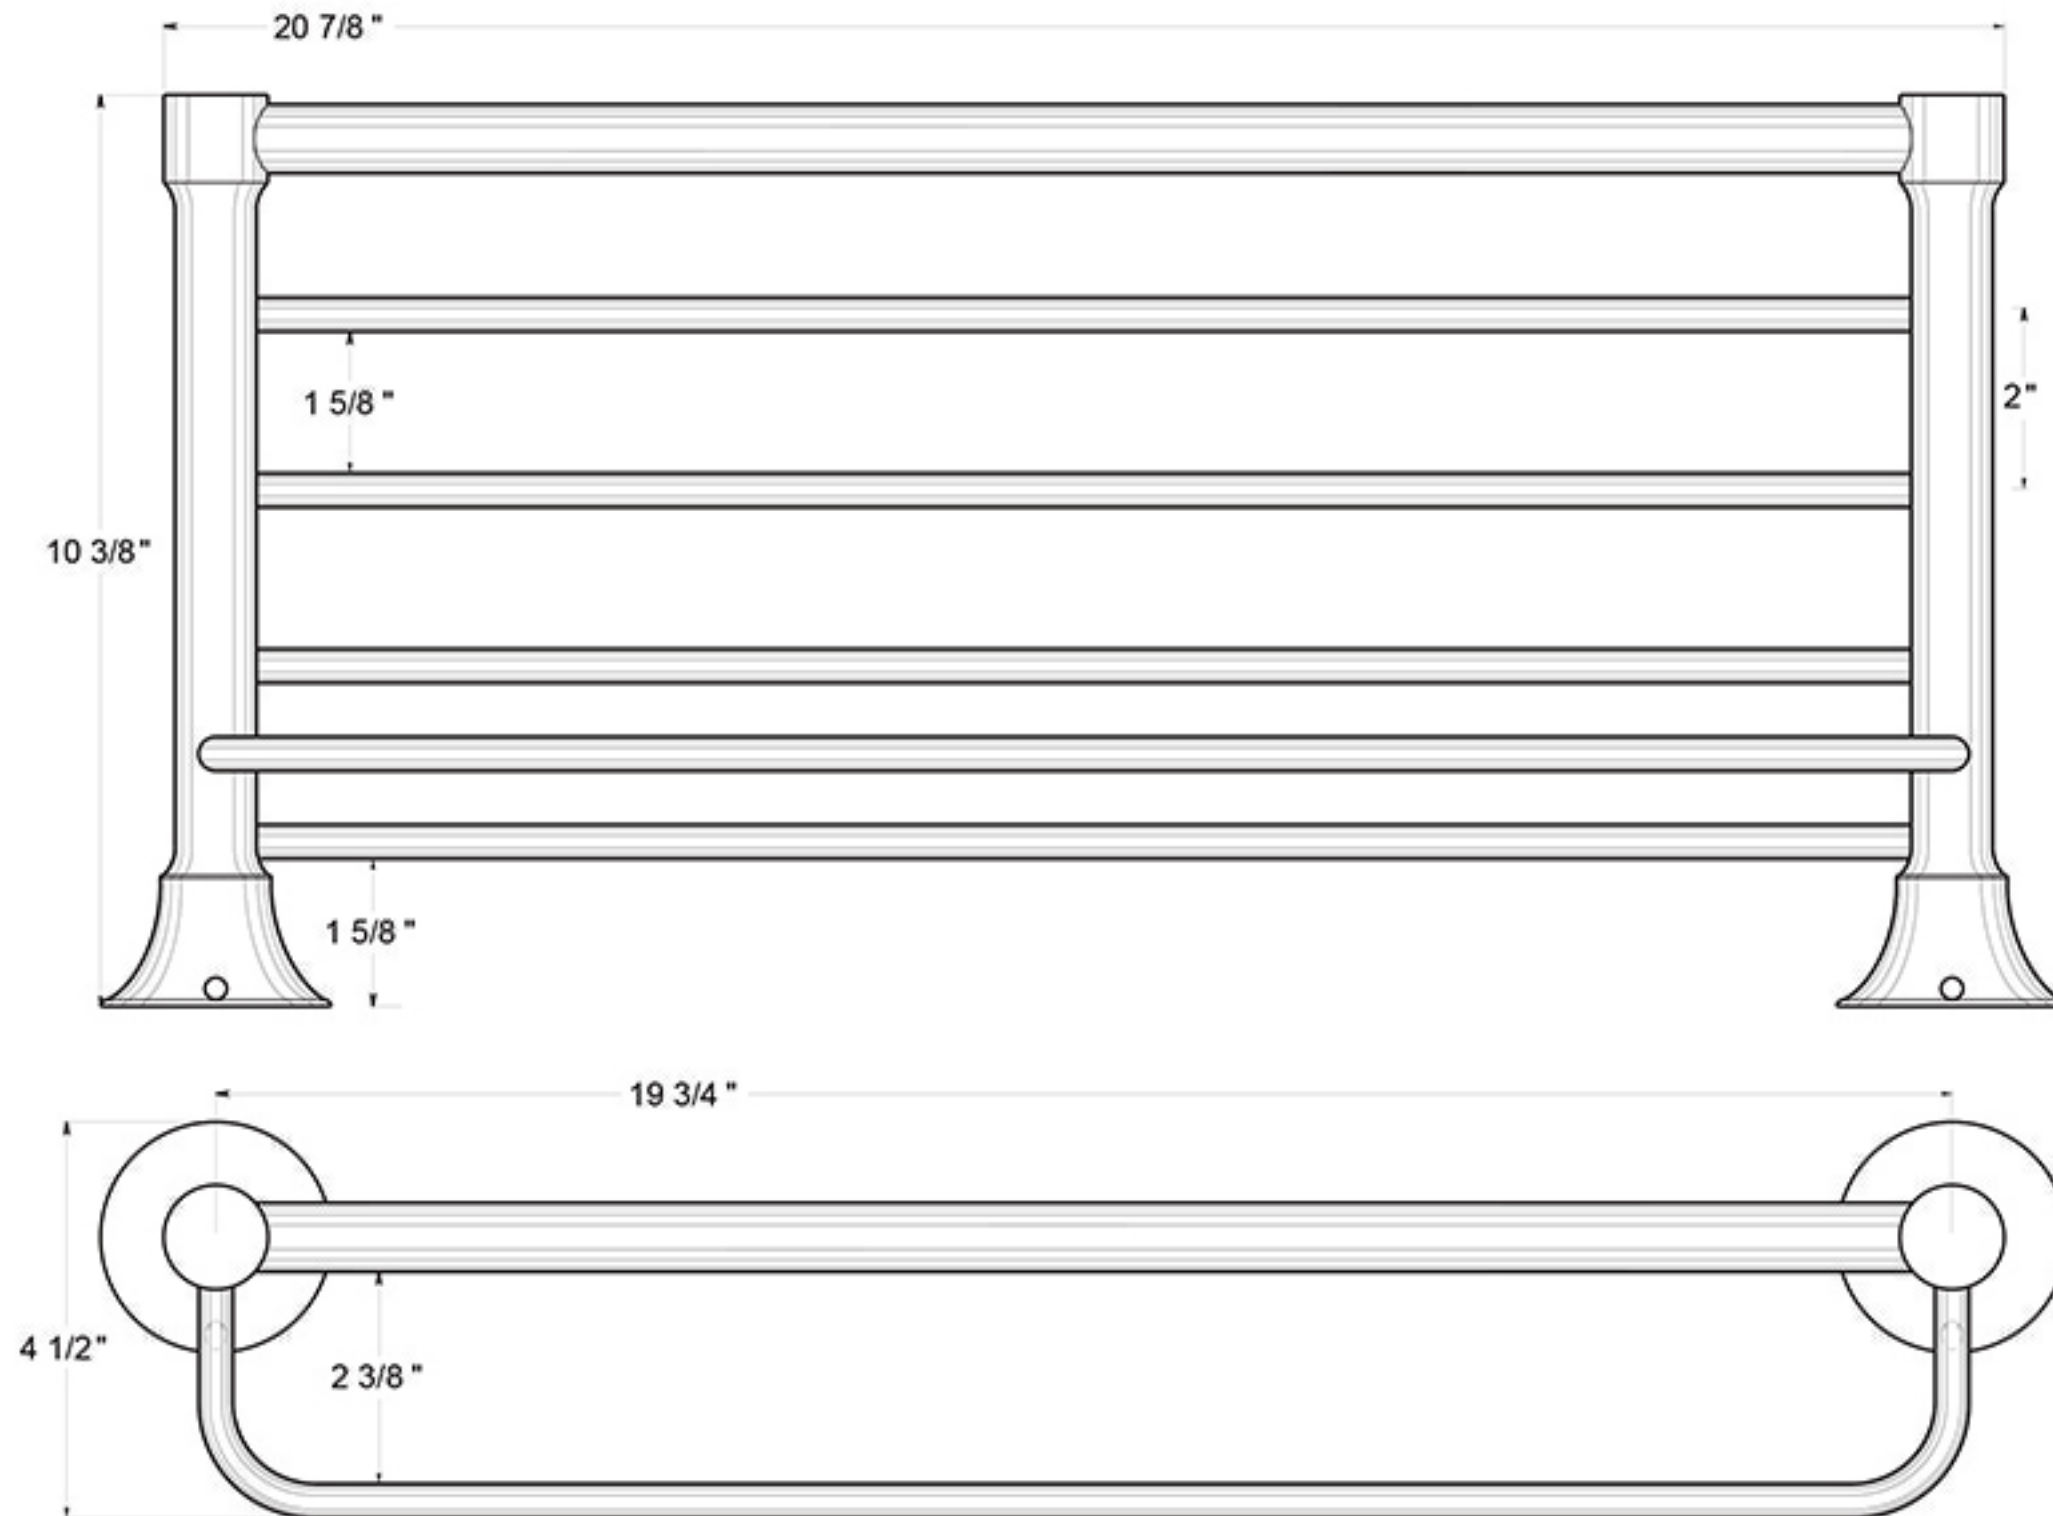

# 88HS20

20" DOUBLE TOWEL BAR / SOLID BRASS

DRAWING NOT TO SCALE

NOTE: Deltana reserves the right to constantly improve its products and is not responsible for differences between the product in-hand and the specifications contained in this drawing. We do not recommend to pre-drill holes or pre-cut woods or metals based on the drawing information if the veracity of the specifications has not been proven by the live product.