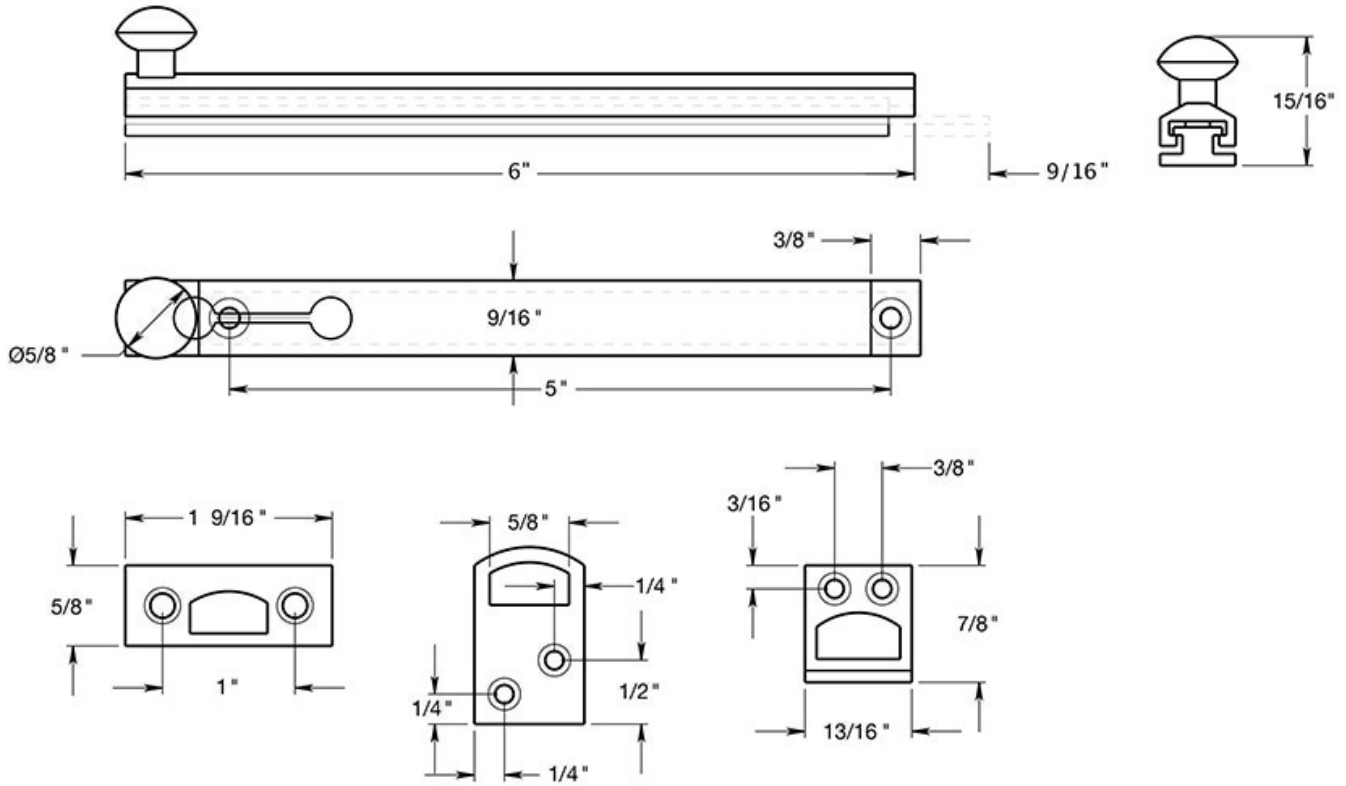

6SBCS

6" SURFACE BOLTS / HD / CONCEALED SCREWS / SOLID BRASS

DRAWING NOT TO SCALE

NOTE: Deltana reserves the right to constantly improve its products and is not responsible for differences between the product in-hand and the specifications contained in this drawing. We do not recommend to pre-drill holes or pre-cut woods or metals based on the drawing information if the veracity of the specifications has not been proven by the live product.