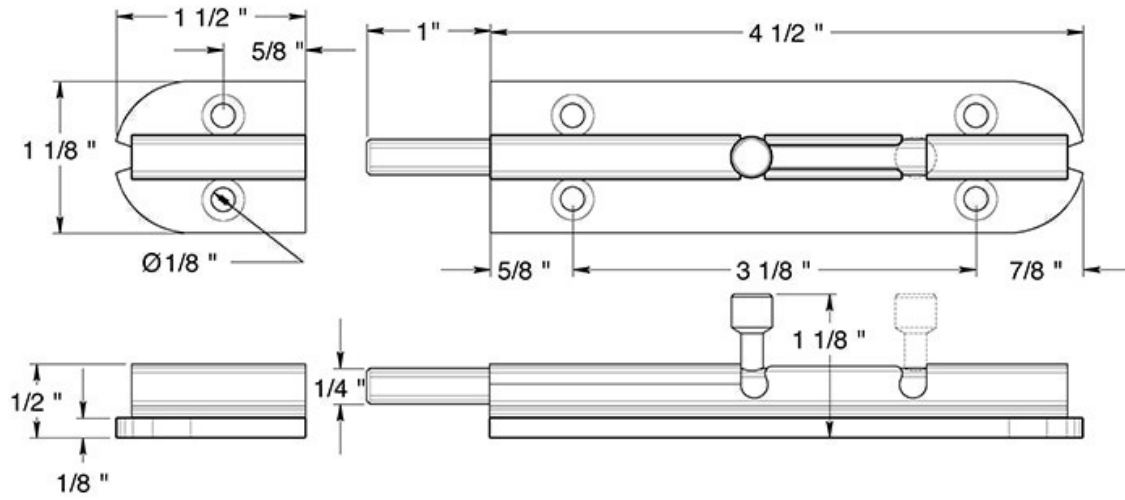

6BB32D

6" BARREL BOLT / STAINLESS STEEL

DRAWING NOT TO SCALE

NOTE: Deltana reserves the right to constantly improve its products and is not responsible for differences between the product in-hand and the specifications contained in this drawing. We do not recommend to pre-drill holes or pre-cut woods or metals based on the drawing information if the veracity of the specifications has not been proven by the live product.