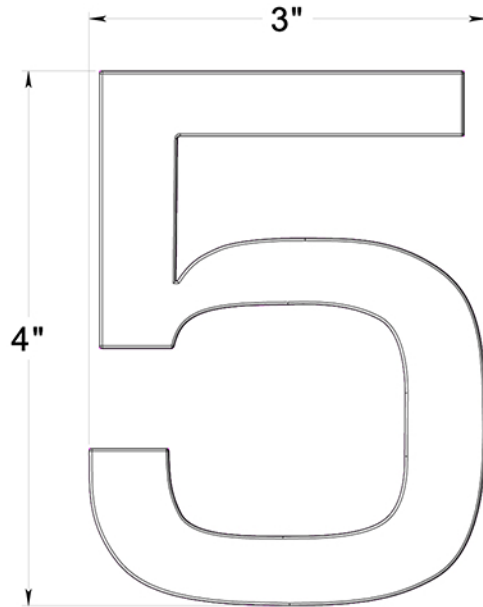

RNE-5

4" NUMBER 5 / E SERIES WITH RISERS / STAINLESS STEEL

(X2) RAISED INSTALLATION POSTS

(X2) RAISED INSTALLATION SPACERS

(X2) FLAT INSTALLATION POSTS

(X2) PLASTIC ANCHORS

DRAWING NOT TO SCALE

NOTE: Deltana reserves the right to constantly improve its products and is not responsible for differences between the product in-hand and the specifications contained in this drawing. We do not recommend to pre-drill holes or pre-cut woods or metals based on the drawing information if the veracity of the specifications has not been proven by the live product.