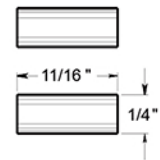

RNE-5

4" NUMBER 5 / E SERIES WITH RISERS / STAINLESS STEEL

(X2) RAISED INSTALLATION POSTS

(X2) RAISED INSTALLATION SPACERS

(X2) FLAT INSTALLATION POSTS

(X2) PLASTIC ANCHORS

DRAWING NOT TO SCALE

NOTE: Deltana reserves the right to constantly improve its products and is not responsible for differences between the product in-hand and the specifications contained in this drawing. We do not recommend to pre-drill holes or pre-cut woods or metals based on the drawing information if the veracity of the specifications has not been proven by the live product.