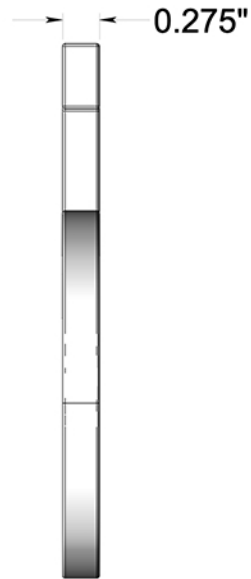

RNE-5

4" NUMBER 5 / E SERIES WITH RISERS / STAINLESS STEEL

(X2) RAISED INSTALLATION POSTS

(X2) RAISED INSTALLATION SPACERS

(X2) FLAT INSTALLATION POSTS

(X2) PLASTIC ANCHORS

DRAWING NOT TO SCALE

NOTE: Deltana reserves the right to constantly improve its products and is not responsible for differences between the product in-hand and the specifications contained in this drawing. We do not recommend to pre-drill holes or pre-cut woods or metals based on the drawing information if the veracity of the specifications has not been proven by the live product.