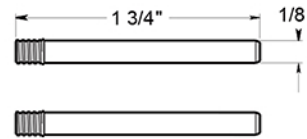

RNE-5

4" NUMBER 5 / E SERIES WITH RISERS / STAINLESS STEEL

(X2) RAISED INSTALLATION POSTS

(X2) RAISED INSTALLATION SPACERS

(X2) FLAT INSTALLATION POSTS

(X2) PLASTIC ANCHORS

DRAWING NOT TO SCALE

NOTE: Deltana reserves the right to constantly improve its products and is not responsible for differences between the product in-hand and the specifications contained in this drawing. We do not recommend to pre-drill holes or pre-cut woods or metals based on the drawing information if the veracity of the specifications has not been proven by the live product.