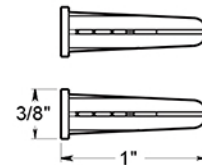

RNE-5

4" NUMBER 5 / E SERIES WITH RISERS / STAINLESS STEEL

(X2) RAISED INSTALLATION POSTS

(X2) RAISED INSTALLATION SPACERS

(X2) FLAT INSTALLATION POSTS

(X2) PLASTIC ANCHORS

DRAWING NOT TO SCALE

NOTE: Deltana reserves the right to constantly improve its products and is not responsible for differences between the product in-hand and the specifications contained in this drawing. We do not recommend to pre-drill holes or pre-cut woods or metals based on the drawing information if the veracity of the specifications has not been proven by the live product.