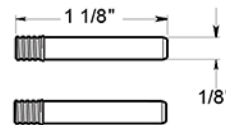

RNE-5

4" NUMBER 5 / E SERIES WITH RISERS / STAINLESS STEEL

(X2) RAISED INSTALLATION POSTS

(X2) RAISED INSTALLATION SPACERS

(X2) FLAT INSTALLATION POSTS

(X2) PLASTIC ANCHORS

DRAWING NOT TO SCALE

NOTE: Deltana reserves the right to constantly improve its products and is not responsible for differences between the product in-hand and the specifications contained in this drawing. We do not recommend to pre-drill holes or pre-cut woods or metals based on the drawing information if the veracity of the specifications has not been proven by the live product.