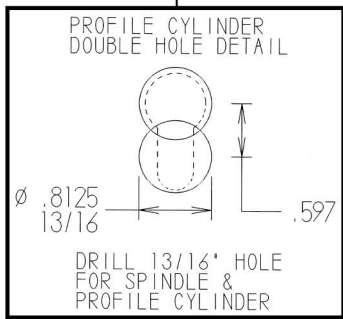

#560 Sliding Door Mechanism

STRIKE FOR #560 MECHANISM PART # OT8066-8