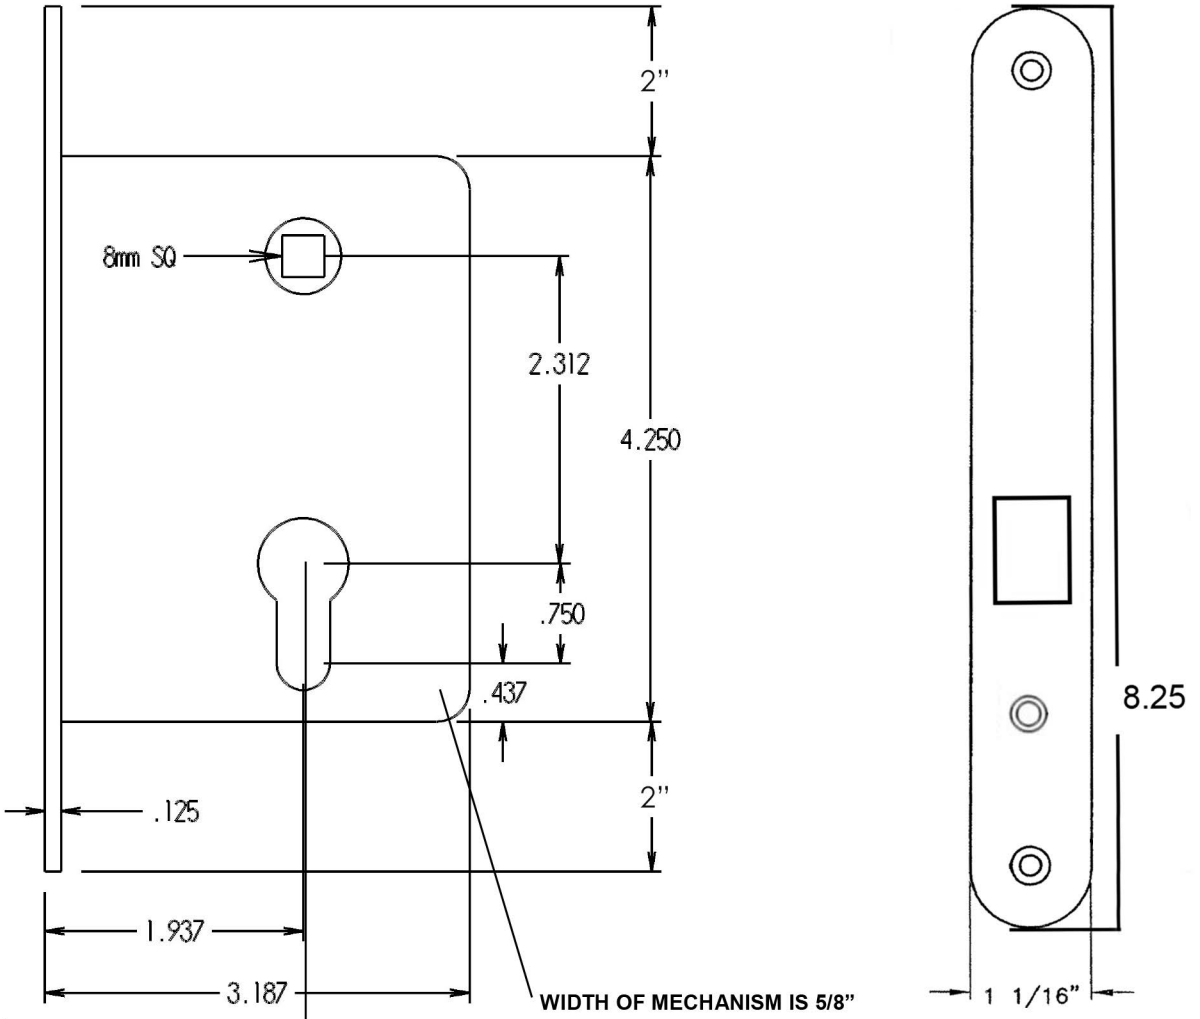

#560 Sliding Door Mechanism

STRIKE FOR #560 MECHANISM PART # OT8066-8