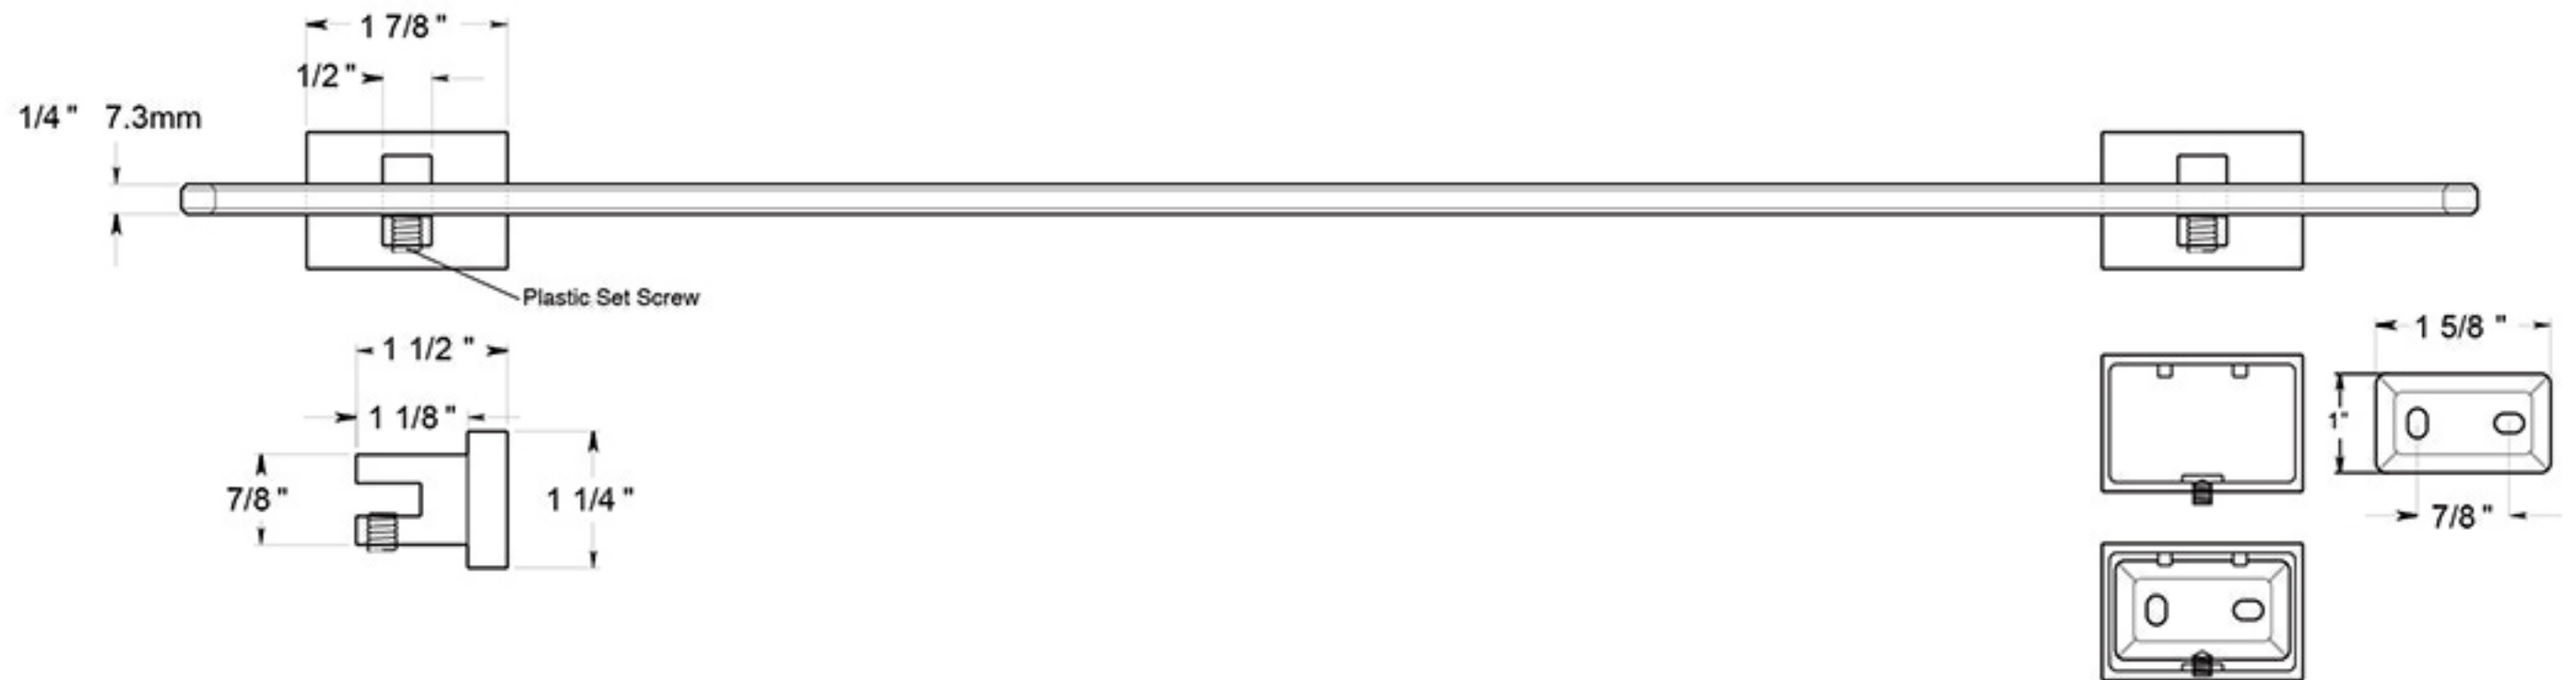

55D2015

22" GLASS SHELF / SOLID BRASS

DRAWING NOT TO SCALE

NOTE: Deltana reserves the right to constantly improve its products and is not responsible for differences between the product in-hand and the specifications contained in this drawing. We do not recommend to pre-drill holes or pre-cut woods or metals based on the drawing information if the veracity of the specifications has not been proven by the live product.