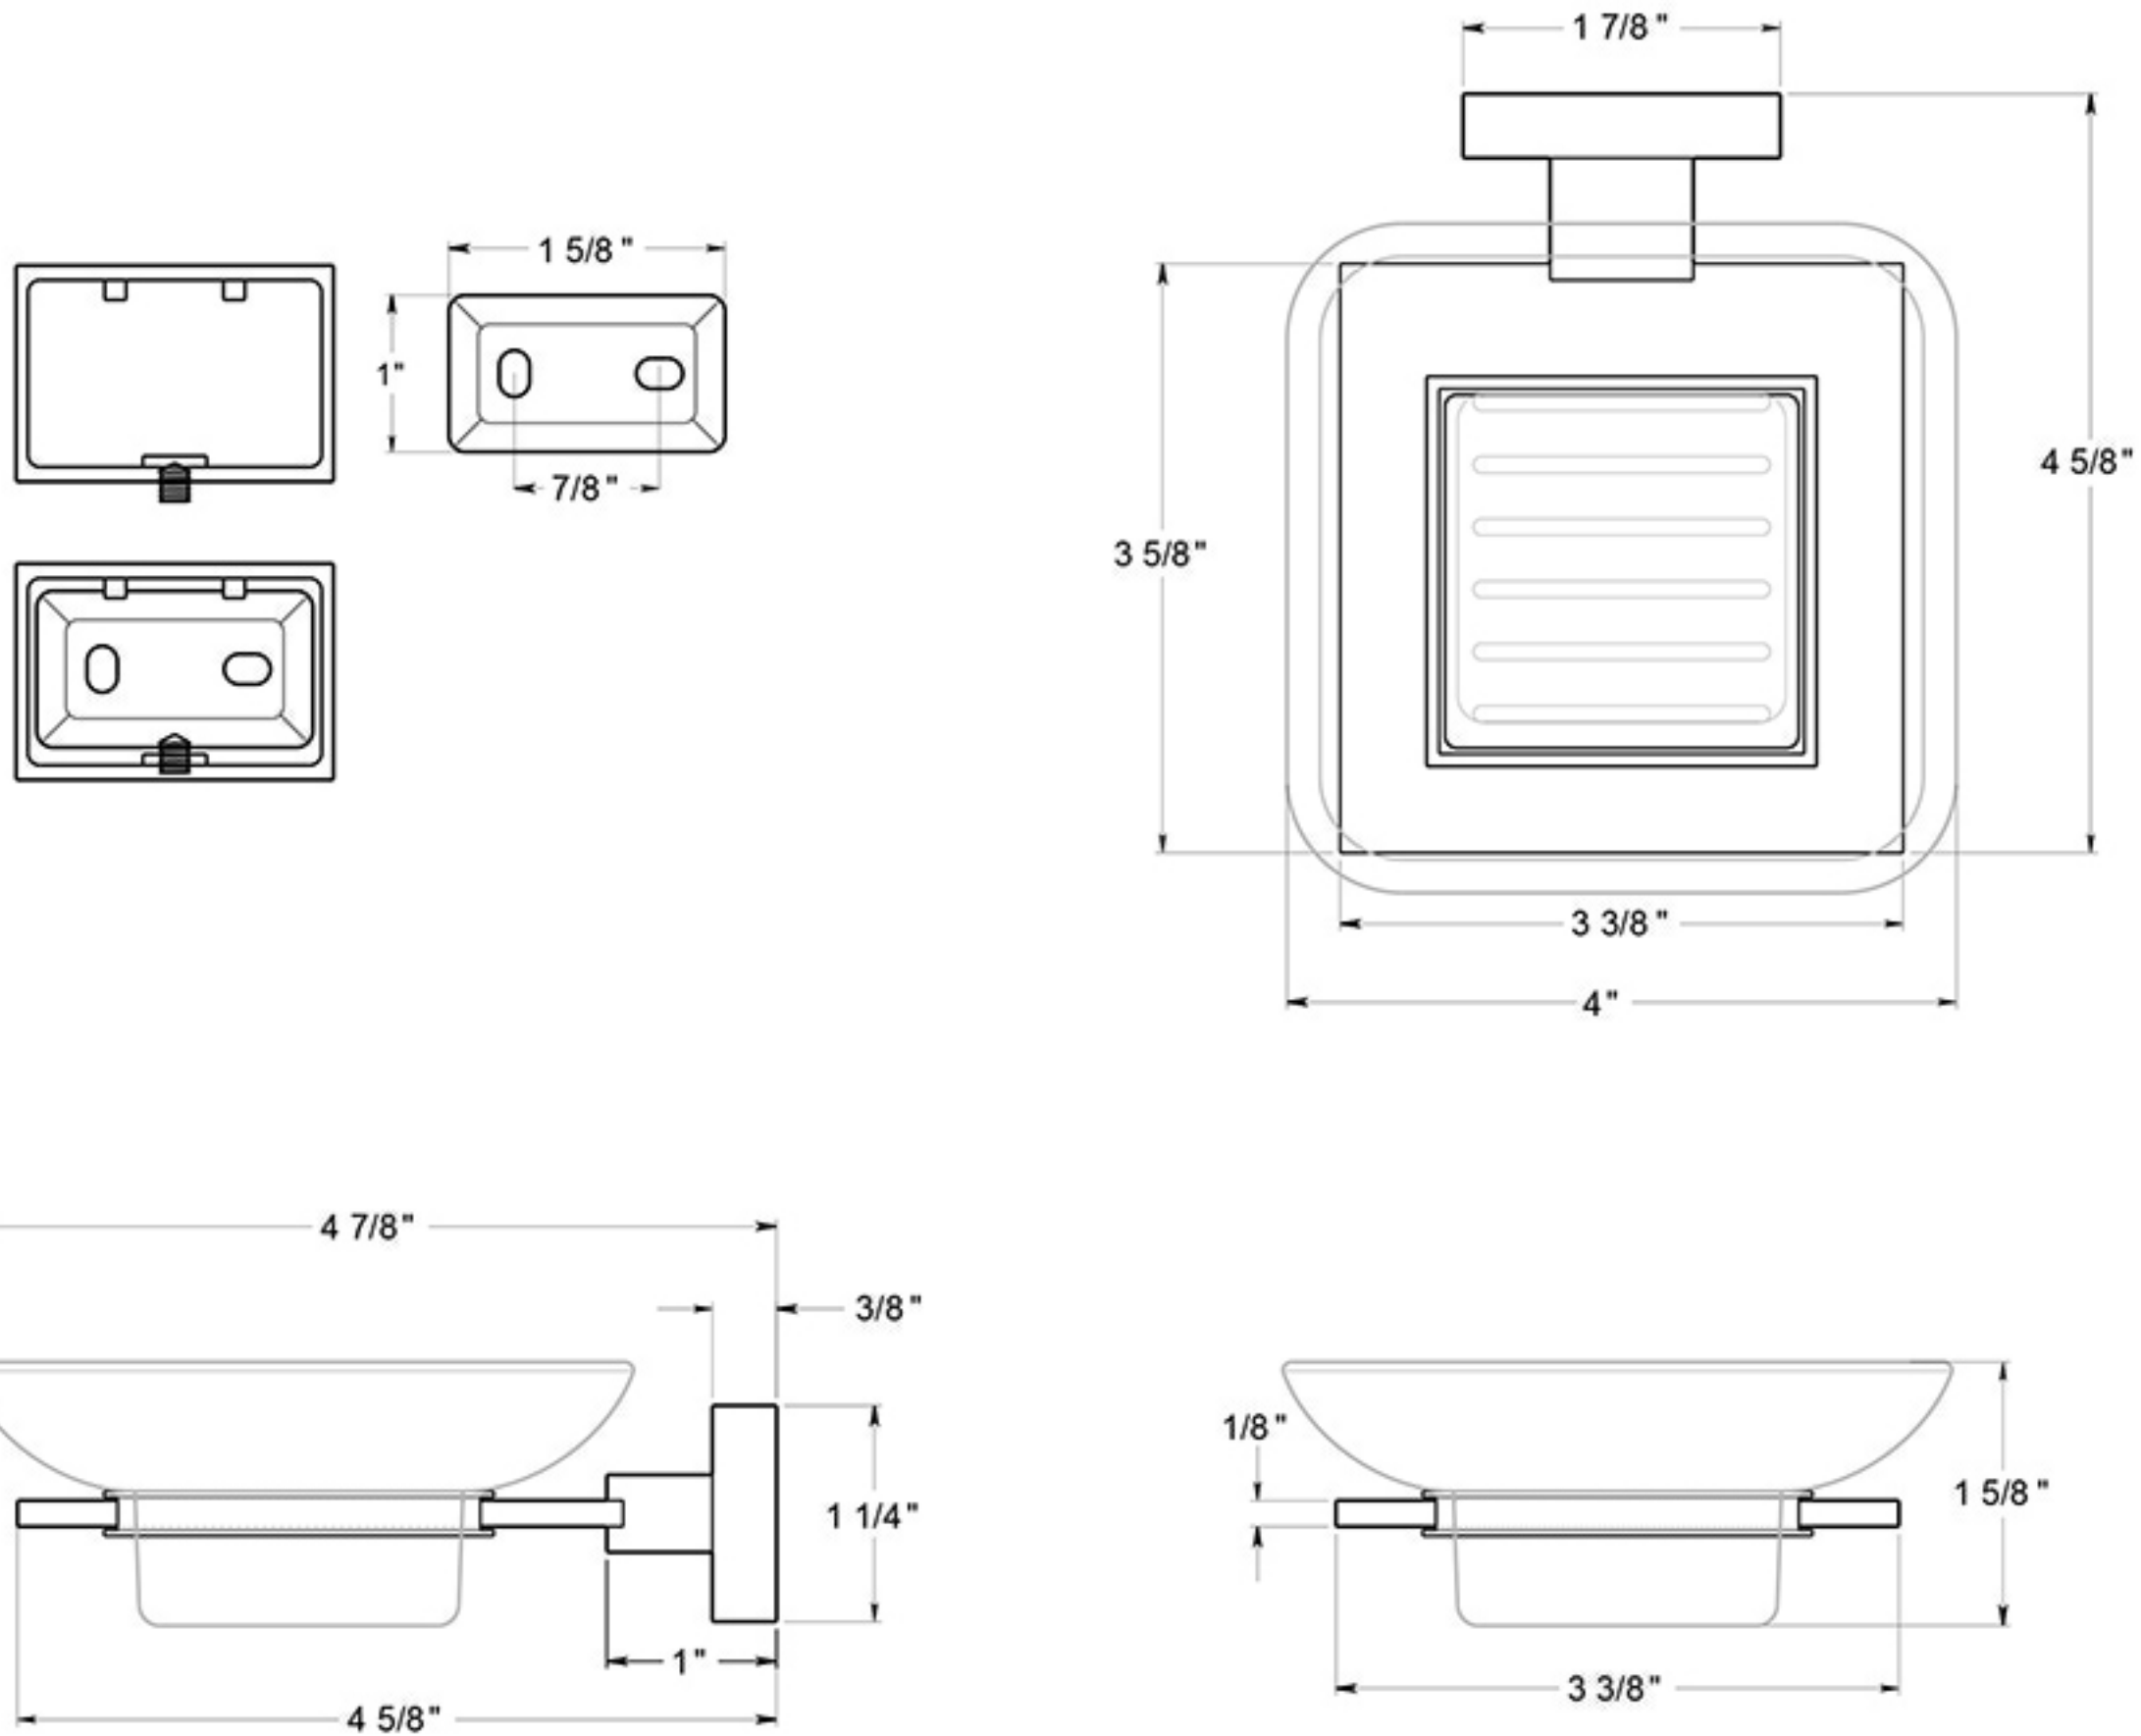

# 55D2012

SOAP DISH WITH GLASS / SOLID BRASS

DRAWING NOT TO SCALE

NOTE: Deltana reserves the right to constantly improve its products and is not responsible for differences between the product in-hand and the specifications contained in this drawing. We do not recommend to pre-drill holes or pre-cut woods or metals based on the drawing information if the veracity of the specifications has not been proven by the live product.