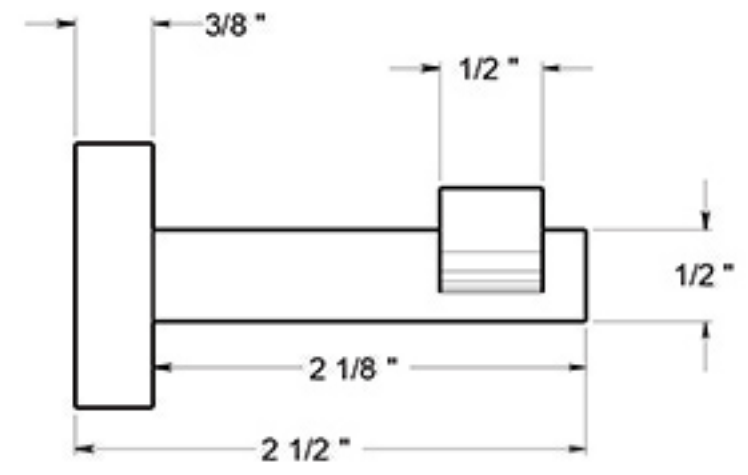

# 55D2010

DOUBLE ROBE HOOK / SOLID BRASS

DRAWING NOT TO SCALE

NOTE: Deltana reserves the right to constantly improve its products and is not responsible for differences between the product in-hand and the specifications contained in this drawing. We do not recommend to pre-drill holes or pre-cut woods or metals based on the drawing information if the veracity of the specifications has not been proven by the live product.