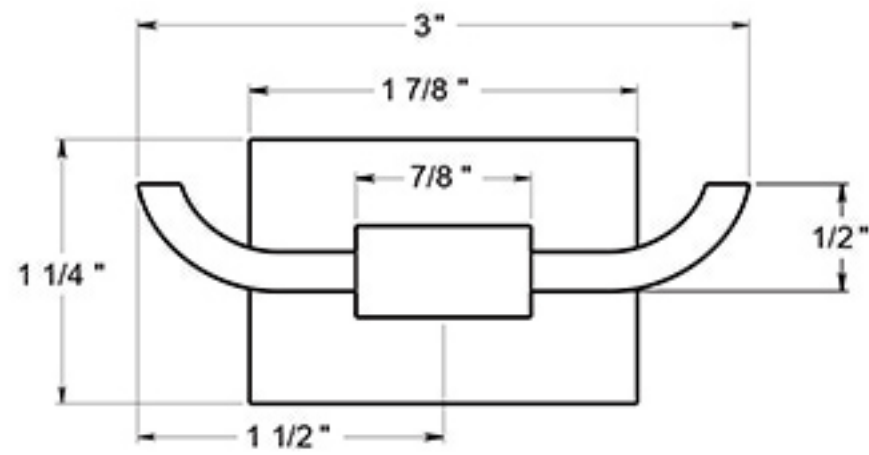

# 55D2010

DOUBLE ROBE HOOK / SOLID BRASS

DRAWING NOT TO SCALE

NOTE: Deltana reserves the right to constantly improve its products and is not responsible for differences between the product in-hand and the specifications contained in this drawing. We do not recommend to pre-drill holes or pre-cut woods or metals based on the drawing information if the veracity of the specifications has not been proven by the live product.