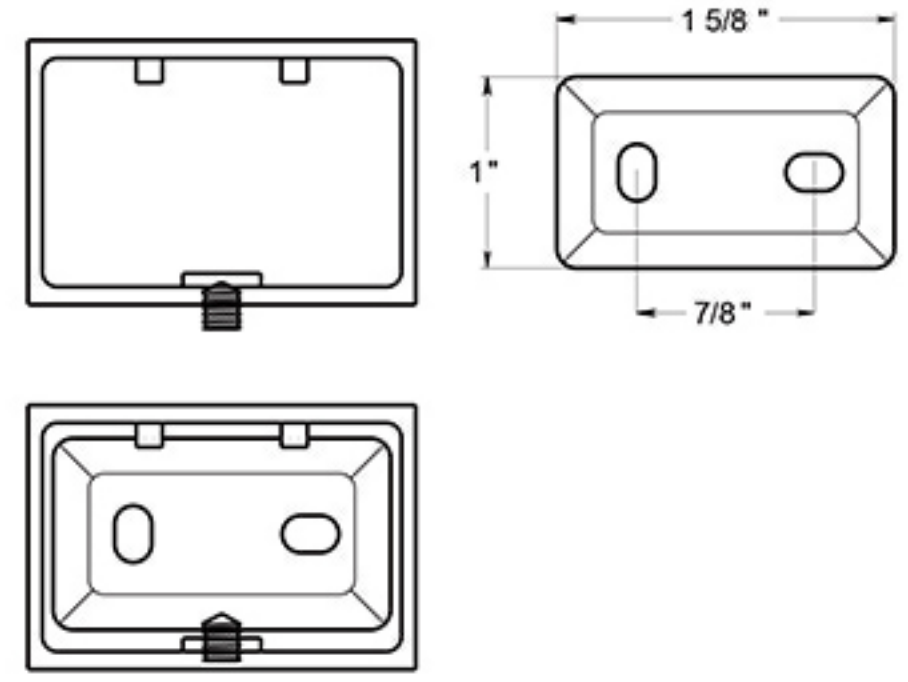

# 55D2010

DOUBLE ROBE HOOK / SOLID BRASS

DRAWING NOT TO SCALE

NOTE: Deltana reserves the right to constantly improve its products and is not responsible for differences between the product in-hand and the specifications contained in this drawing. We do not recommend to pre-drill holes or pre-cut woods or metals based on the drawing information if the veracity of the specifications has not been proven by the live product.