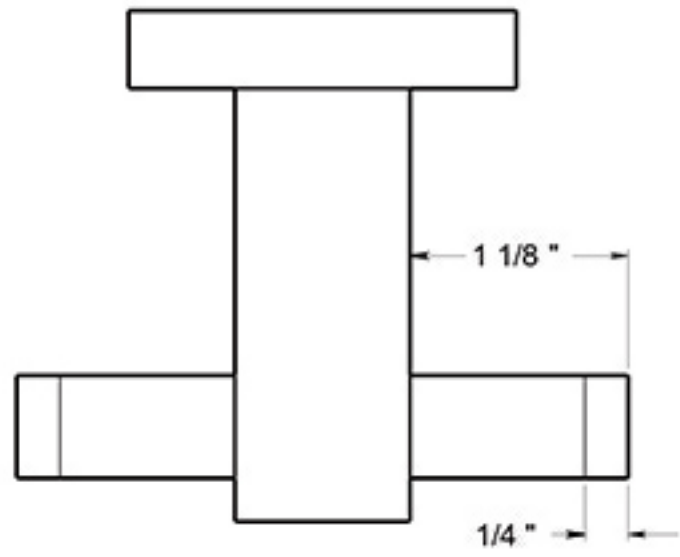

# 55D2010

DOUBLE ROBE HOOK / SOLID BRASS

DRAWING NOT TO SCALE

NOTE: Deltana reserves the right to constantly improve its products and is not responsible for differences between the product in-hand and the specifications contained in this drawing. We do not recommend to pre-drill holes or pre-cut woods or metals based on the drawing information if the veracity of the specifications has not been proven by the live product.