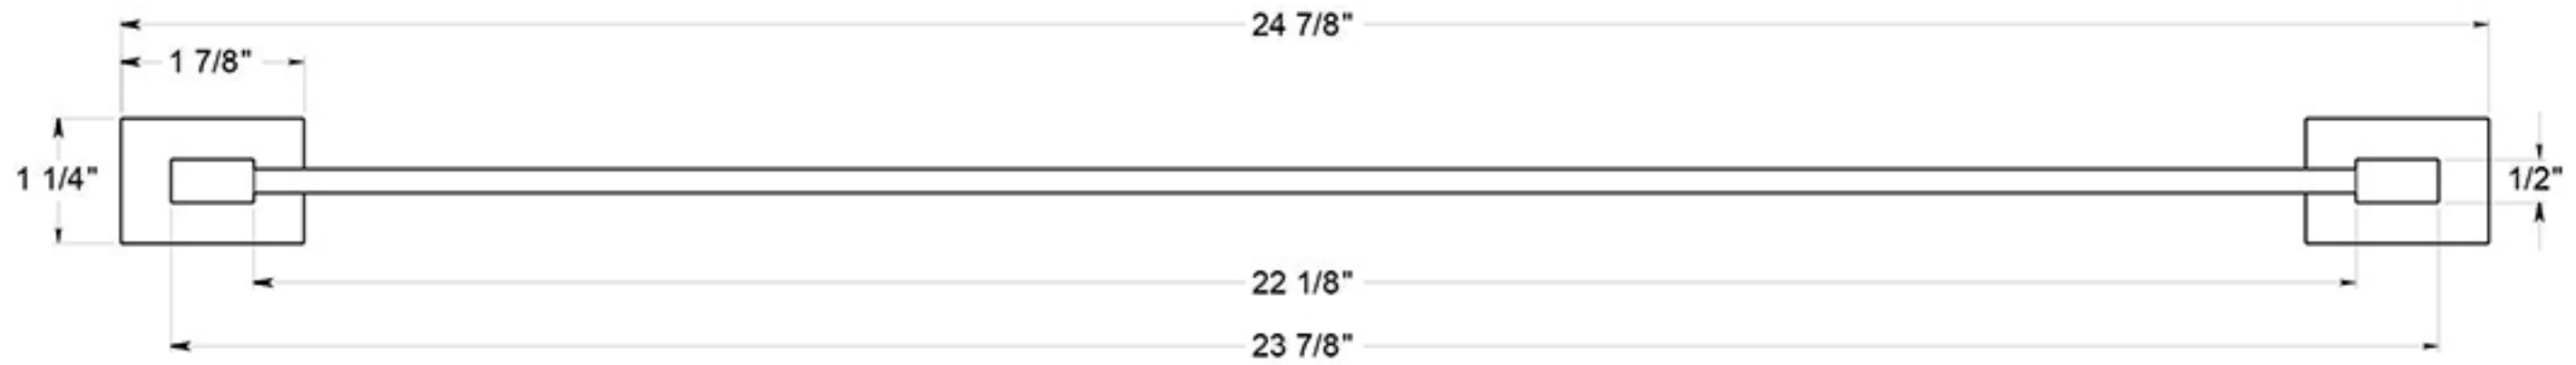

# 55D2003-24

24" TOWEL BAR / SOLID BRASS

DRAWING NOT TO SCALE

NOTE: Deltana reserves the right to constantly improve its products and is not responsible for differences between the product in-hand and the specifications contained in this drawing. We do not recommend to pre-drill holes or pre-cut woods or metals based on the drawing information if the veracity of the specifications has not been proven by the live product.