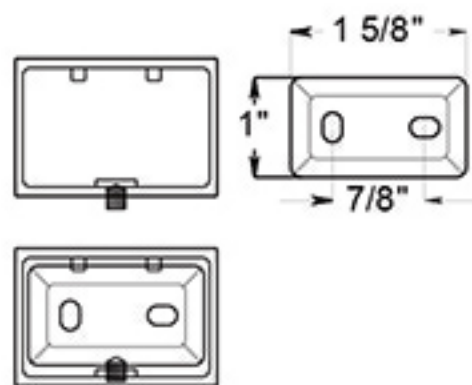

# 55D2003-24

24" TOWEL BAR / SOLID BRASS

DRAWING NOT TO SCALE

NOTE: Deltana reserves the right to constantly improve its products and is not responsible for differences between the product in-hand and the specifications contained in this drawing. We do not recommend to pre-drill holes or pre-cut woods or metals based on the drawing information if the veracity of the specifications has not been proven by the live product.