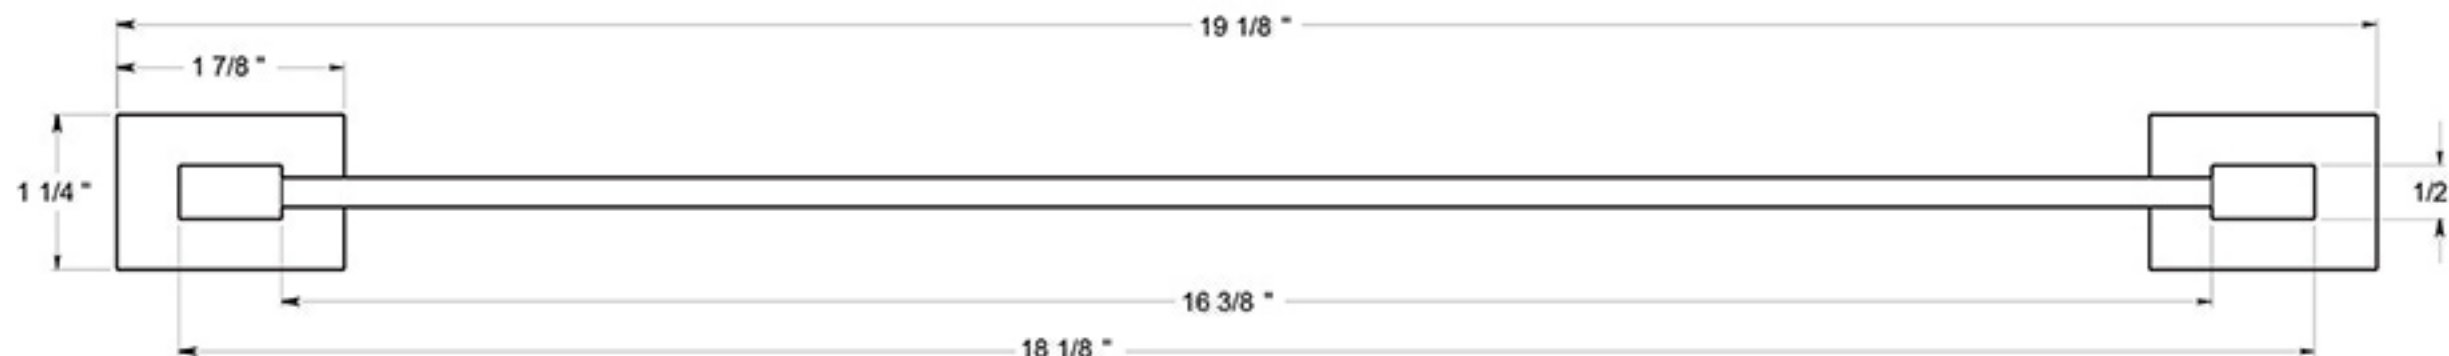

55D2002-18

18" TOWEL BAR / SOLID BRASS

DRAWING NOT TO SCALE

NOTE: Deltana reserves the right to constantly improve its products and is not responsible for differences between the product in-hand and the specifications contained in this drawing. We do not recommend to pre-drill holes or pre-cut woods or metals based on the drawing information if the veracity of the specifications has not been proven by the live product.