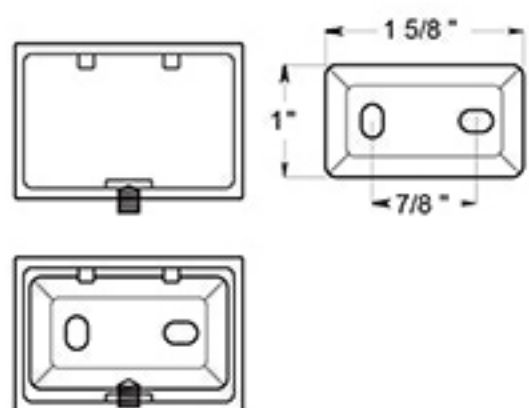

55D2002-18

18" TOWEL BAR / SOLID BRASS

DRAWING NOT TO SCALE

NOTE: Deltana reserves the right to constantly improve its products and is not responsible for differences between the product in-hand and the specifications contained in this drawing. We do not recommend to pre-drill holes or pre-cut woods or metals based on the drawing information if the veracity of the specifications has not been proven by the live product.