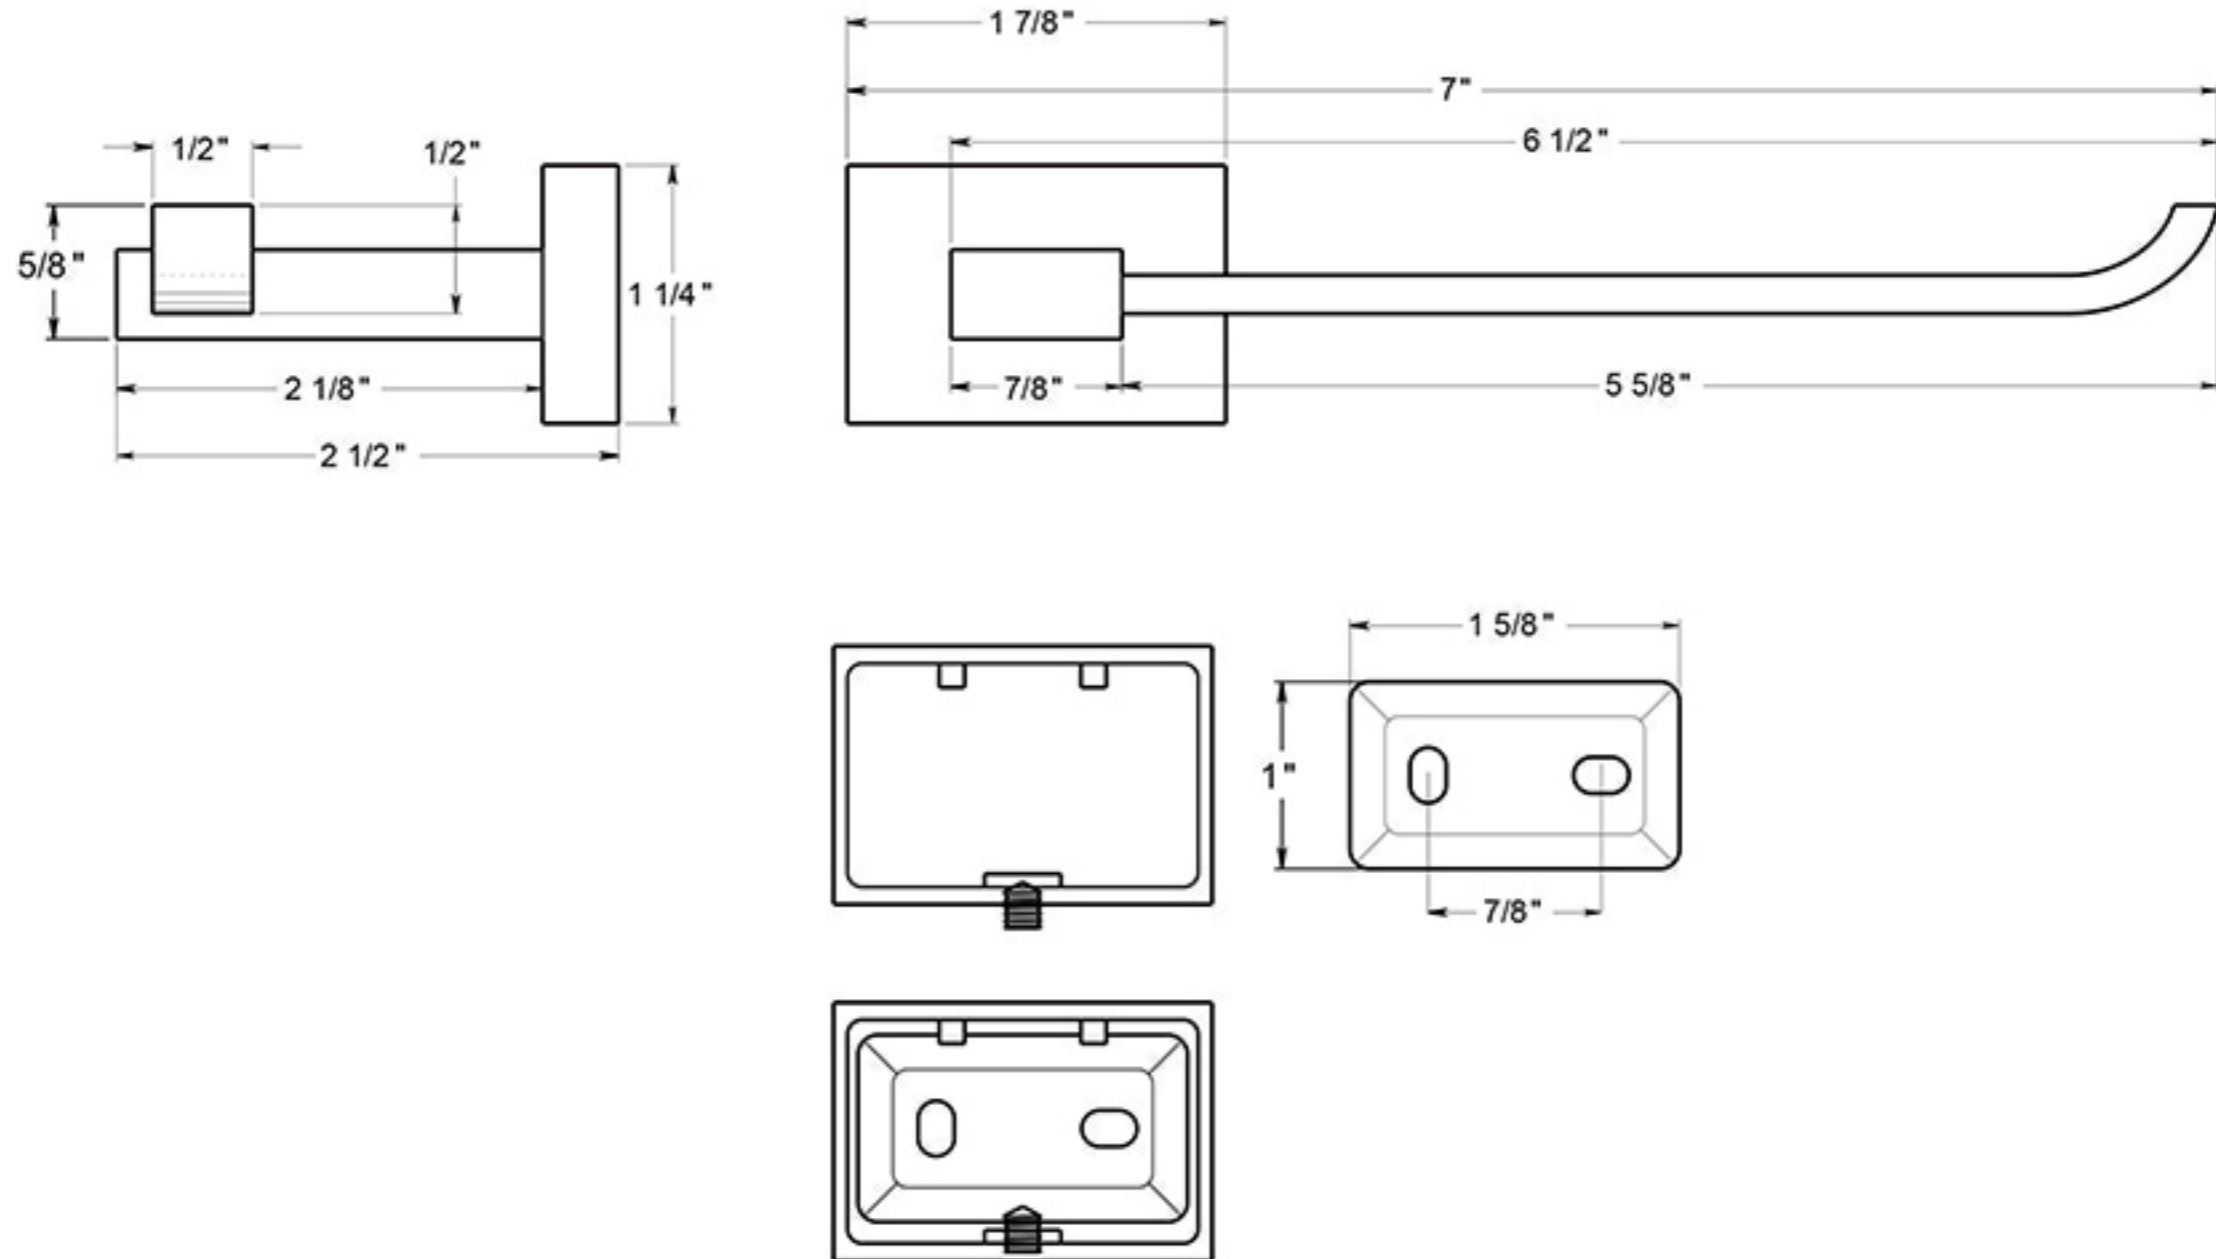

55D2001

SINGLE POST TOILET PAPER HOLDER / SOLID BRASS

DRAWING NOT TO SCALE

NOTE: Deltana reserves the right to constantly improve its products and is not responsible for differences between the product in-hand and the specifications contained in this drawing. We do not recommend to pre-drill holes or pre-cut woods or metals based on the drawing information if the veracity of the specifications has not been proven by the live product.