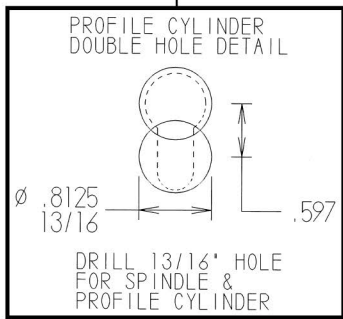

# #558 Sliding Door Mechanism

**STRIKE FOR #558 MECHANISM  
PART # OT8066-8**