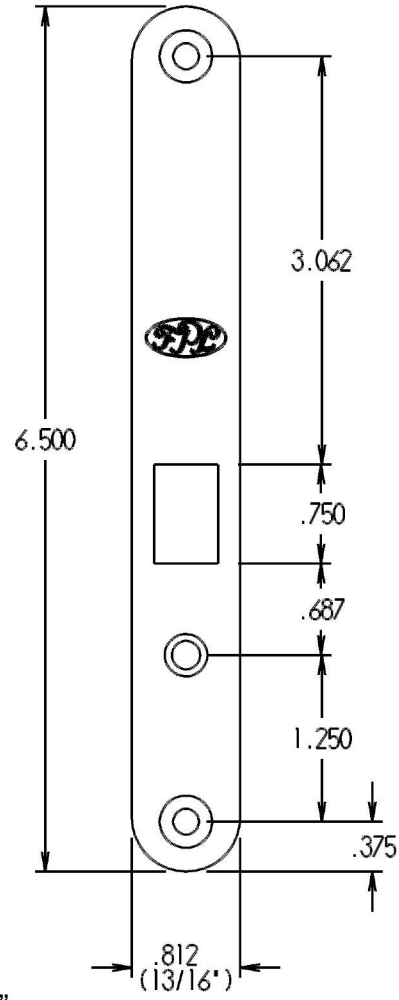

# #558 Sliding Door Mechanism

**STRIKE FOR #558 MECHANISM  
PART # OT8066-8**