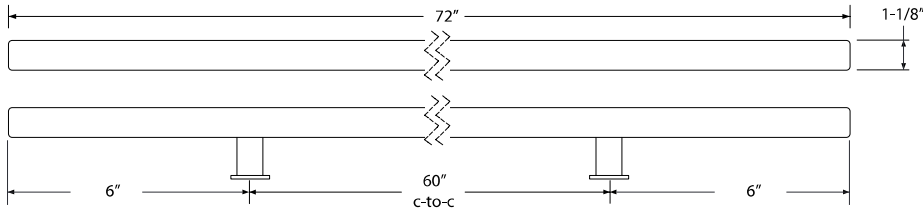

48" Square Door Pull
86187

72" Square Door Pull
86188

Standard Mounting

Thru-Bolt with
Decorative Caps

Optional Mounting

Concealed Surface
CS

Back to Back
BTB

Fits Door Thickness: 1-3/4" to 2-1/4". Specify if thicker.