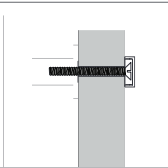

48" Square Door Pull
86187

72" Square Door Pull
86188

Standard Mounting

Thru-Bolt with
Decorative Caps

Optional Mounting

Concealed Surface
CS

Back to Back
BTB

Fits Door Thickness: 1-3/4" to 2-1/4". Specify if thicker.