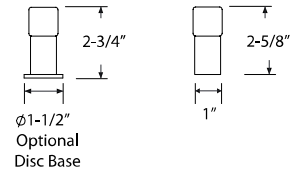

48" Square Door Pull
86187

72" Square Door Pull
86188

Standard Mounting

Thru-Bolt with
Decorative Caps

Optional Mounting

Concealed Surface
CS

Back to Back
BTB

Fits Door Thickness: 1-3/4" to 2-1/4". Specify if thicker.