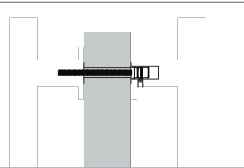

48" Square Door Pull
86187

72" Square Door Pull
86188

Standard Mounting

Thru-Bolt with
Decorative Caps

Optional Mounting

Concealed Surface
CS

Back to Back
BTB

Fits Door Thickness: 1-3/4" to 2-1/4". Specify if thicker.