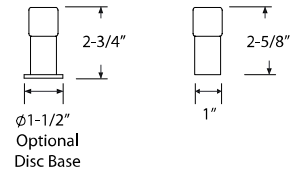

48" Square Door Pull
86187

72" Square Door Pull
86188

Standard Mounting

Thru-Bolt with
Decorative Caps

Optional Mounting

Concealed Surface
CS

Back to Back
BTB

Fits Door Thickness: 1-3/4" to 2-1/4". Specify if thicker.